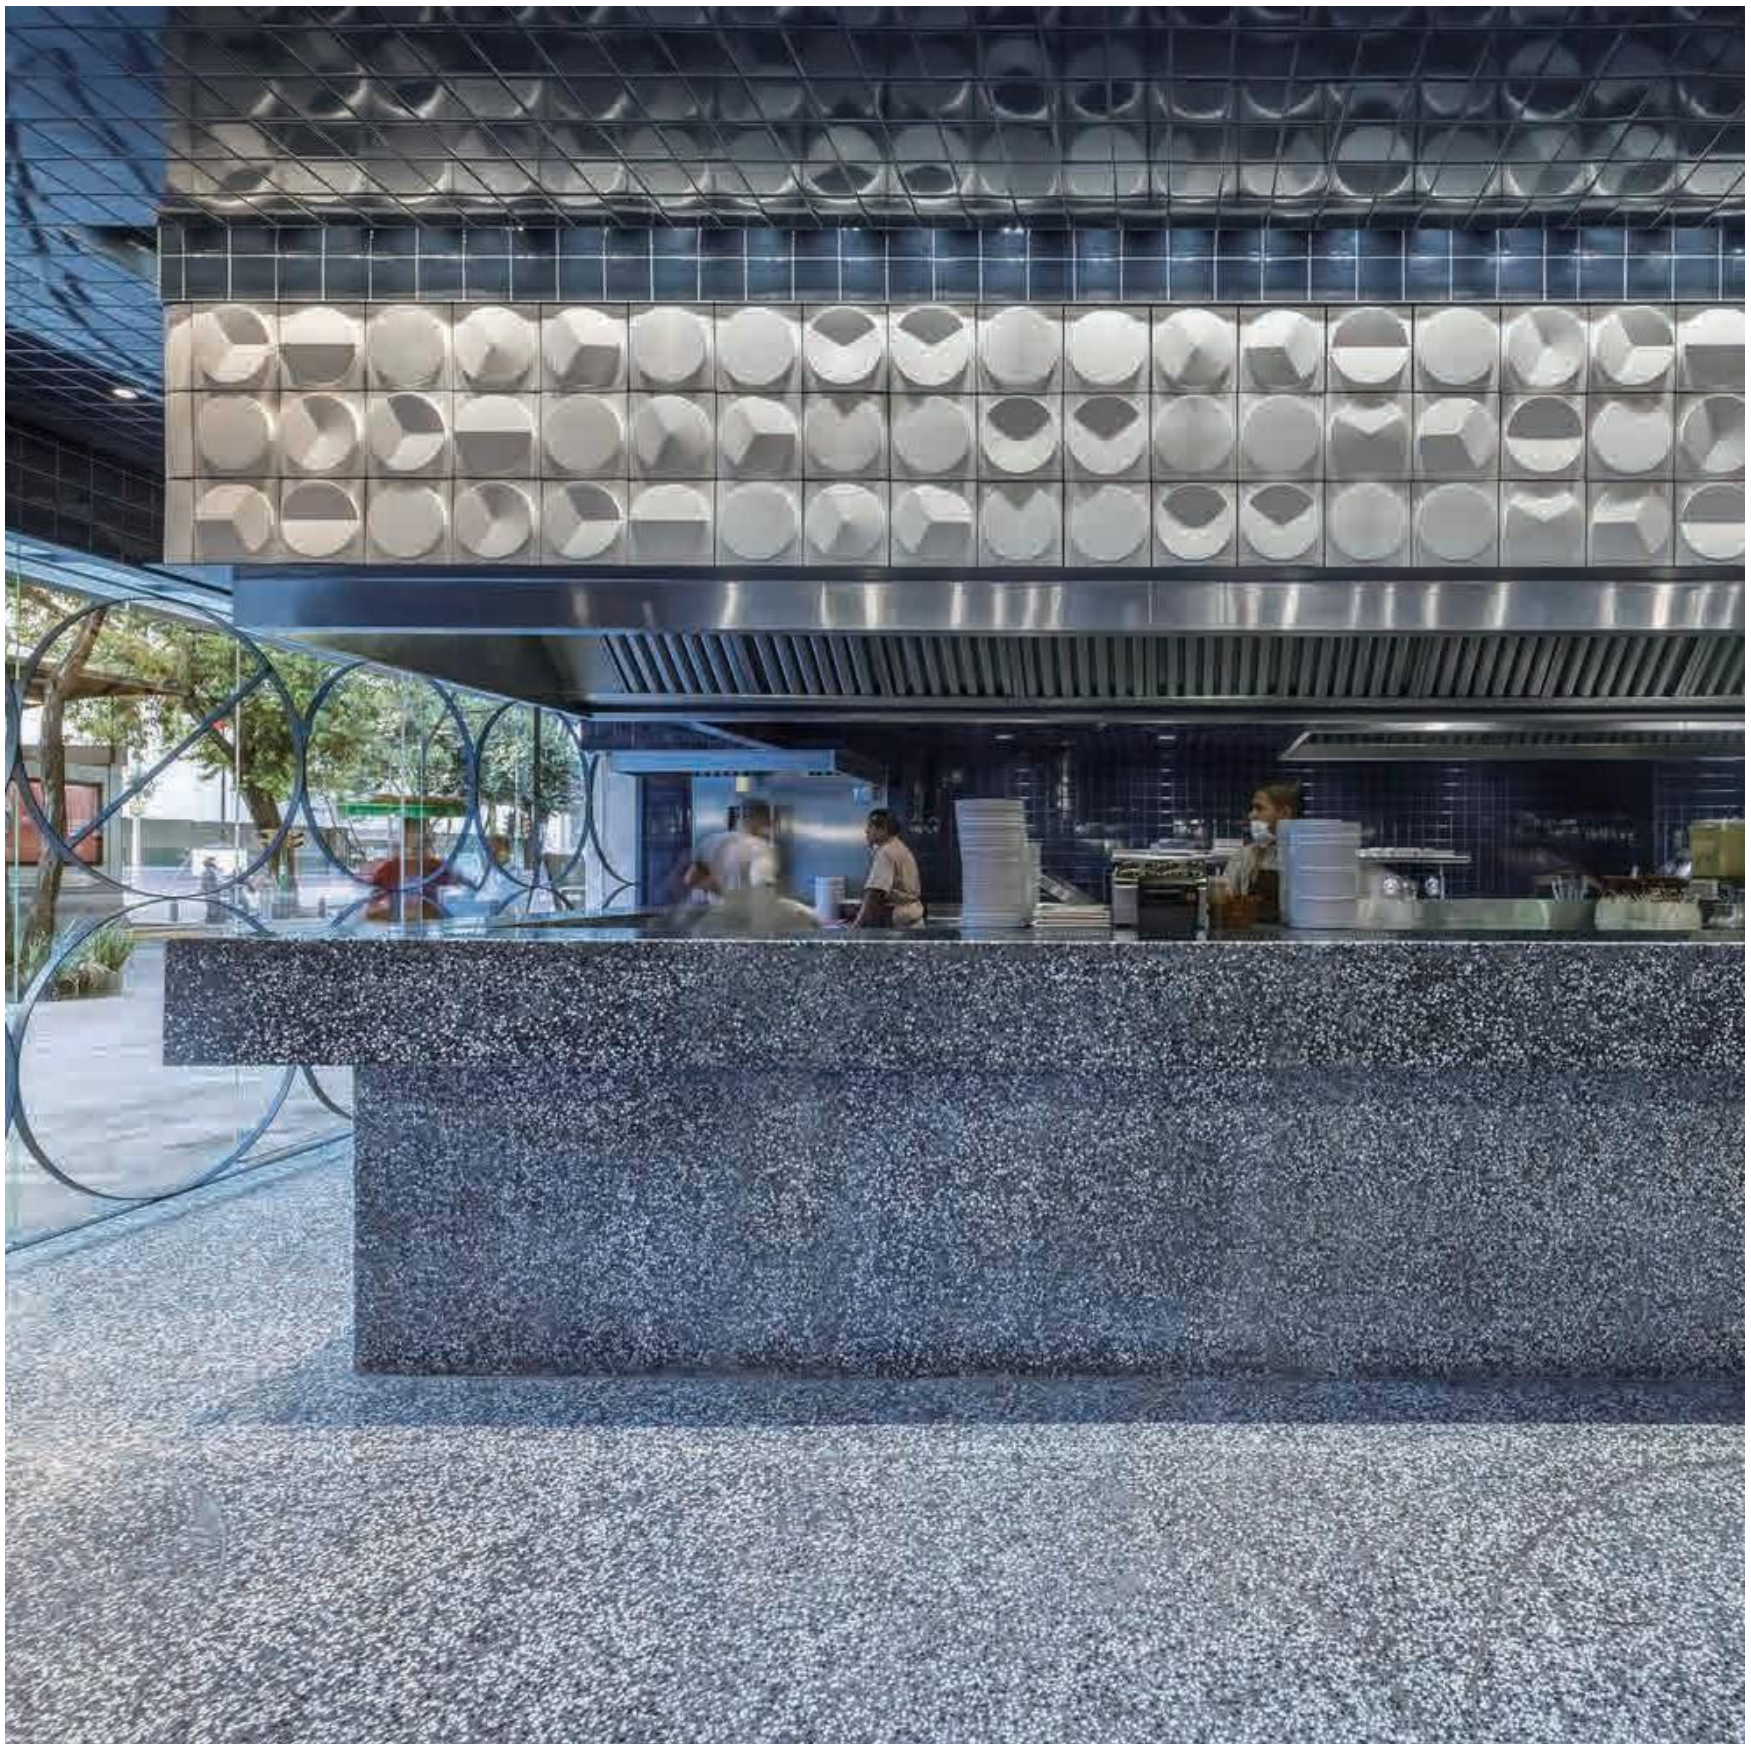

22

ORIGINAL DESIGN

LANTERN

60T WHITE

UC WHITE

10C GREY

3D RED

5D RED