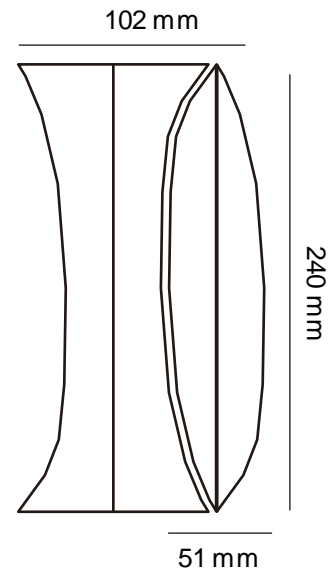

3

ORIGINAL DESIGN

WATERDROP

WD-001