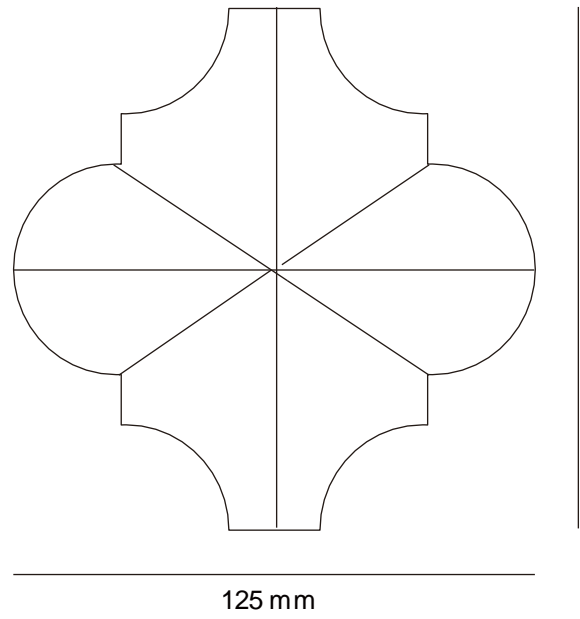

GOLD

SILVER

300 mm

300 mm

300 mm

**BAR**

ORIGINAL DESIGN

**08**

22

ORIGINAL DESIGN

LANTERN

60T WHITE

UC WHITE

10C GREY

3D RED

5D RED

2T RED

10P GREEN

10 BLUE

125 mm

125 mm

60 T-WHITE

10 C-GREY

10 BLUE