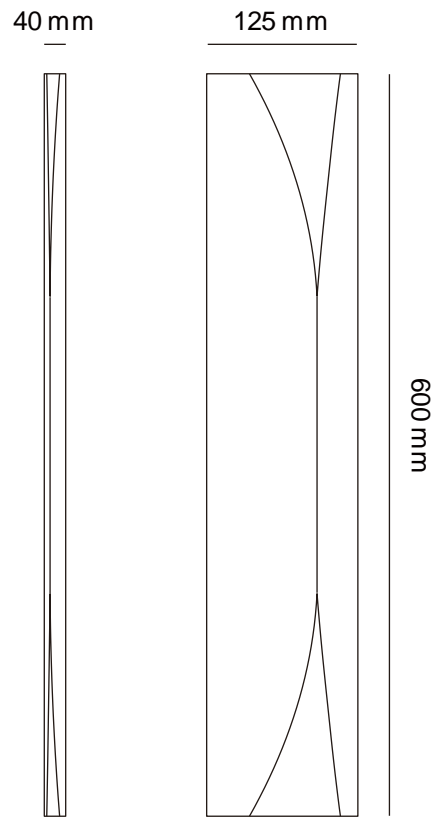

# YACHT

1

ORIGINAL DESIGN

60T WHITE

10C GRAY

BI-01

2400 mm

# FEATHER

2

ORIGINAL DESIGN

60T WHITE

10C GRAY

100CM

3

ORIGINAL DESIGN

GOLD

SILVER

300 mm

300 mm

300 mm

**BAR**

ORIGINAL DESIGN

**08**