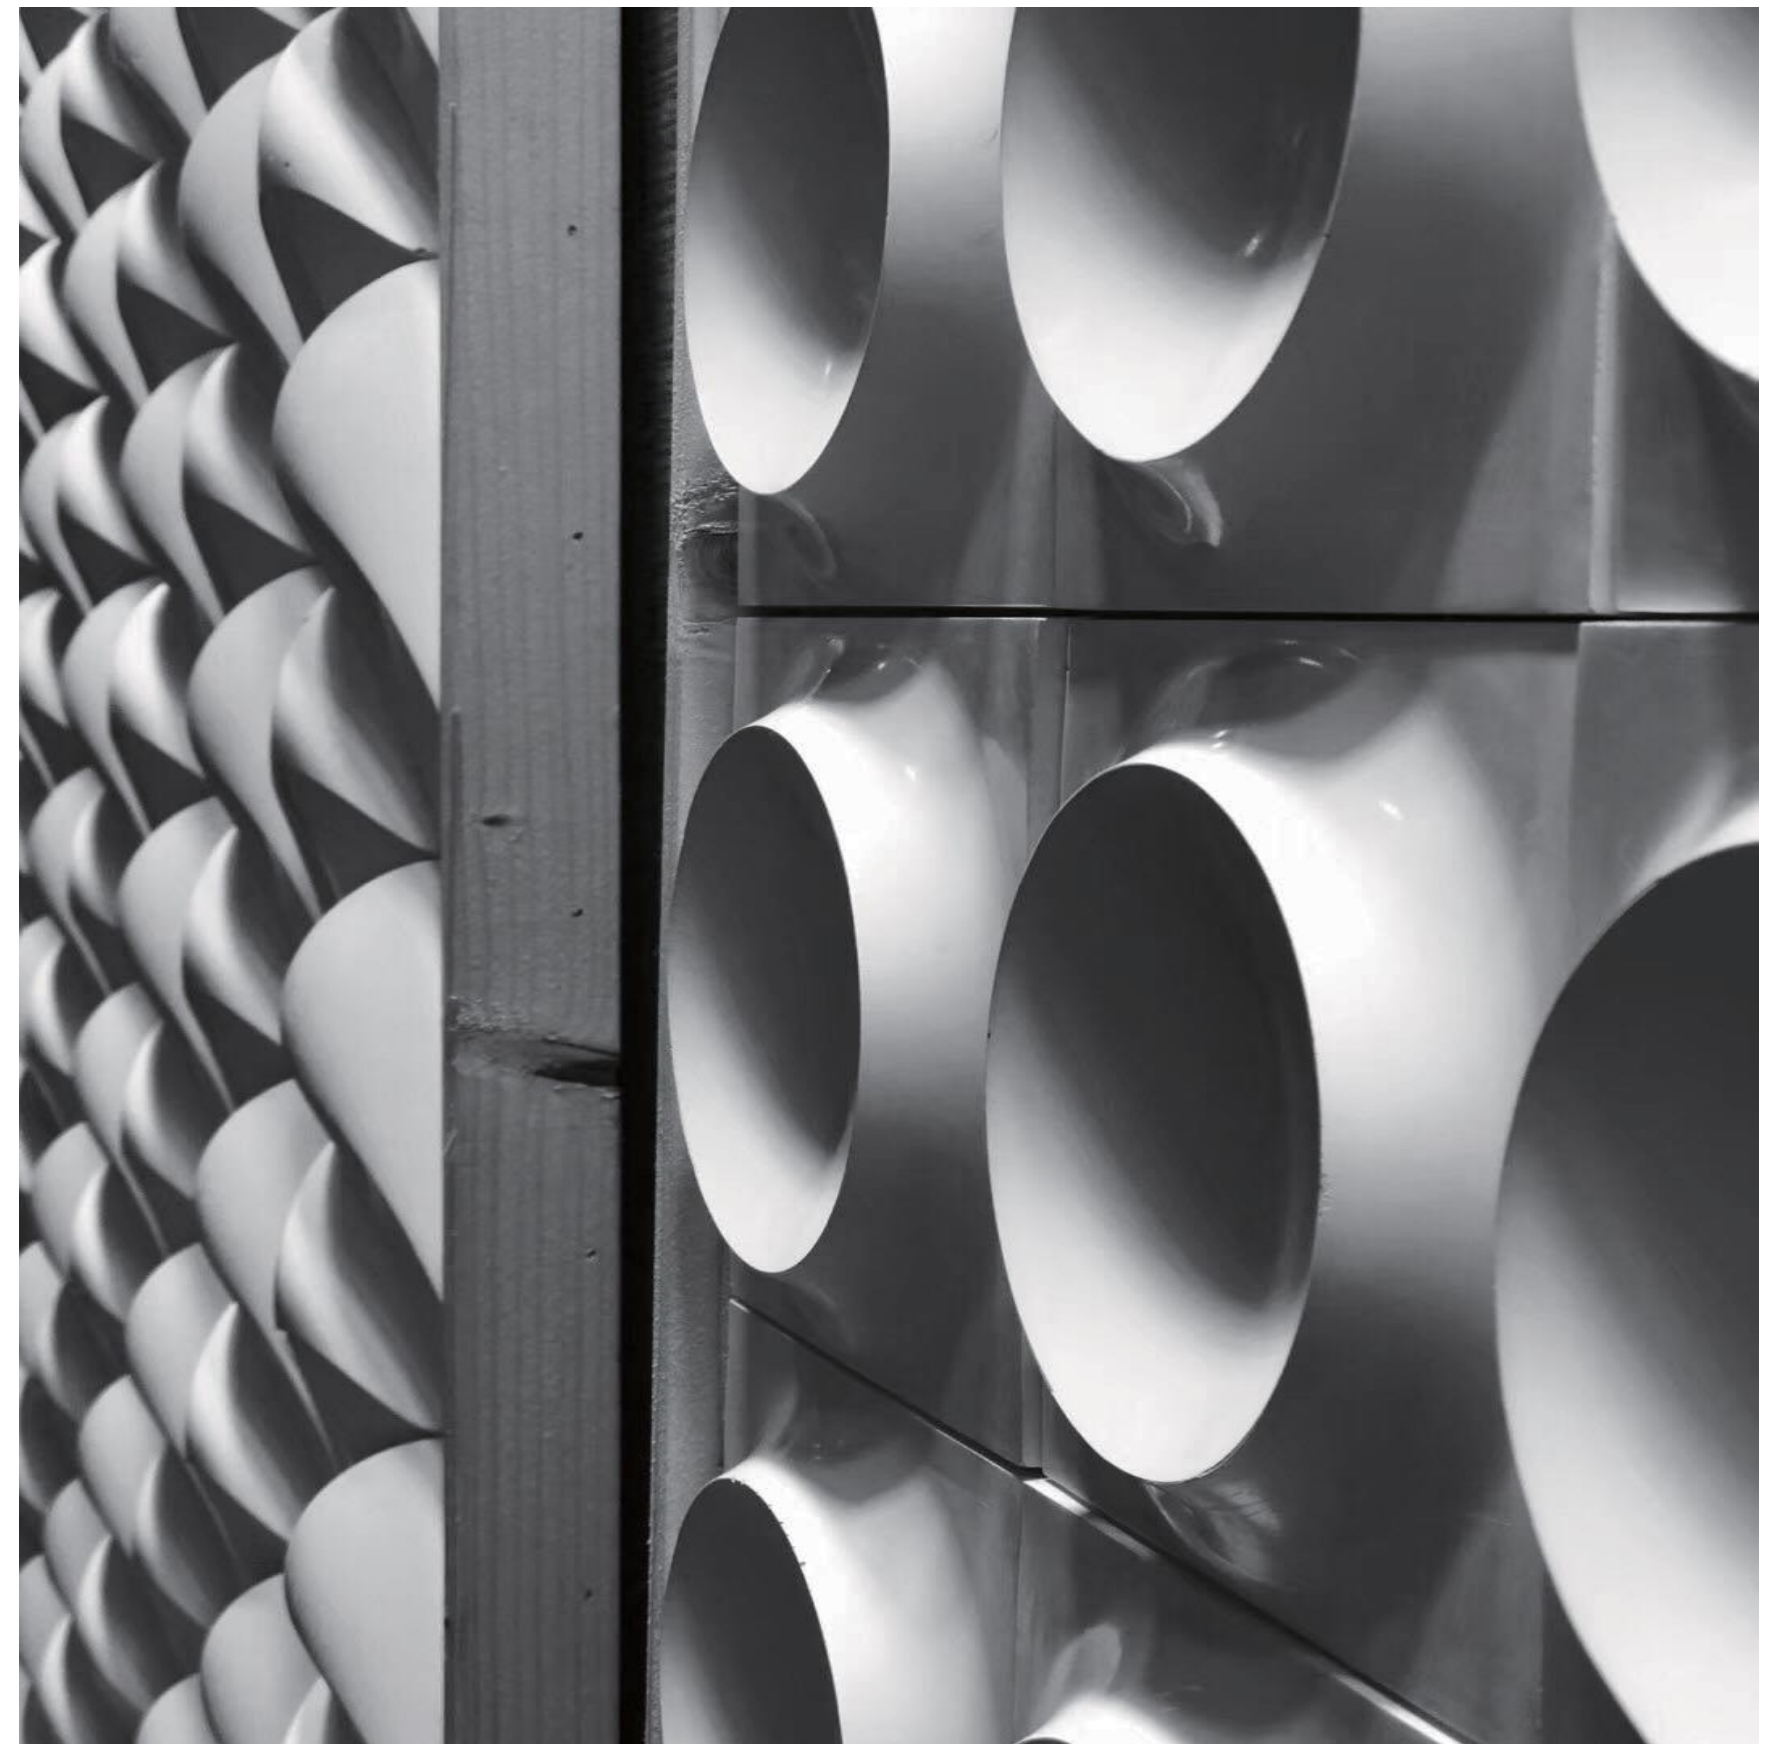

SEAHAWK DECO
-3D Mosaic Catalogue-

2023 Collection