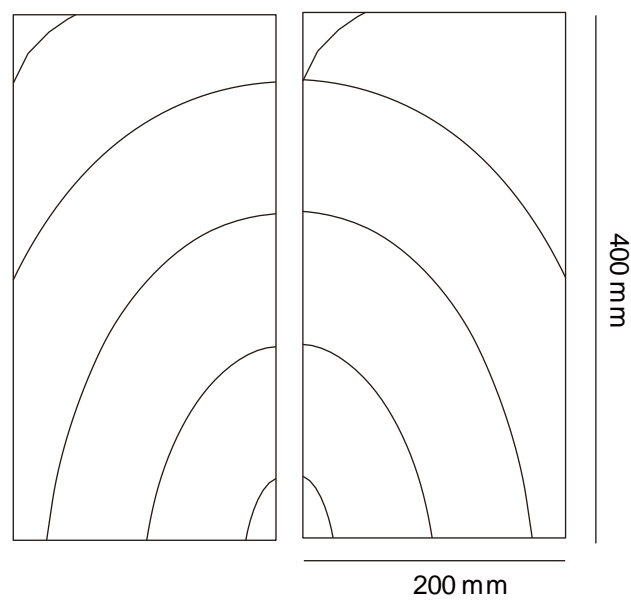

2T RED

10P GREEN

10 BLUE

125 mm

125 mm

60 T-WHITE

10 C-GREY

10 BLUE

24

ORIGINAL DESIGN

60 T-WHITE

10 C-GREY

10 BLUE

SUPER SONIC

2400 mm

10C GREY