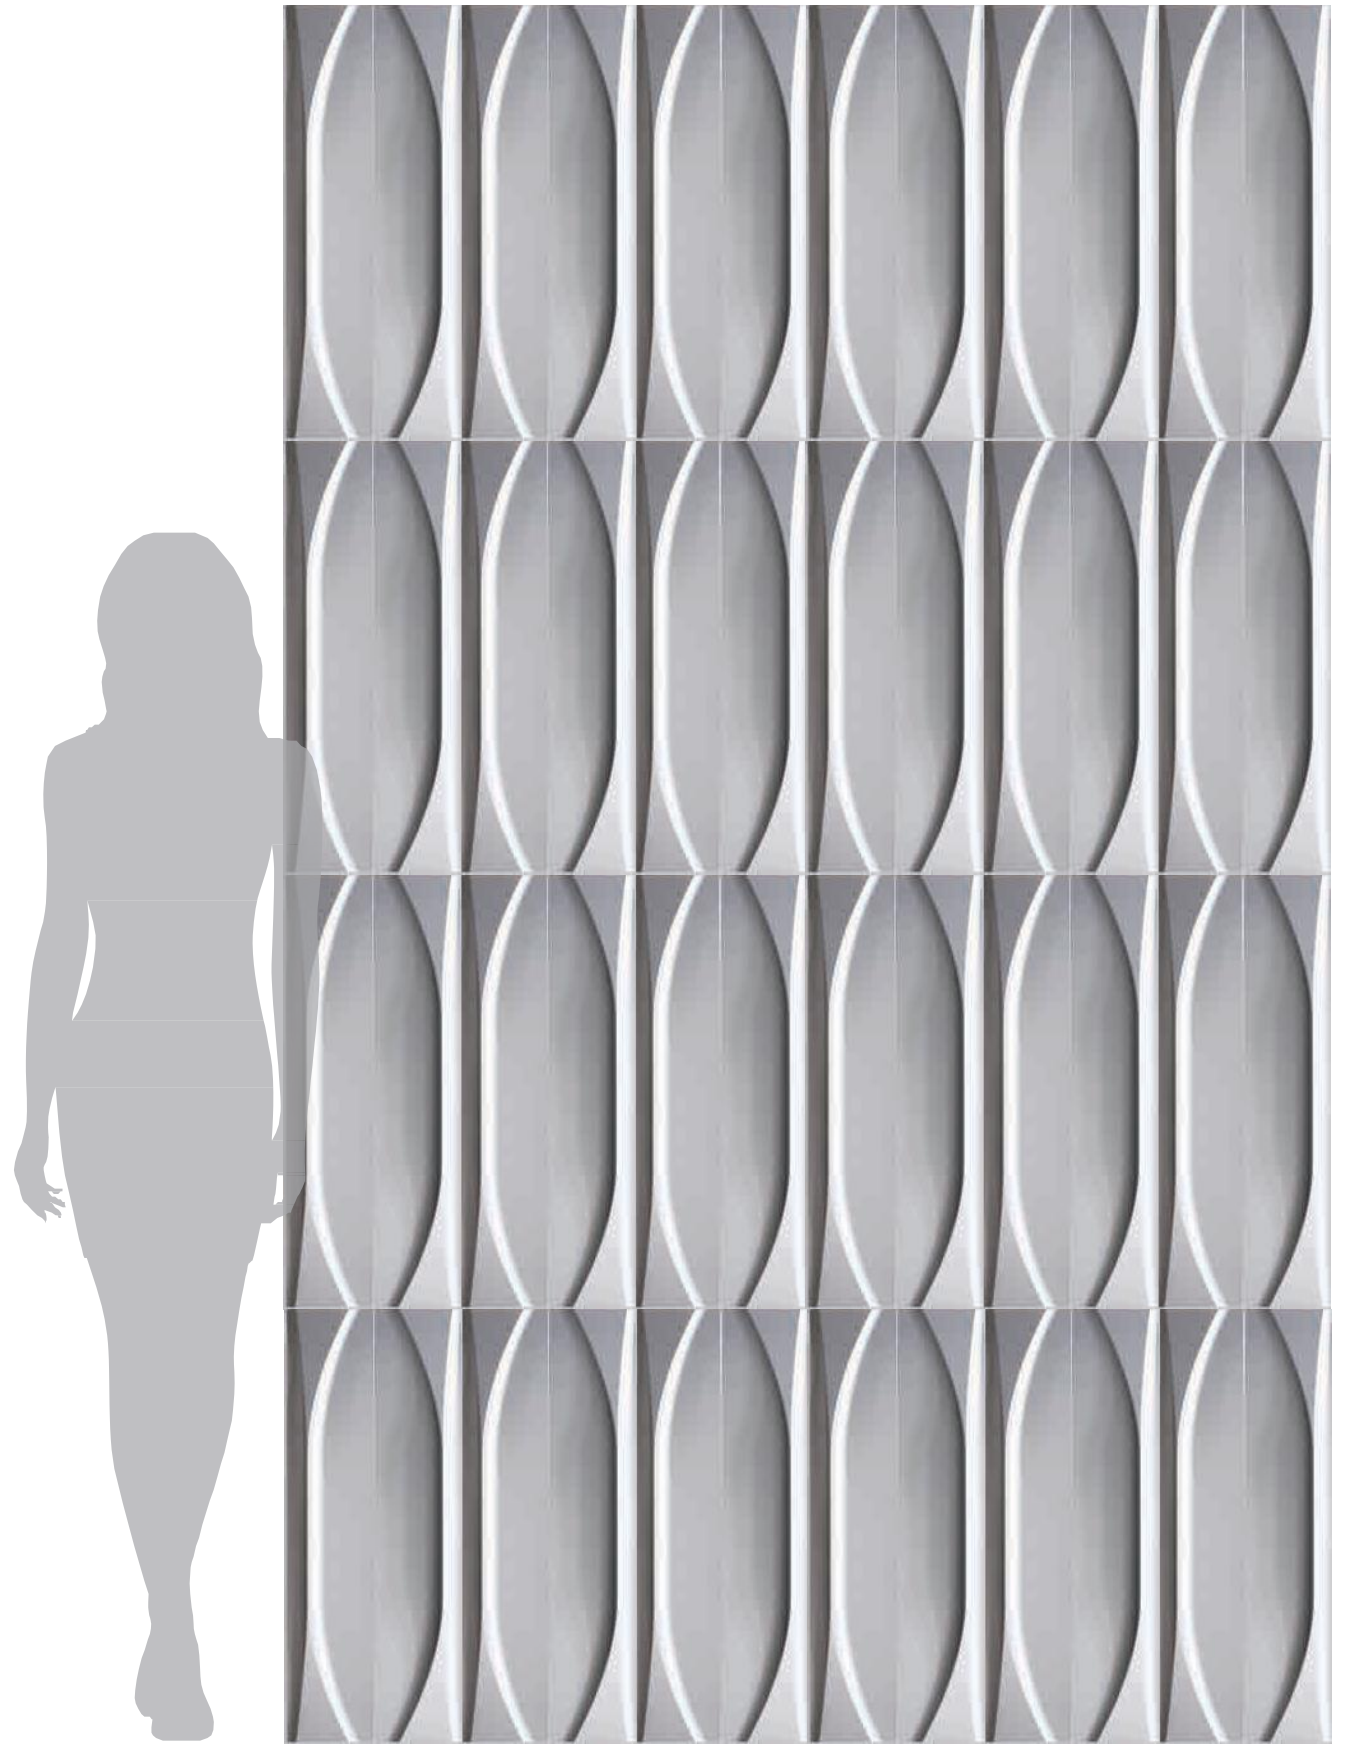

# YACHT

1

ORIGINAL DESIGN

60T WHITE

10C GRAY

BI-01

2400 mm

# FEATHER

2

ORIGINAL DESIGN

60T WHITE

10C GRAY

100CM

3

ORIGINAL DESIGN