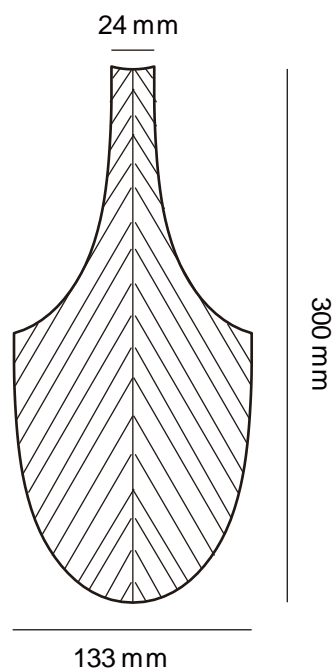

# YACHT

1

ORIGINAL DESIGN

60T WHITE

10C GRAY

BI-01

2400 mm

# FEATHER

2

ORIGINAL DESIGN

60T WHITE

10C GRAY

100CM

3

ORIGINAL DESIGN

GOLD

SILVER

300 mm

300 mm

300 mm

**BAR**

ORIGINAL DESIGN

**08**