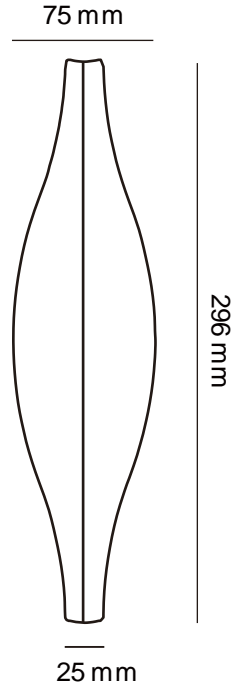

16

ORIGINAL DESIGN

VASE

60 T WHITE