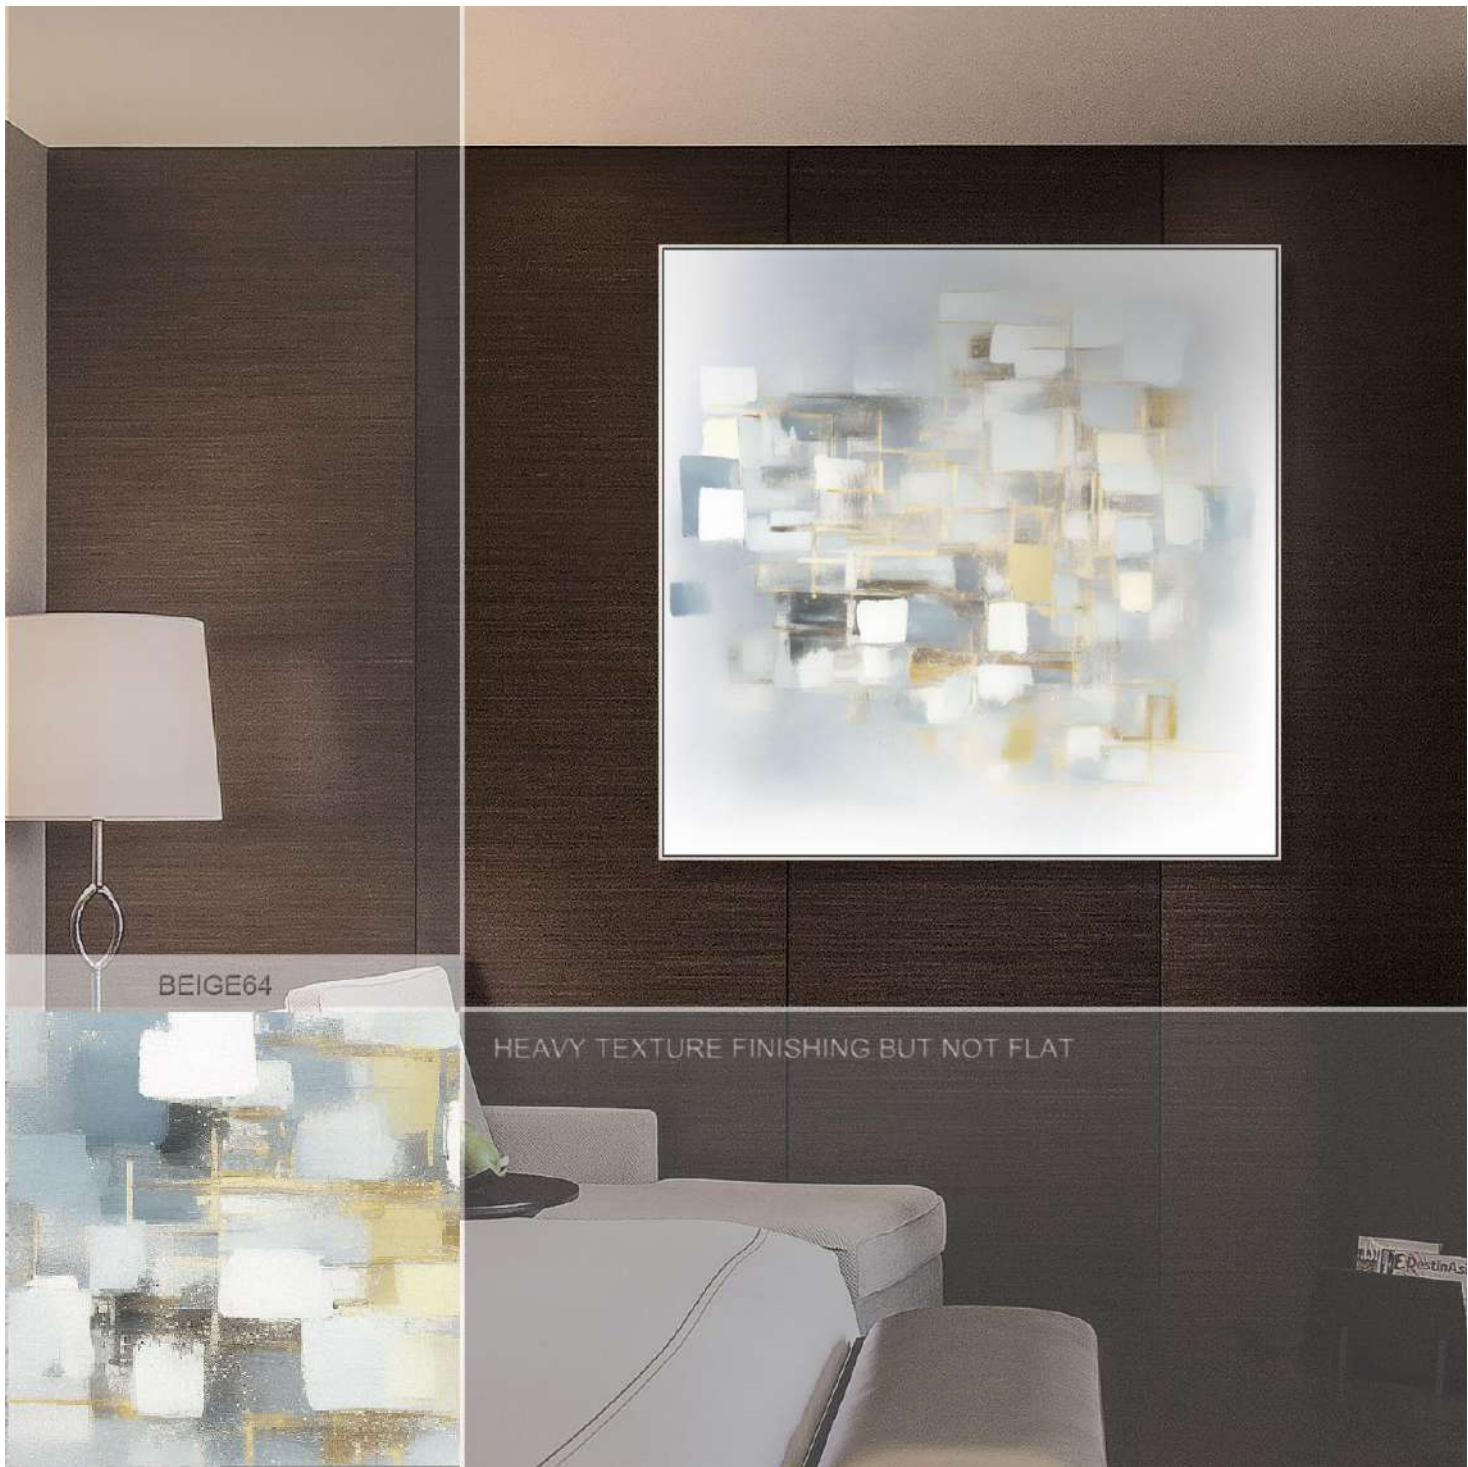

BEIGE64

HEAVY TEXTURE FINISHING BUT NOT FLAT

MERASTINAS