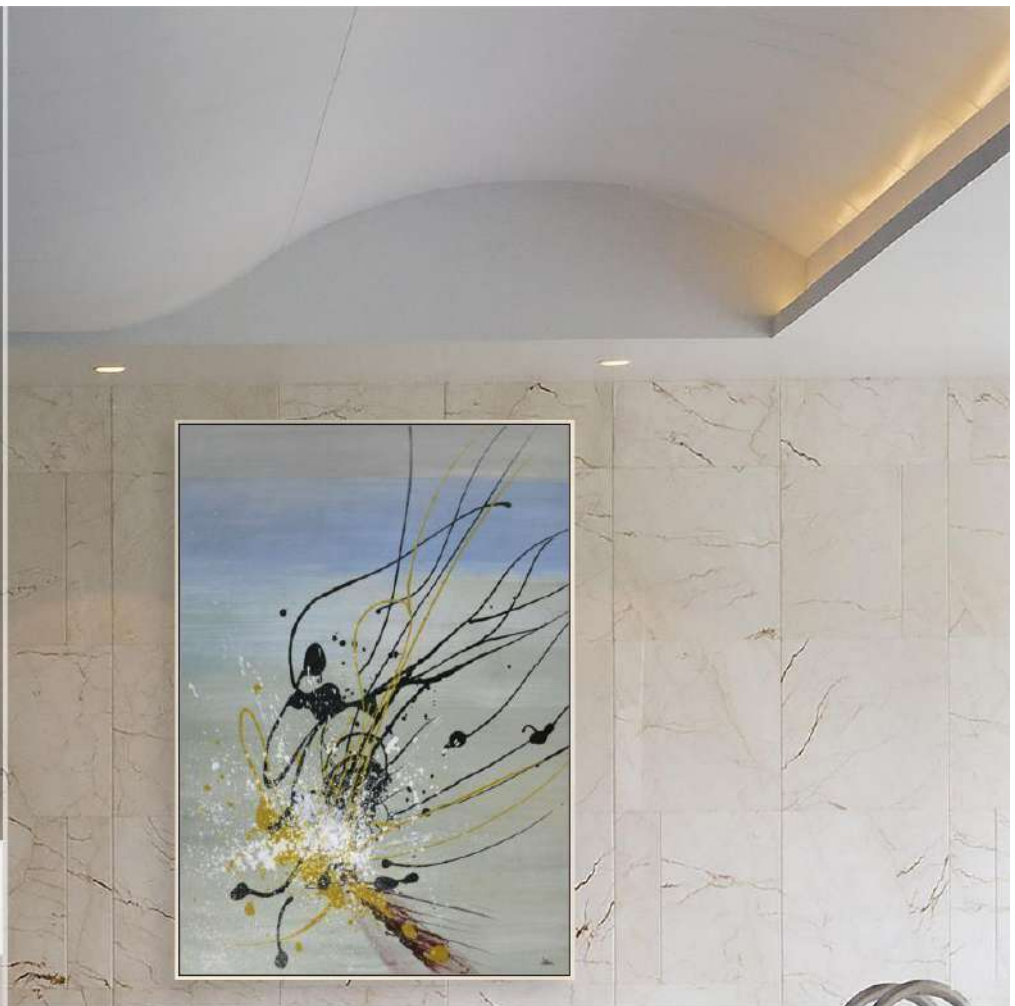

BnW198

HEAVY TEXTURE FINISHING BUT NOT FLAT

HEAVY OIL LINES FINISHING BUT NOT FLAT

RED56

HEAVY OIL LINES FINISHING BUT NOT FLAT

WIDTH 122CM  
HEIGHT 152CM  
(48"160"INCH)

BLUE259

SPLASH STYLE FINISHING