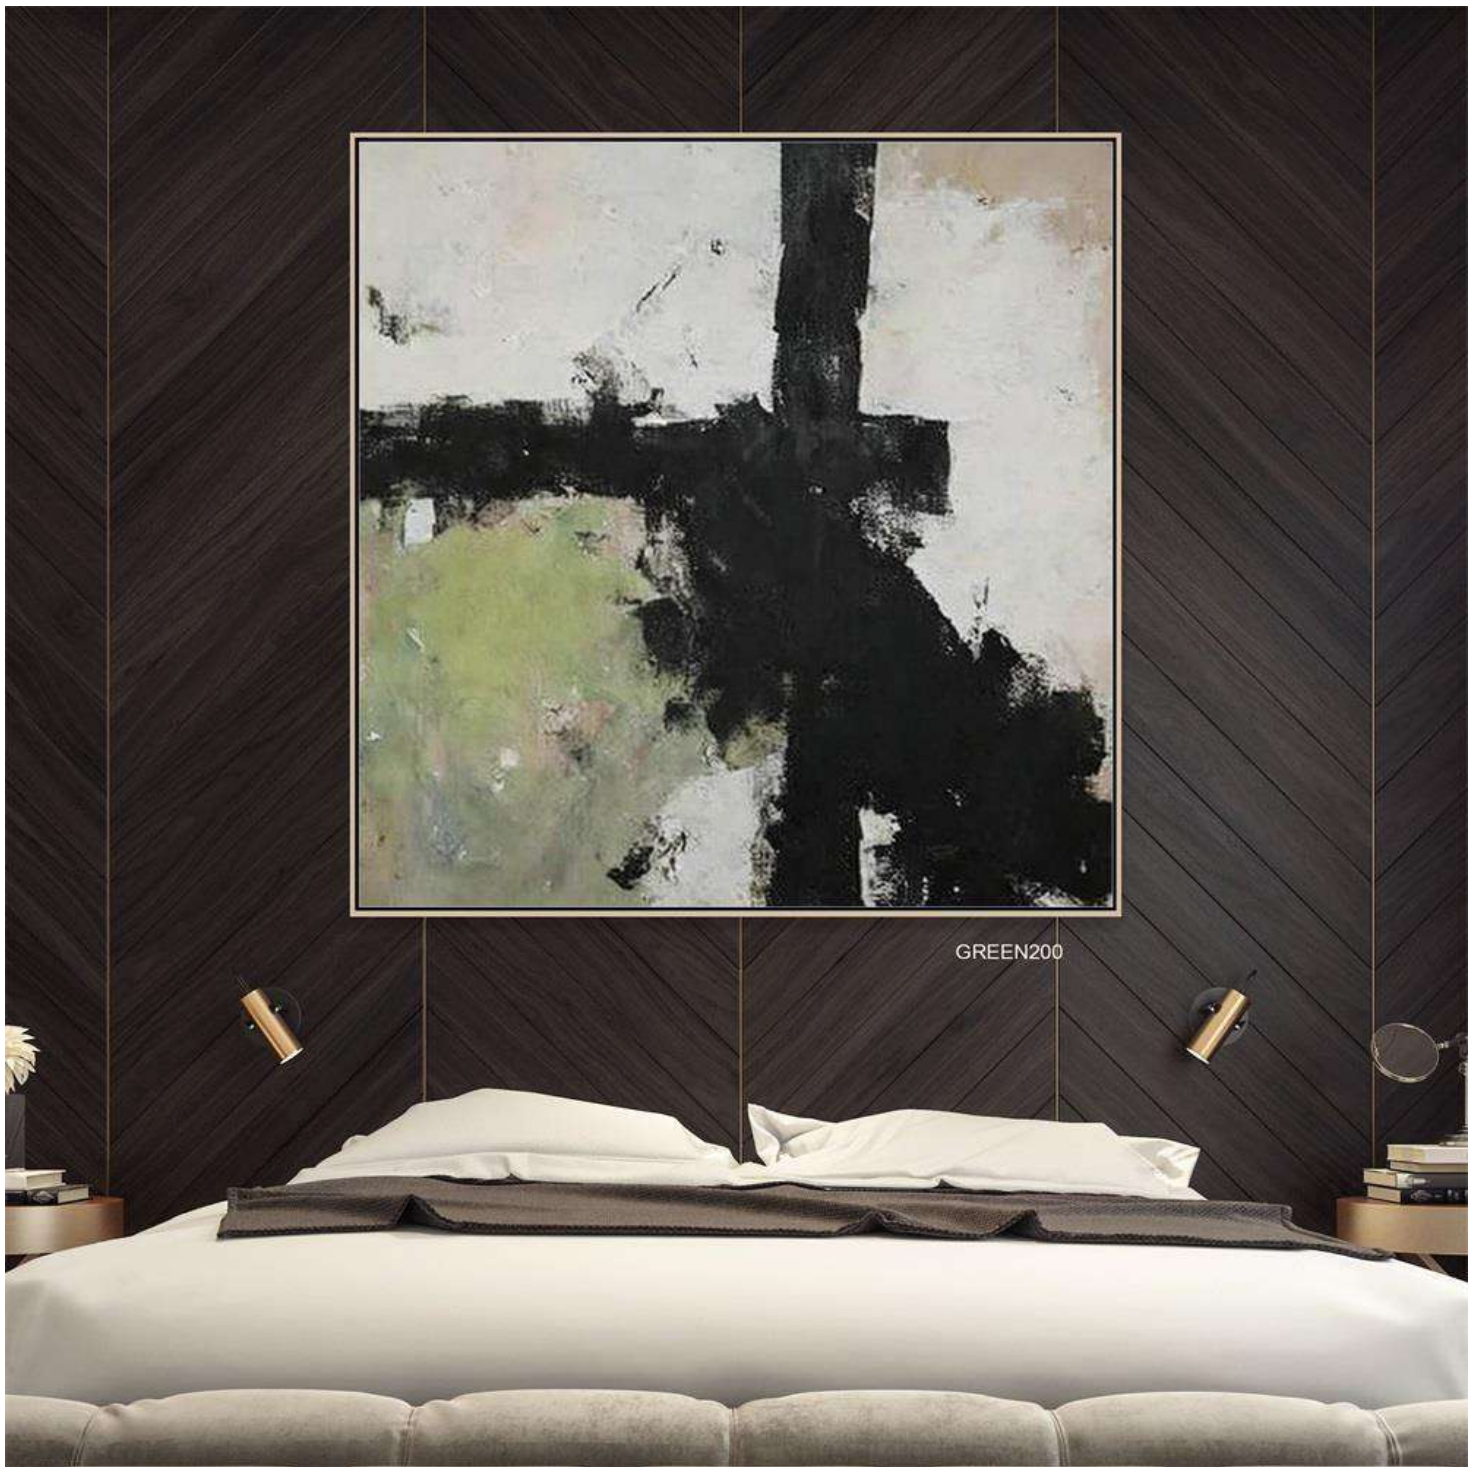

M 70\*120CM

L 90\*150CM

XL 100\*180CM

RELIEF HAND PAINTING BUT NOT FLAT

GOLDEN135

GOLDEN138

GOLDEN137

GREEN200