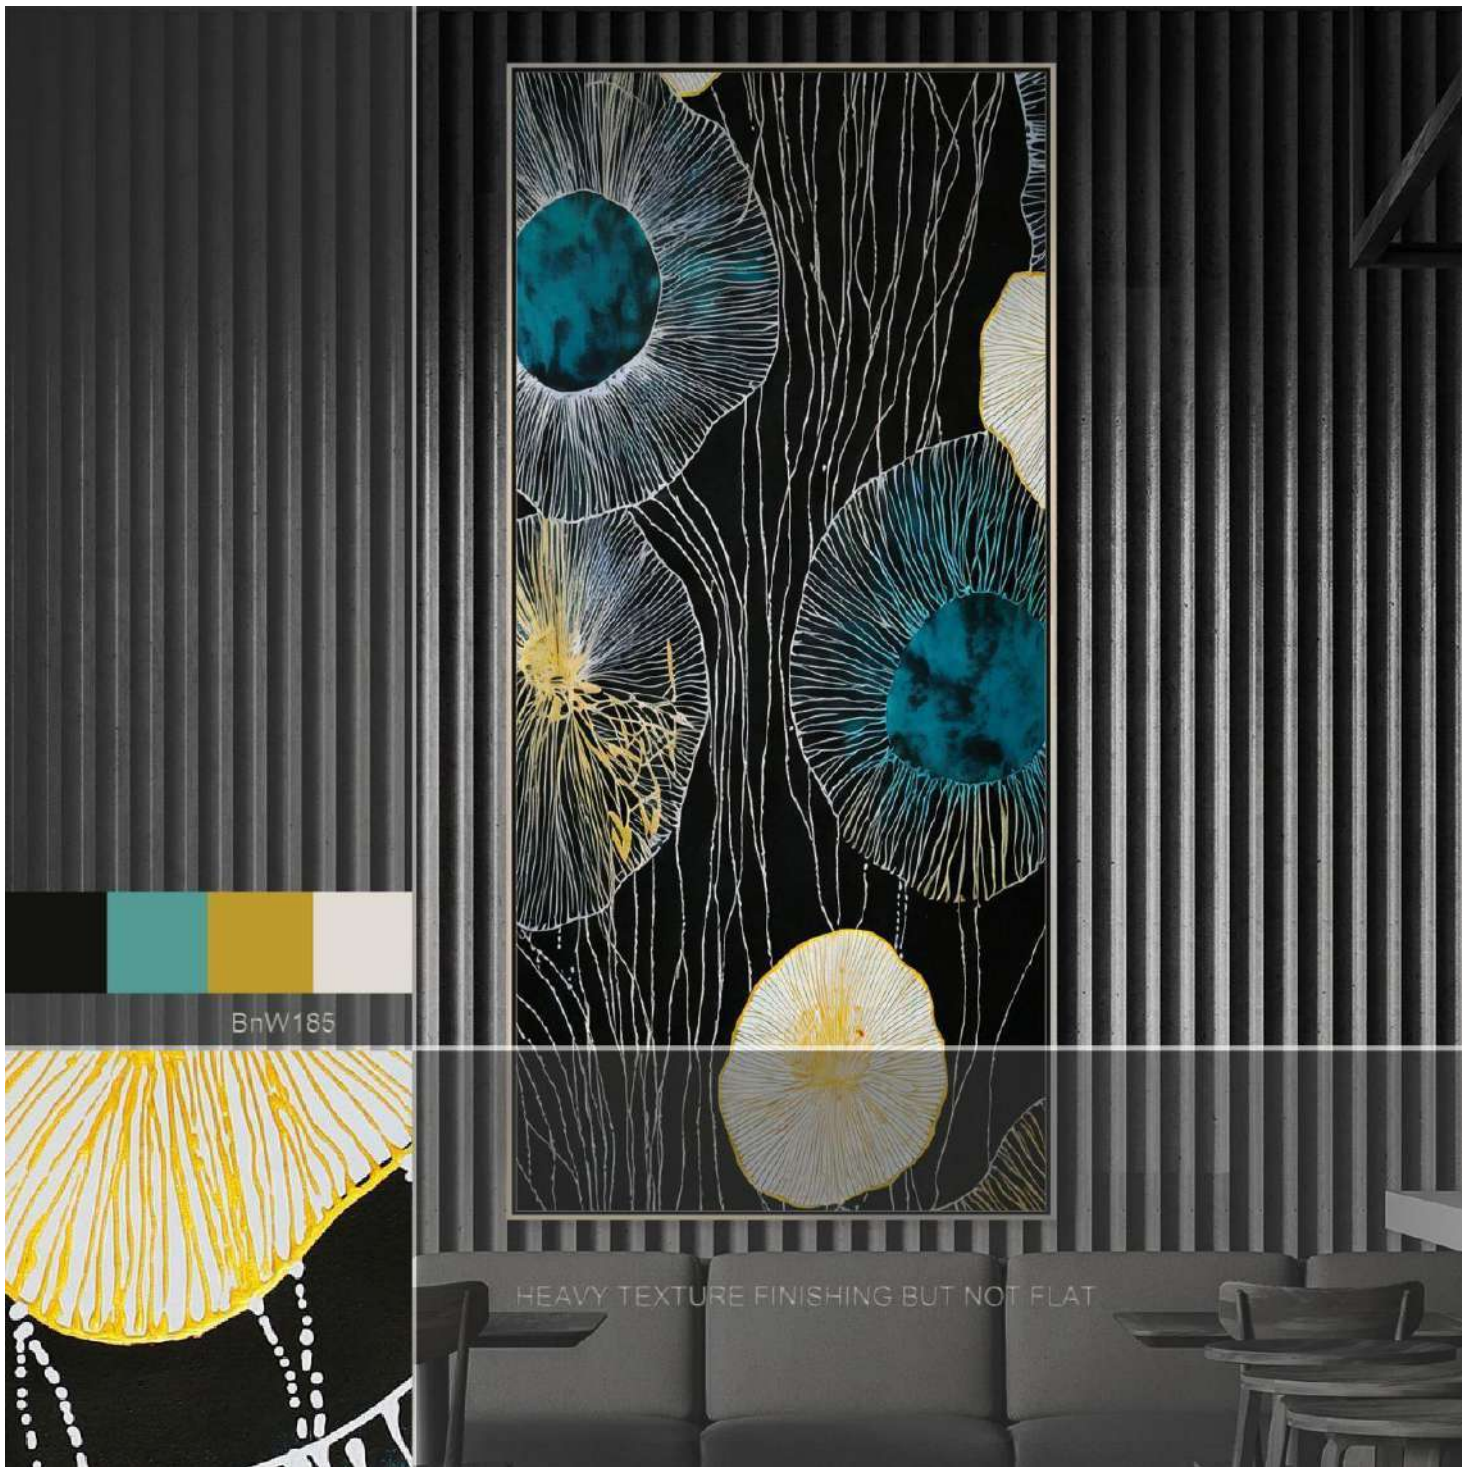

BnW185

HEAVY TEXTURE FINISHING BUT NOT FLAT