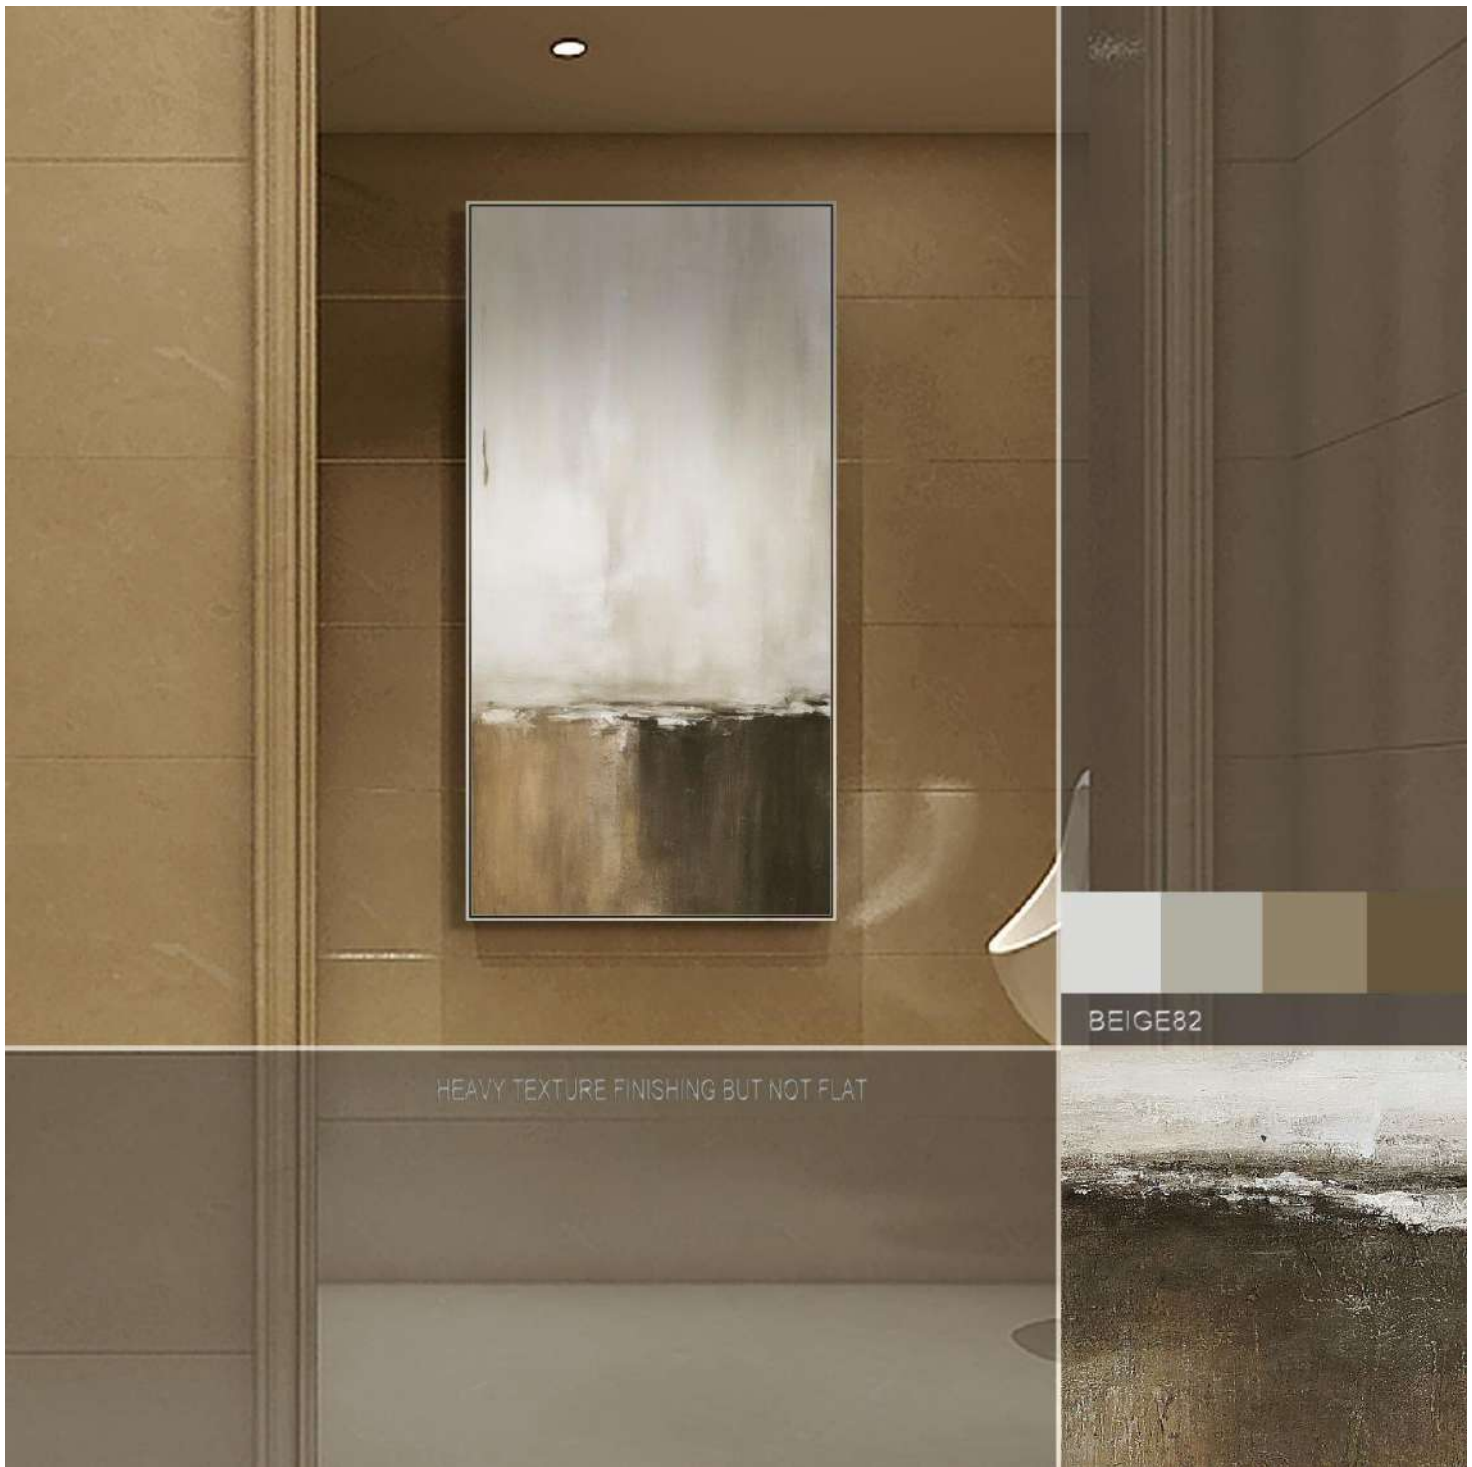

XL 100\*180CM

RELIEF HAND PAINTING BUT NOT FLAT

GREEN188

S 50\*90CM

M 70\*120CM

L 90\*150CM

XL 100\*180CM

RELIEF HAND PAINTING BUT NOT FLAT

BEIGE81

HEAVY TEXTURE FINISHING BUT NOT FLAT

BEIGE80

HEAVY TEXTURE FINISHING BUT NOT FLAT

HEAVY TEXTURE FINISHING BUT NOT FLAT

BEIGE82

BEIGE76

HEAVY TEXTURE FINISHING BUT NOT FLAT