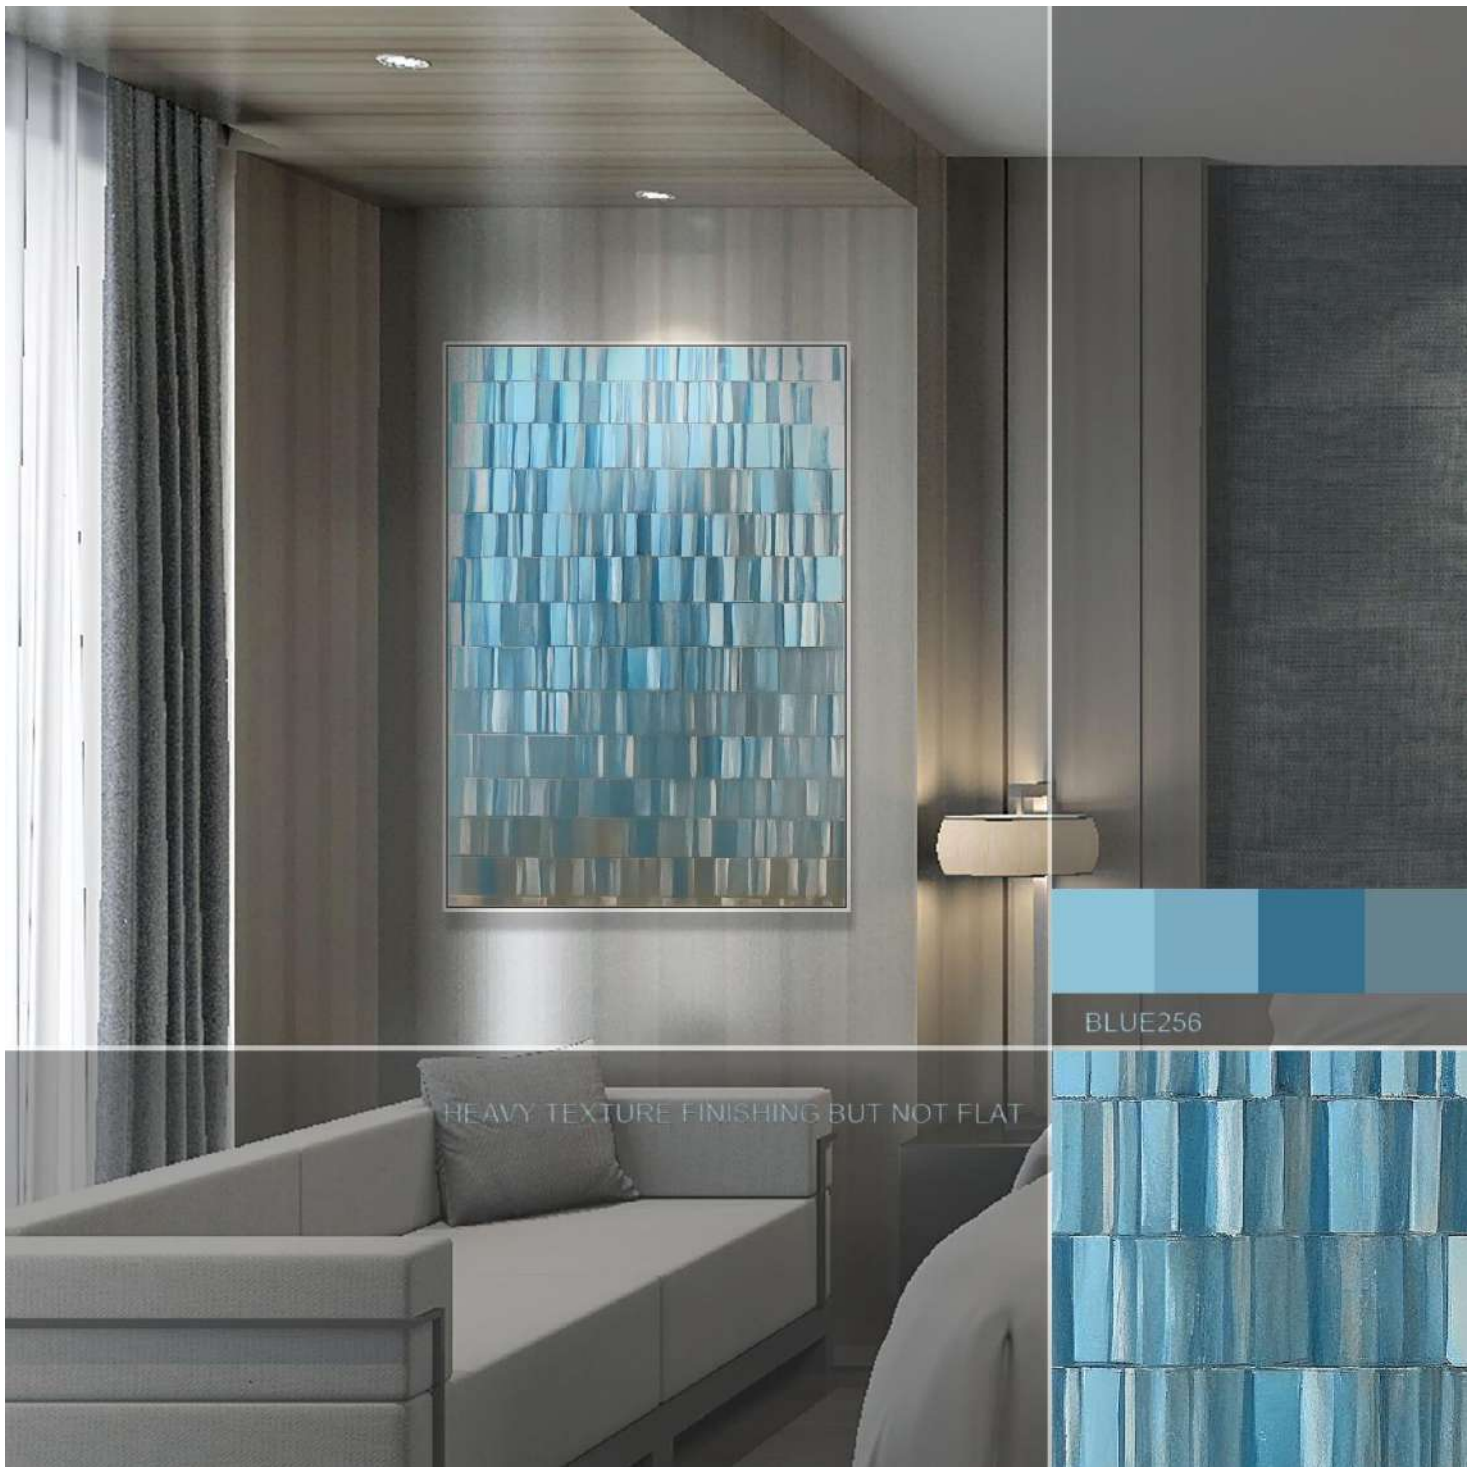

KNIFE82

KNIFE81

BLUE256

HEAVY TEXTURE FINISHING BUT NOT FLAT

PURPLE26

RELIEF FINISHING BUT NOT FLAT

PURPLE31  
S 60\*90 CM  
M 80\*120 CM  
L 100\*150 CM  
XL 120\*180 CM

KNIFE97

BLUE269

BROWN94

BROWN87

BROWN83T

BROWN84

BROWN86

FIGURE 142  
S 60\*90 CM  
M 80\*120 CM  
L 100\*150 CM  
XL 120\*180 CM

FIGURE140