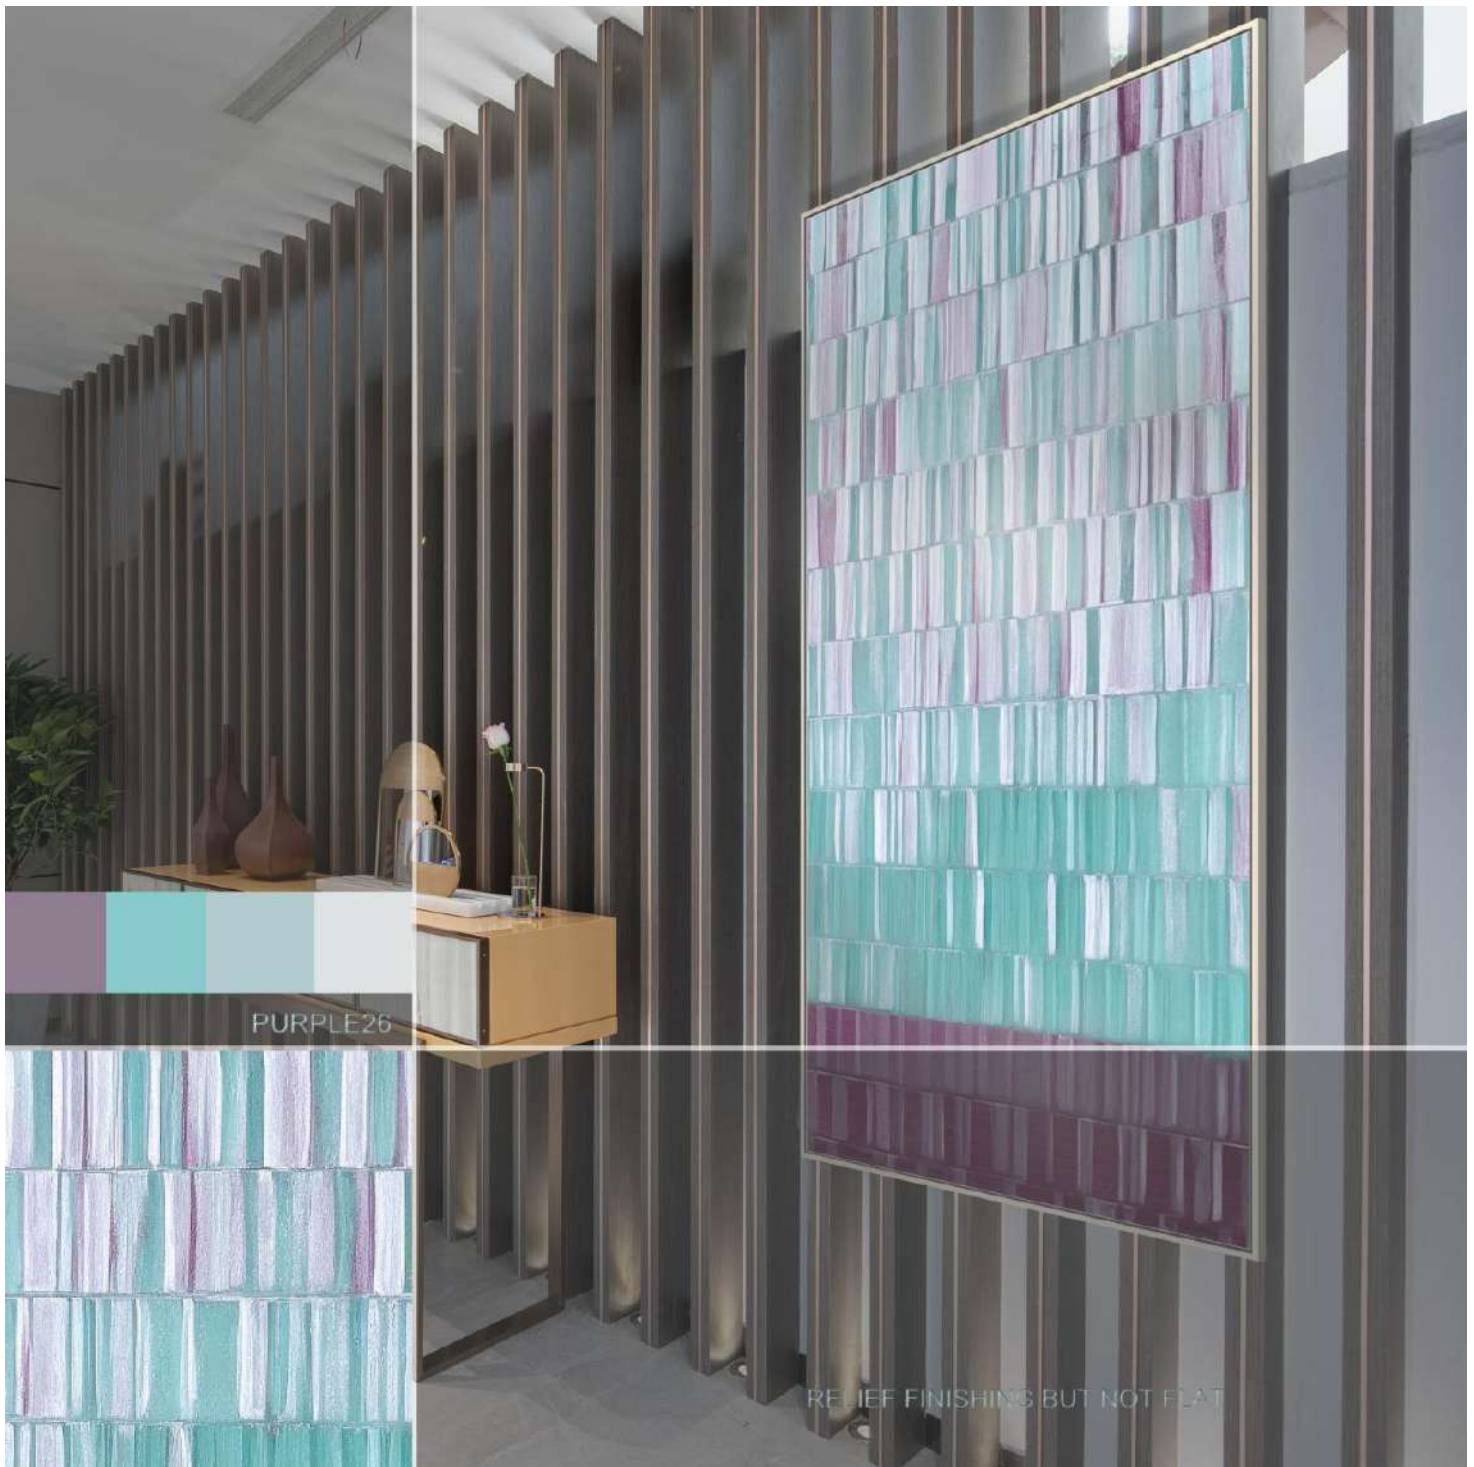

KNIFE82

KNIFE81

BLUE256

HEAVY TEXTURE FINISHING BUT NOT FLAT

PURPLE26

RELIEF FINISHING BUT NOT FLAT

PURPLE31  
S 60\*90 CM  
M 80\*120 CM  
L 100\*150 CM  
XL 120\*180 CM

KNIFE97

BLUE269

BROWN94

BROWN87

BROWN83T

BROWN84

BROWN86

FIGURE 142  
S 60\*90 CM  
M 80\*120 CM  
L 100\*150 CM  
XL 120\*180 CM

FIGURE140