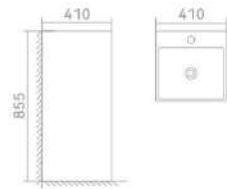

202C White

•
Column basin
400x400x860mm

204 White

•
Column basin
400x400x850mm

204C White
*
Column basin
400x400x850mm

205 White
*
Column basin
460x460x980mm

204 Black
*
Column basin
410x410x855mm

206A White
*
Column basin
460x460x860mm