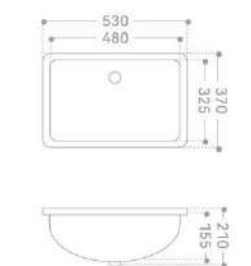

Sami recessed basin
580x410x170mm

2506

Sami recessed basin
560x410x190mm

2649

Sami recessed basin
445x320x145mm

2661

Sami recessed basin
500x380x130mm

ENJOY LIFE
LIGHTLY

2215-80

*
Under counter basin
810x415x200mm
Inside diameter:
735x350x145mm

2215-70

*
Under counter basin
695x415x210mm
Inside diameter:
630x360x160mm

2215

*
Under counter basin
595x410x200mm
Inside diameter:
535x350x160mm

2214

*
Under counter basin
530x370x210mm
Inside diameter:
480x325x155mm

3518

Under counter basin
400x350x180mm

Inside diameter:
345x300x130mm

3510

Under counter basin
556x385x185mm

Inside diameter:
495x320x145mm

Inside diameter:
315x275x125mm

3512

*
Under counter basin
705x405x195mm

Inside diameter:
645x345x140mm

3523

*
Under counter basin
485x360x180mm

Inside diameter:
425x305x140mm

HIGH-END ELEGANT