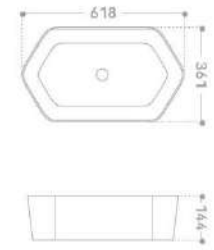

2921 White

Counter basin
618x361x144mm

Gray