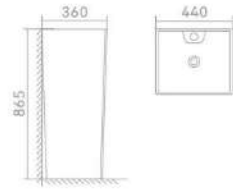

GLAZED CERAMIC BASIN PRODUCTS

206B White
*
Column basin
460x460x870mm

206C White
*
Column basin
460x460x855mm

207 White
*
Column basin
440x360x865mm

209 White
*
Column basin
480x480x855mm

208 White
*
Column basin
400x400x850mm