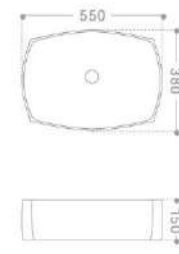

Pink

Green

Blue

Blue ashes

2690 White

Counter basin
550x380x150mm

Gray

Black