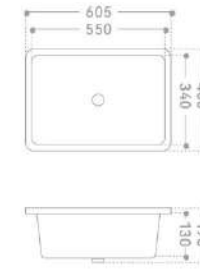

2215-80

*
Under counter basin
810x415x200mm
Inside diameter:
735x350x145mm

2215-70

*
Under counter basin
695x415x210mm
Inside diameter:
630x360x160mm

2215

*
Under counter basin
595x410x200mm
Inside diameter:
535x350x160mm

2214

*
Under counter basin
530x370x210mm
Inside diameter:
480x325x155mm

3518

Under counter basin
400x350x180mm

Inside diameter:
345x300x130mm

3510

Under counter basin
556x385x185mm

Inside diameter:
495x320x145mm

3516

*
Under counter basin
500x400x180mm

Inside diameter:
440x340x130mm

3511

*
Under counter basin
605x400x190mm

Inside diameter:
550x340x130mm

3517

*
Under counter basin
360x320x170mm

Inside diameter:
315x275x125mm

3512

*
Under counter basin
705x405x195mm

Inside diameter:
645x345x140mm

3523

*
Under counter basin
485x360x180mm

Inside diameter:
425x305x140mm

HIGH-END ELEGANT