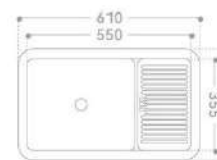

5460 左

*
Under counter washtub
540x420x180mm
Inside diameter:
475x370x165mm

4460 左

*
Under counter washtub
440x420x180mm
Inside diameter:
390x370x165mm

WATER
OVERFLOW
PREVENTION

5336/5738/6140

Under counter washtub
535x360x215mm
570x380x220mm
610x400x225mm

inside diameter:
490x320x165mm
525x335x160mm
550x355x175mm

5336

5738

6140

TASTE ART MEANS
TASTING LIFE

Ceramic basin fired in high temperature of 1280° C,
one time firing will make the surface smoothly and easy clean,
this is the best choice for you.