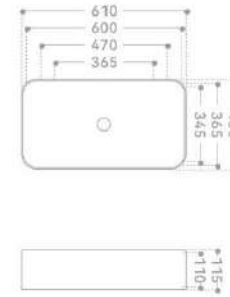

Green

Blue

Blue ashes

GLAZED CERAMIC BASIN PRODUCTS

- 2668 White/Black
- 2605 White/Black
- 2620 White/Black
- 2621 White/Black

*
Counter basin
610x345x110mm
600x400x115mm
470x365x110mm
365x365x110mm

2668

2605