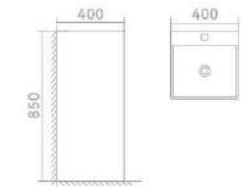

204 White

•
Column basin
400x400x850mm