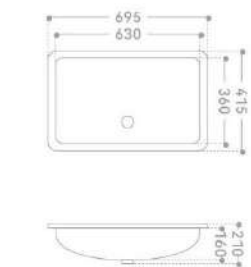

GLAZED CERAMIC BASIN PRODUCTS

2680

Sami recessed basin
610x405x160mm

2699

Semi-hanging basin
410x410x200mm

K4

Sami recessed basin
600x410x170mm

408

Sami recessed basin
580x410x170mm

2506

Sami recessed basin
560x410x190mm

2649

Sami recessed basin
445x320x145mm

2661

Sami recessed basin
500x380x130mm

ENJOY LIFE
LIGHTLY

2215-80

*
Under counter basin
810x415x200mm
Inside diameter:
735x350x145mm

2215-70

*
Under counter basin
695x415x210mm
Inside diameter:
630x360x160mm

2215

*
Under counter basin
595x410x200mm
Inside diameter:
535x350x160mm

2214

*
Under counter basin
530x370x210mm
Inside diameter:
480x325x155mm

3518

Under counter basin
400x350x180mm

Inside diameter:
345x300x130mm

3510

Under counter basin
556x385x185mm

Inside diameter:
495x320x145mm