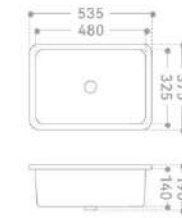

ES1

Under counter basin
440x435x180mm

Inside diameter:
385x385x130mm

ES2

Under counter basin
590x420x190mm

Inside diameter:
540x365x160mm

ES3

Under counter basin
800x400x195mm

Inside diameter:
750x350x135mm

ES21/ES23/ES24/ES26/ES28

*
Under counter basin
535x375x190mm
590x395x200mm
600x400x200mm
655x410x215mm
710x420x200mm

Inside diameter:
480x325x140mm
540x340x160mm
550x350x150mm
595x355x160mm
660x370x150mm