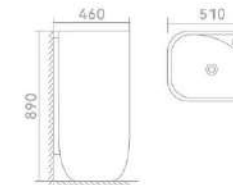

GLAZED CERAMIC BASIN PRODUCTS

206B White
*
Column basin
460x460x870mm

206C White
*
Column basin
460x460x855mm

207 White
*
Column basin
440x360x865mm

209 White
*
Column basin
480x480x855mm

208 White
*
Column basin
400x400x850mm

301 White
*
Column basin
450x450x845mm

302 White
*
Column basin
445x385x850mm

305 White
*
Column basin
440x440x860mm

303 White
*
Column basin
530x465x865mm

306 White
*
Column basin
510x460x890mm

307A White
*
Column basin
410x410x850mm