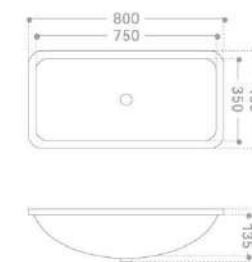

3516

*
Under counter basin
500x400x180mm

Inside diameter:
440x340x130mm

3511

*
Under counter basin
605x400x190mm

Inside diameter:
550x340x130mm

3517

*
Under counter basin
360x320x170mm

Inside diameter:
315x275x125mm

3512

*
Under counter basin
705x405x195mm

Inside diameter:
645x345x140mm

3523

*
Under counter basin
485x360x180mm

Inside diameter:
425x305x140mm

HIGH-END ELEGANT

ES1

Under counter basin
440x435x180mm

Inside diameter:
385x385x130mm

ES2

Under counter basin
590x420x190mm

Inside diameter:
540x365x160mm

ES3

Under counter basin
800x400x195mm

Inside diameter:
750x350x135mm

ES21/ES23/ES24/ES26/ES28

*
Under counter basin
535x375x190mm
590x395x200mm
600x400x200mm
655x410x215mm
710x420x200mm

Inside diameter:
480x325x140mm
540x340x160mm
550x350x150mm
595x355x160mm
660x370x150mm