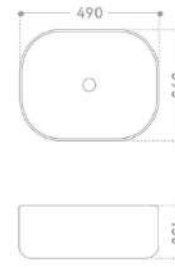

Blue ashes

ELEGANT
APPEARANCE

2608 White

Counter basin
500x400x135mm

Black

GLAZED CERAMIC BASIN PRODUCTS

2578 White

Counter basin
490x395x150mm

Gray

Black

Green

Blue ashes

V5 White

Counter basin
565x470x140mm

Gray

Black