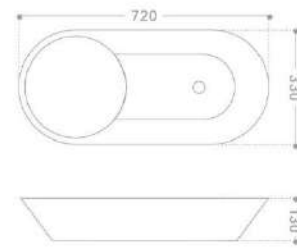

2765 White

Counter basin
720x330x130mm

Gray