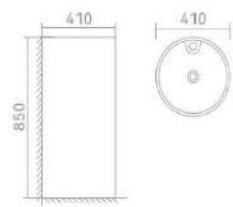

307B White
*
Column basin
410x410x850mm