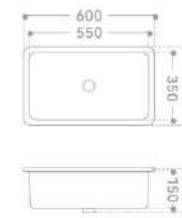

ES21/ES23/ES24/ES26/ES28

*
Under counter basin
535x375x190mm
590x395x200mm
600x400x200mm
655x410x215mm
710x420x200mm

Inside diameter:
480x325x140mm
540x340x160mm
550x350x150mm
595x355x160mm
660x370x150mm

ES24