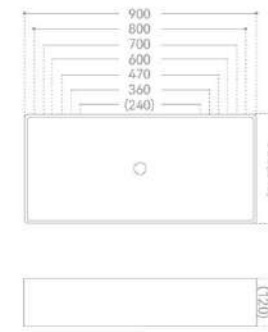

Counter basin
695x505x170mm

Matt gray

Matt khaki

Matt white

FC003 White

Counter basin
520x540x170mm

Matt gray

Matt khaki

Matt white

FASHION
WASH BASIN

Fine Fire Clay Product

FC2301 White

Counter basin
 900x360x130mm
 800x360x130mm
 700x360x130mm
 600x360x130mm
 470x360x130mm
 360x360x130mm
 240x240x120mm

Gray

Black

Blue