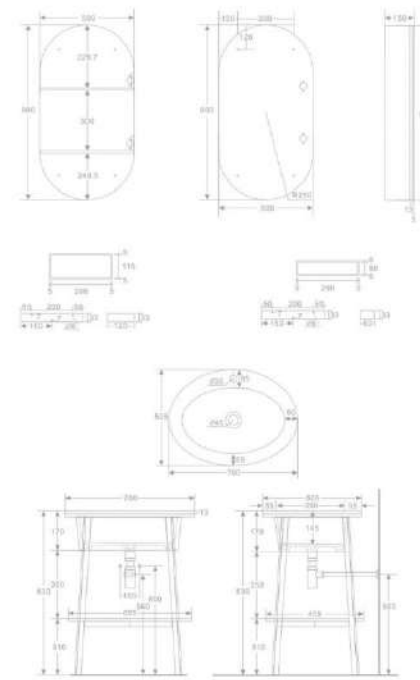

FC002 White

Counter basin
695x505x170mm