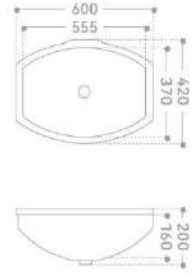

Inside diameter:
315x275x125mm

3512

*
Under counter basin
705x405x195mm

Inside diameter:
645x345x140mm

3523

*
Under counter basin
485x360x180mm

Inside diameter:
425x305x140mm

HIGH-END ELEGANT

Inside diameter:
750x350x135mm

ES21/ES23/ES24/ES26/ES28

*
Under counter basin
535x375x190mm
590x395x200mm
600x400x200mm
655x410x215mm
710x420x200mm

Inside diameter:
480x325x140mm
540x340x160mm
550x350x150mm
595x355x160mm
660x370x150mm

3515

Under counter basin
750x400x185mm

Inside diameter:
690x330x130mm

LF-2

Under counter basin
565x410x200mm

Inside diameter:
515x360x160mm

K1

*
Under counter basin
600x420x200mm

Inside diameter:
555x370x160mm

209

*
Under counter basin
545x405x195mm

Inside diameter:
490x355x155mm

K2

*
Under counter basin
800x435x205mm

Inside diameter:
755x380x165mm

028