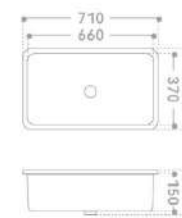

ES21/ES23/ES24/ES26/ES28

*
Under counter basin
535x375x190mm
590x395x200mm
600x400x200mm
655x410x215mm
710x420x200mm

Inside diameter:
480x325x140mm
540x340x160mm
550x350x150mm
595x355x160mm
660x370x150mm

ES28