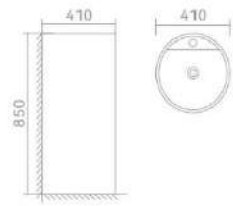

GLAZED CERAMIC BASIN PRODUCTS

206B White
*
Column basin
460x460x870mm

206C White
*
Column basin
460x460x855mm

207 White
*
Column basin
440x360x865mm

209 White
*
Column basin
480x480x855mm

208 White
*
Column basin
400x400x850mm

301 White
*
Column basin
450x450x845mm

302 White
*
Column basin
445x385x850mm

305 White
*
Column basin
440x440x860mm

303 White
*
Column basin
530x465x865mm

306 White
*
Column basin
510x460x890mm

307A White
*
Column basin
410x410x850mm