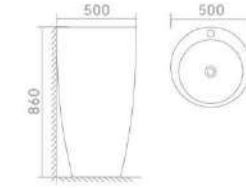

inside diameter:
490x320x165mm
525x335x160mm
550x355x175mm

5336

5738

6140

TASTE ART MEANS
TASTING LIFE

Ceramic basin fired in high temperature of 1280° C,
one time firing will make the surface smoothly and easy clean,
this is the best choice for you.

Greatly enhances the
scratch and
impact resistance of the glaze surface

201 White
*
Column basin
330x330x835mm

201 Black
*
Column basin
330x330x835mm

202 White

•
Column basin
400x400x860mm

203 White

•
Column basin
500x500x860mm