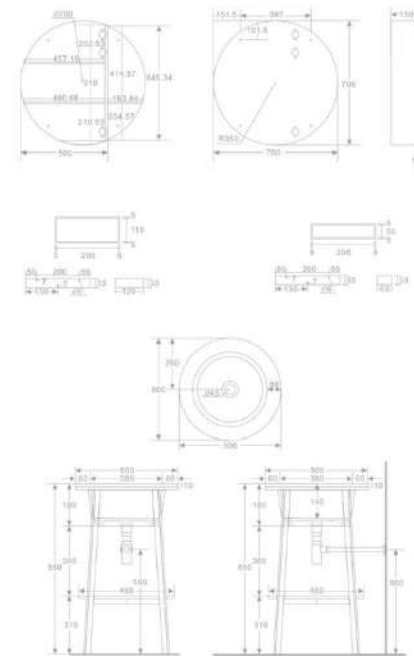

SEAHAWK DECO

-Basin Catalogue-

FC001 White

Counter basin
500x500x170mm

Matt gray

Matt khaki

Matt white

FC002 White