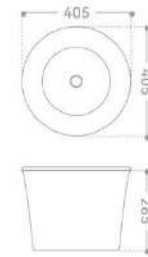

2755 White

Counter basin
405x405x265mm

Gray