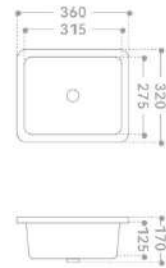

2215-80

*
Under counter basin
810x415x200mm
Inside diameter:
735x350x145mm

2215-70

*
Under counter basin
695x415x210mm
Inside diameter:
630x360x160mm

2215

*
Under counter basin
595x410x200mm
Inside diameter:
535x350x160mm

2214

*
Under counter basin
530x370x210mm
Inside diameter:
480x325x155mm

3518

Under counter basin
400x350x180mm

Inside diameter:
345x300x130mm

3510

Under counter basin
556x385x185mm

Inside diameter:
495x320x145mm

3516

*
Under counter basin
500x400x180mm

Inside diameter:
440x340x130mm

3511

*
Under counter basin
605x400x190mm

Inside diameter:
550x340x130mm

3517

*
Under counter basin
360x320x170mm

Inside diameter:
315x275x125mm

3512

*
Under counter basin
705x405x195mm

Inside diameter:
645x345x140mm

3523

*
Under counter basin
485x360x180mm

Inside diameter:
425x305x140mm

HIGH-END ELEGANT