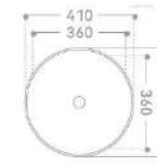

2676-43 White

Counter basin
430x380x140mm

Gray

Black

2593-40H White
2593H White

Counter basin
410x410x140mm
360x360x140mm

Gray

Black