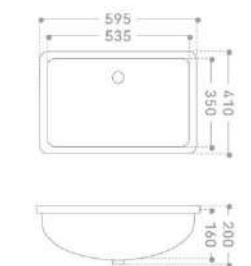

Sami recessed basin
580x410x170mm

2506

Sami recessed basin
560x410x190mm

2649

Sami recessed basin
445x320x145mm

2661

Sami recessed basin
500x380x130mm

ENJOY LIFE
LIGHTLY

2215-80

*
Under counter basin
810x415x200mm
Inside diameter:
735x350x145mm

2215-70

*
Under counter basin
695x415x210mm
Inside diameter:
630x360x160mm

2215

*
Under counter basin
595x410x200mm
Inside diameter:
535x350x160mm

2214

*
Under counter basin
530x370x210mm
Inside diameter:
480x325x155mm

3518

Under counter basin
400x350x180mm

Inside diameter:
345x300x130mm

3510

Under counter basin
556x385x185mm

Inside diameter:
495x320x145mm

Inside diameter:
315x275x125mm

3512

*
Under counter basin
705x405x195mm

Inside diameter:
645x345x140mm

3523

*
Under counter basin
485x360x180mm

Inside diameter:
425x305x140mm

HIGH-END ELEGANT