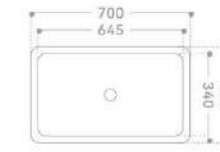

3519-70/80/90

Under counter basin
700x400x195mm
795x405x200mm
895x405x200mm

Inside diameter:
645x340x160mm
735x345x155mm
835x345x155mm

3519-70