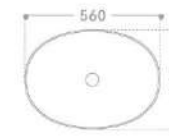

Pink

Green

Blue

Fashionable and noble design gives people incomparable living experience, and make the dream of bathroom come true.

2691 White

Counter basin
560x390x140mm

Gray

Black