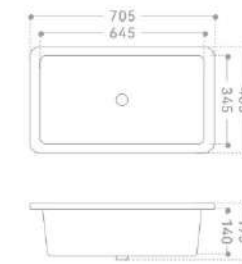

2215-80

*
Under counter basin
810x415x200mm
Inside diameter:
735x350x145mm

2215-70

*
Under counter basin
695x415x210mm
Inside diameter:
630x360x160mm

2215

*
Under counter basin
595x410x200mm
Inside diameter:
535x350x160mm

2214

*
Under counter basin
530x370x210mm
Inside diameter:
480x325x155mm

3518

Under counter basin
400x350x180mm

Inside diameter:
345x300x130mm

3510

Under counter basin
556x385x185mm

Inside diameter:
495x320x145mm

3516

*
Under counter basin
500x400x180mm

Inside diameter:
440x340x130mm

3511

*
Under counter basin
605x400x190mm

Inside diameter:
550x340x130mm

3517

*
Under counter basin
360x320x170mm

Inside diameter:
315x275x125mm

3512

*
Under counter basin
705x405x195mm

Inside diameter:
645x345x140mm

3523

*
Under counter basin
485x360x180mm

Inside diameter:
425x305x140mm

HIGH-END ELEGANT