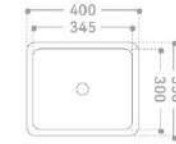

2215-80

*
Under counter basin
810x415x200mm
Inside diameter:
735x350x145mm

2215-70

*
Under counter basin
695x415x210mm
Inside diameter:
630x360x160mm

2215

*
Under counter basin
595x410x200mm
Inside diameter:
535x350x160mm

2214

*
Under counter basin
530x370x210mm
Inside diameter:
480x325x155mm

3518

Under counter basin
400x350x180mm

Inside diameter:
345x300x130mm

3510

Under counter basin
556x385x185mm

Inside diameter:
495x320x145mm

3516

*
Under counter basin
500x400x180mm

Inside diameter:
440x340x130mm

3511

*
Under counter basin
605x400x190mm

Inside diameter:
550x340x130mm

3517

*
Under counter basin
360x320x170mm

Inside diameter:
315x275x125mm

3512

*
Under counter basin
705x405x195mm

Inside diameter:
645x345x140mm

3523

*
Under counter basin
485x360x180mm

Inside diameter:
425x305x140mm

HIGH-END ELEGANT