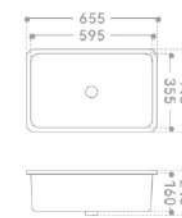

ES21/ES23/ES24/ES26/ES28

*
Under counter basin
535x375x190mm
590x395x200mm
600x400x200mm
655x410x215mm
710x420x200mm

Inside diameter:
480x325x140mm
540x340x160mm
550x350x150mm
595x355x160mm
660x370x150mm

ES26