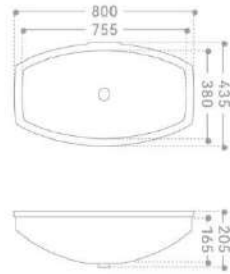

Inside diameter:
750x350x135mm

ES21/ES23/ES24/ES26/ES28

*
Under counter basin
535x375x190mm
590x395x200mm
600x400x200mm
655x410x215mm
710x420x200mm

Inside diameter:
480x325x140mm
540x340x160mm
550x350x150mm
595x355x160mm
660x370x150mm

3515

Under counter basin
750x400x185mm

Inside diameter:
690x330x130mm

LF-2

Under counter basin
565x410x200mm

Inside diameter:
515x360x160mm

K1

*
Under counter basin
600x420x200mm

Inside diameter:
555x370x160mm

209

*
Under counter basin
545x405x195mm

Inside diameter:
490x355x155mm

K2

*
Under counter basin
800x435x205mm

Inside diameter:
755x380x165mm

028

*
Under counter basin
620x440x220mm

Inside diameter:
565x380x170mm

GOOD PORCELAIN

Unique and elegant frosted feeling is
a major trend in current interior design, which add pure personality
and style.

GLAZED CERAMIC BASIN PRODUCTS