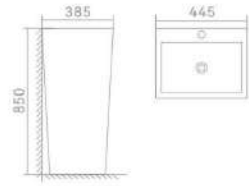

303 White
*
Column basin
530x465x865mm

306 White
*
Column basin
510x460x890mm