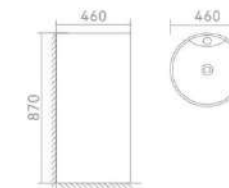

GLAZED CERAMIC BASIN PRODUCTS

206B White
*
Column basin
460x460x870mm

206C White
*
Column basin
460x460x855mm