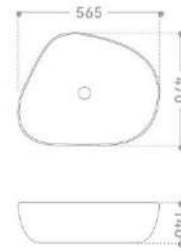

Gray

Black

Green

Blue ashes

V5 White

Counter basin
565x470x140mm

Gray

Black