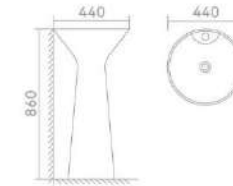

303 White
*
Column basin
530x465x865mm

306 White
*
Column basin
510x460x890mm