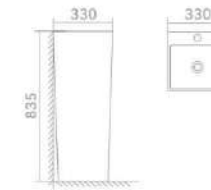

201 Black
*
Column basin
330x330x835mm