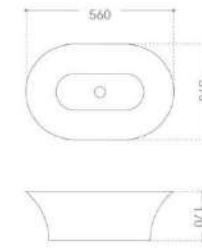

Counter basin
700x360x130mm
560x360x130mm
360x360x130mm

Matt gray

Matt khaki

Matt white

Fine Fire Clay Product

FC2305 White

*
Counter basin
560x370x170mm

FC2303 White