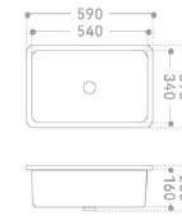

ES21/ES23/ES24/ES26/ES28

*
Under counter basin
535x375x190mm
590x395x200mm
600x400x200mm
655x410x215mm
710x420x200mm

Inside diameter:
480x325x140mm
540x340x160mm
550x350x150mm
595x355x160mm
660x370x150mm

ES23