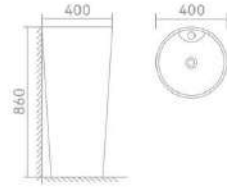

inside diameter:
490x320x165mm
525x335x160mm
550x355x175mm

5336

5738

6140

TASTE ART MEANS
TASTING LIFE

Ceramic basin fired in high temperature of 1280° C,
one time firing will make the surface smoothly and easy clean,
this is the best choice for you.

YZ-100/90/80/70/60

Cabinet basin
1000x475x205mm
900x475x205mm
800x475x205mm
700x475x205mm
600x475x205mm

YZ-100

YZ-90

YZ-80

YZ-70

YZ-60

NANO TITANIUM GLAZE

Greatly enhances the
scratch and
impact resistance of the glaze surface

201 White
*
Column basin
330x330x835mm

201 Black
*
Column basin
330x330x835mm

202 White

•
Column basin
400x400x860mm

203 White

•
Column basin
500x500x860mm