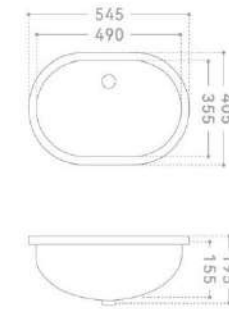

Inside diameter:
750x350x135mm

ES21/ES23/ES24/ES26/ES28

*
Under counter basin
535x375x190mm
590x395x200mm
600x400x200mm
655x410x215mm
710x420x200mm

Inside diameter:
480x325x140mm
540x340x160mm
550x350x150mm
595x355x160mm
660x370x150mm

3515

Under counter basin
750x400x185mm

Inside diameter:
690x330x130mm

LF-2

Under counter basin
565x410x200mm

Inside diameter:
515x360x160mm

K1

*
Under counter basin
600x420x200mm

Inside diameter:
555x370x160mm

209

*
Under counter basin
545x405x195mm

Inside diameter:
490x355x155mm

K2

*
Under counter basin
800x435x205mm

Inside diameter:
755x380x165mm

028

*
Under counter basin
620x440x220mm

Inside diameter:
565x380x170mm

GOOD PORCELAIN

Unique and elegant frosted feeling is
a major trend in current interior design, which add pure personality
and style.

GLAZED CERAMIC BASIN PRODUCTS