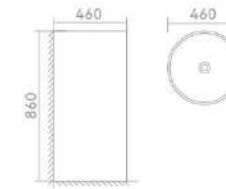

inside diameter:
490x320x165mm
525x335x160mm
550x355x175mm

5336

5738

6140

TASTE ART MEANS
TASTING LIFE

Ceramic basin fired in high temperature of 1280° C,
one time firing will make the surface smoothly and easy clean,
this is the best choice for you.

202C White

•
Column basin
400x400x860mm

204 White

•
Column basin
400x400x850mm

204C White
*
Column basin
400x400x850mm

205 White
*
Column basin
460x460x980mm

204 Black
*
Column basin
410x410x855mm

206A White
*
Column basin
460x460x860mm