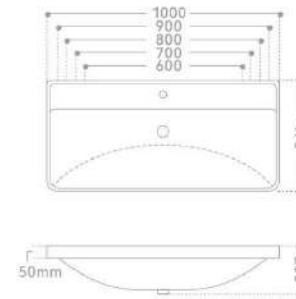

5452 左

Under counter washtub
545x520x130mm
inside diameter:
500x475x100mm

5452 右

Under counter washtub
545x520x130mm
inside diameter:
500x475x100mm

RUBBING DIVERSION

6460 左

*
Under counter washtub
640x420x180mm
Inside diameter:
580x370x165mm

5460 左

*
Under counter washtub
540x420x180mm
Inside diameter:
475x370x165mm

4460 左

*
Under counter washtub
440x420x180mm
Inside diameter:
390x370x165mm

WATER
OVERFLOW
PREVENTION

5336/5738/6140

Under counter washtub
535x360x215mm
570x380x220mm
610x400x225mm

inside diameter:
490x320x165mm
525x335x160mm
550x355x175mm

5336

5738

6140

TASTE ART MEANS
TASTING LIFE

Ceramic basin fired in high temperature of 1280° C,
one time firing will make the surface smoothly and easy clean,
this is the best choice for you.

YZ-100/90/80/70/60

Cabinet basin
1000x475x205mm
900x475x205mm
800x475x205mm
700x475x205mm
600x475x205mm

YZ-100

YZ-90

YZ-80

YZ-70

YZ-60

NANO TITANIUM GLAZE