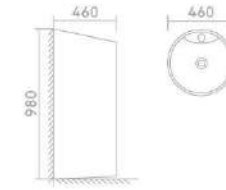

inside diameter:
490x320x165mm
525x335x160mm
550x355x175mm

5336

5738

6140

TASTE ART MEANS
TASTING LIFE

Ceramic basin fired in high temperature of 1280° C,
one time firing will make the surface smoothly and easy clean,
this is the best choice for you.

202C White

•
Column basin
400x400x860mm

204 White

•
Column basin
400x400x850mm

204C White
*
Column basin
400x400x850mm

205 White
*
Column basin
460x460x980mm

204 Black
*
Column basin
410x410x855mm

206A White
*
Column basin
460x460x860mm