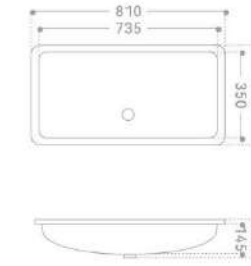

GLAZED CERAMIC BASIN PRODUCTS

2680

Sami recessed basin
610x405x160mm

2699

Semi-hanging basin
410x410x200mm

K4

Sami recessed basin
600x410x170mm

408

Sami recessed basin
580x410x170mm

2506

Sami recessed basin
560x410x190mm

2649

Sami recessed basin
445x320x145mm

2661

Sami recessed basin
500x380x130mm

ENJOY LIFE
LIGHTLY

2215-80

*
Under counter basin
810x415x200mm
Inside diameter:
735x350x145mm

2215-70

*
Under counter basin
695x415x210mm
Inside diameter:
630x360x160mm

2215

*
Under counter basin
595x410x200mm
Inside diameter:
535x350x160mm

2214

*
Under counter basin
530x370x210mm
Inside diameter:
480x325x155mm

3518

Under counter basin
400x350x180mm

Inside diameter:
345x300x130mm

3510

Under counter basin
556x385x185mm

Inside diameter:
495x320x145mm