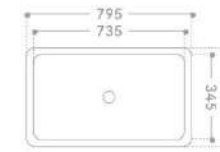

*
Under counter basin
620x440x220mm

Inside diameter:
565x380x170mm

GOOD PORCELAIN

Unique and elegant frosted feeling is
a major trend in current interior design, which add pure personality
and style.

GLAZED CERAMIC BASIN PRODUCTS

3521-60/70/80

Under counter basin
610x420x215mm
710x420x215mm
810x420x205mm

Inside diameter:
550x360x165mm
650x360x165mm
750x365x165mm

3521-60

3521-70

3521-80

GLAZED CERAMIC BASIN

3519-70/80/90

Under counter basin
700x400x195mm
795x405x200mm
895x405x200mm

Inside diameter:
645x340x160mm
735x345x155mm
835x345x155mm

3519-70

3519-80

3519-90

LAUNDRY WITH DEPTH

Intimate design is upgraded, a wash basin of multi-purpose to meet the needs of the whole family, both can wash and laundry are practical for your life.