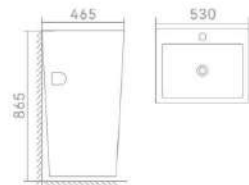

301 White
*
Column basin
450x450x845mm

302 White
*
Column basin
445x385x850mm

305 White
*
Column basin
440x440x860mm

303 White
*
Column basin
530x465x865mm

306 White
*
Column basin
510x460x890mm

307A White
*
Column basin
410x410x850mm