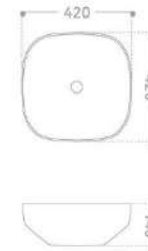

Blue

FASHION MINIMALIST

GLAZED CERAMIC BASIN PRODUCTS

2677 White

Counter basin
420x420x140mm

Gray

Black

Pink