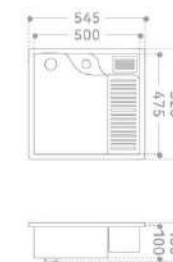

3521-60/70/80

Under counter basin
610x420x215mm
710x420x215mm
810x420x205mm

Inside diameter:
550x360x165mm
650x360x165mm
750x365x165mm

3521-60

3521-70

3521-80

GLAZED CERAMIC BASIN

3519-70/80/90

Under counter basin
700x400x195mm
795x405x200mm
895x405x200mm

Inside diameter:
645x340x160mm
735x345x155mm
835x345x155mm

3519-70

3519-80

3519-90

LAUNDRY WITH DEPTH

Intimate design is upgraded, a wash basin of multi-purpose to meet the needs of the whole family, both can wash and laundry are practical for your life.

5452 左

Under counter washtub
545x520x130mm
inside diameter:
500x475x100mm

5452 右

Under counter washtub
545x520x130mm
inside diameter:
500x475x100mm

RUBBING DIVERSION

6460 左

*
Under counter washtub
640x420x180mm
Inside diameter:
580x370x165mm