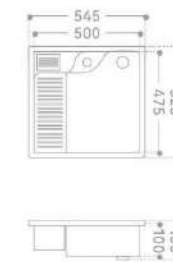

3521-60/70/80

Under counter basin
610x420x215mm
710x420x215mm
810x420x205mm

Inside diameter:
550x360x165mm
650x360x165mm
750x365x165mm

3521-60

3521-70

3521-80

GLAZED CERAMIC BASIN

3519-70/80/90

Under counter basin
700x400x195mm
795x405x200mm
895x405x200mm

Inside diameter:
645x340x160mm
735x345x155mm
835x345x155mm

3519-70

3519-80

3519-90

LAUNDRY WITH DEPTH

Intimate design is upgraded, a wash basin of multi-purpose to meet the needs of the whole family, both can wash and laundry are practical for your life.

5452 左

Under counter washtub
545x520x130mm
inside diameter:
500x475x100mm

5452 右

Under counter washtub
545x520x130mm
inside diameter:
500x475x100mm

RUBBING DIVERSION

6460 左

*
Under counter washtub
640x420x180mm
Inside diameter:
580x370x165mm