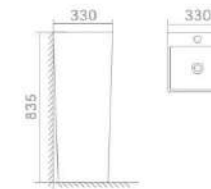

NANO TITANIUM GLAZE

Greatly enhances the
scratch and
impact resistance of the glaze surface

201 White
*
Column basin
330x330x835mm

201 Black
*
Column basin
330x330x835mm