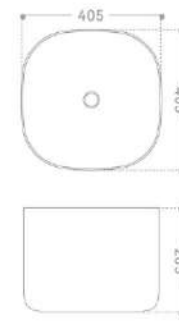

*
Counter basin
380x380x180mm

Matt gray

Matt khaki

Matt white

2693 White

Counter basin
405x405x285mm

Gray

Black