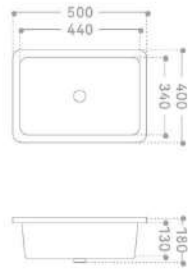

2215-80

*
Under counter basin
810x415x200mm
Inside diameter:
735x350x145mm

2215-70

*
Under counter basin
695x415x210mm
Inside diameter:
630x360x160mm

2215

*
Under counter basin
595x410x200mm
Inside diameter:
535x350x160mm

2214

*
Under counter basin
530x370x210mm
Inside diameter:
480x325x155mm

3518

Under counter basin
400x350x180mm

Inside diameter:
345x300x130mm

3510

Under counter basin
556x385x185mm

Inside diameter:
495x320x145mm

3516

*
Under counter basin
500x400x180mm

Inside diameter:
440x340x130mm

3511

*
Under counter basin
605x400x190mm

Inside diameter:
550x340x130mm

3517

*
Under counter basin
360x320x170mm

Inside diameter:
315x275x125mm

3512

*
Under counter basin
705x405x195mm

Inside diameter:
645x345x140mm

3523

*
Under counter basin
485x360x180mm

Inside diameter:
425x305x140mm

HIGH-END ELEGANT