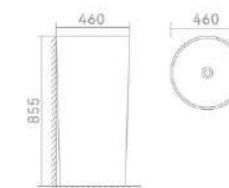

inside diameter:
490x320x165mm
525x335x160mm
550x355x175mm

5336

5738

6140

TASTE ART MEANS
TASTING LIFE

Ceramic basin fired in high temperature of 1280° C,
one time firing will make the surface smoothly and easy clean,
this is the best choice for you.

202C White

•
Column basin
400x400x860mm

204 White

•
Column basin
400x400x850mm

204C White
*
Column basin
400x400x850mm

205 White
*
Column basin
460x460x980mm

204 Black
*
Column basin
410x410x855mm

206A White
*
Column basin
460x460x860mm

GLAZED CERAMIC BASIN PRODUCTS

206B White
*
Column basin
460x460x870mm

206C White
*
Column basin
460x460x855mm

207 White
*
Column basin
440x360x865mm

209 White
*
Column basin
480x480x855mm

208 White
*
Column basin
400x400x850mm