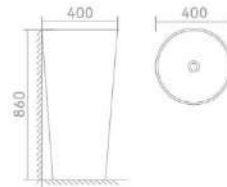

202C White

•
Column basin
400x400x860mm