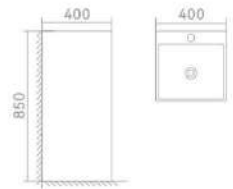

GLAZED CERAMIC BASIN PRODUCTS

206B White
*
Column basin
460x460x870mm

206C White
*
Column basin
460x460x855mm

207 White
*
Column basin
440x360x865mm

209 White
*
Column basin
480x480x855mm

208 White
*
Column basin
400x400x850mm