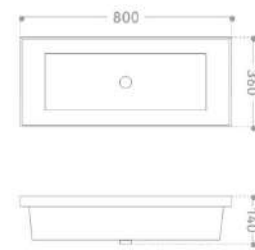

2722-80 White

•
Counter basin
800x360x140mm

Gray