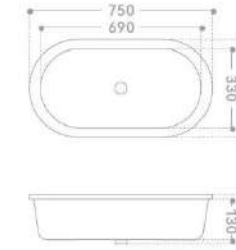

Inside diameter:
315x275x125mm

3512

*
Under counter basin
705x405x195mm

Inside diameter:
645x345x140mm

3523

*
Under counter basin
485x360x180mm

Inside diameter:
425x305x140mm

HIGH-END ELEGANT

Inside diameter:
750x350x135mm

ES21/ES23/ES24/ES26/ES28

*
Under counter basin
535x375x190mm
590x395x200mm
600x400x200mm
655x410x215mm
710x420x200mm

Inside diameter:
480x325x140mm
540x340x160mm
550x350x150mm
595x355x160mm
660x370x150mm

3515

Under counter basin
750x400x185mm

Inside diameter:
690x330x130mm

LF-2

Under counter basin
565x410x200mm

Inside diameter:
515x360x160mm

K1

*
Under counter basin
600x420x200mm

Inside diameter:
555x370x160mm

209

*
Under counter basin
545x405x195mm

Inside diameter:
490x355x155mm

K2

*
Under counter basin
800x435x205mm

Inside diameter:
755x380x165mm

028