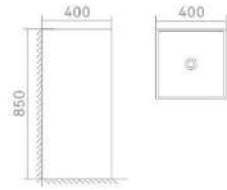

202C White

•
Column basin
400x400x860mm

204 White

•
Column basin
400x400x850mm

204C White
*
Column basin
400x400x850mm

205 White
*
Column basin
460x460x980mm

204 Black
*
Column basin
410x410x855mm

206A White
*
Column basin
460x460x860mm