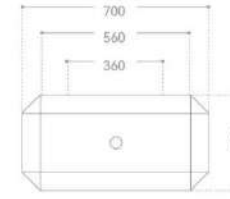

GLAZED CERAMIC BASIN PRODUCTS

FC2306 White

Counter basin
700x360x130mm
560x360x130mm
360x360x130mm

Matt gray