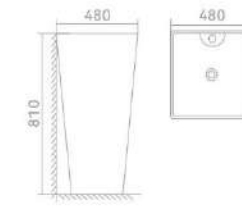

307B White
*
Column basin
410x410x850mm