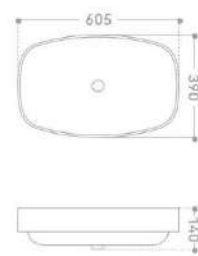

Pink

Green

Blue

2662 White

Counter basin
605x390x140mm

Gray

Black

basin