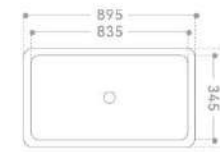

3521-60/70/80

Under counter basin
610x420x215mm
710x420x215mm
810x420x205mm

Inside diameter:
550x360x165mm
650x360x165mm
750x365x165mm

3521-60

3521-70

3521-80

GLAZED CERAMIC BASIN

3519-70/80/90

Under counter basin
700x400x195mm
795x405x200mm
895x405x200mm

Inside diameter:
645x340x160mm
735x345x155mm
835x345x155mm

3519-70

3519-80

3519-90

LAUNDRY WITH DEPTH

Intimate design is upgraded, a wash basin of multi-purpose to meet the needs of the whole family, both can wash and laundry are practical for your life.