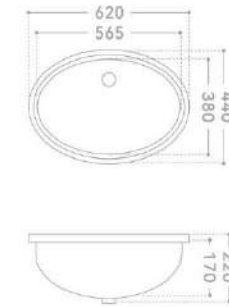

Inside diameter:
750x350x135mm

ES21/ES23/ES24/ES26/ES28

*
Under counter basin
535x375x190mm
590x395x200mm
600x400x200mm
655x410x215mm
710x420x200mm

Inside diameter:
480x325x140mm
540x340x160mm
550x350x150mm
595x355x160mm
660x370x150mm

3515

Under counter basin
750x400x185mm

Inside diameter:
690x330x130mm

LF-2

Under counter basin
565x410x200mm

Inside diameter:
515x360x160mm

K1

*
Under counter basin
600x420x200mm

Inside diameter:
555x370x160mm

209

*
Under counter basin
545x405x195mm

Inside diameter:
490x355x155mm

K2

*
Under counter basin
800x435x205mm

Inside diameter:
755x380x165mm

028

*
Under counter basin
620x440x220mm

Inside diameter:
565x380x170mm

GOOD PORCELAIN

Unique and elegant frosted feeling is
a major trend in current interior design, which add pure personality
and style.

GLAZED CERAMIC BASIN PRODUCTS