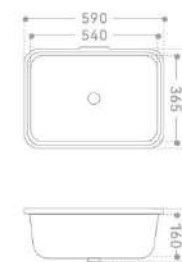

Inside diameter:
315x275x125mm

3512

*
Under counter basin
705x405x195mm

Inside diameter:
645x345x140mm

3523

*
Under counter basin
485x360x180mm

Inside diameter:
425x305x140mm

HIGH-END ELEGANT

ES1

Under counter basin
440x435x180mm

Inside diameter:
385x385x130mm

ES2

Under counter basin
590x420x190mm

Inside diameter:
540x365x160mm

ES3

Under counter basin
800x400x195mm

Inside diameter:
750x350x135mm

ES21/ES23/ES24/ES26/ES28

*
Under counter basin
535x375x190mm
590x395x200mm
600x400x200mm
655x410x215mm
710x420x200mm

Inside diameter:
480x325x140mm
540x340x160mm
550x350x150mm
595x355x160mm
660x370x150mm