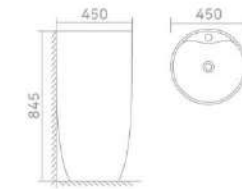

301 White
*
Column basin
450x450x845mm