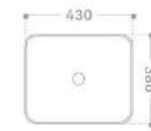

2676-43 White

Counter basin
430x380x140mm