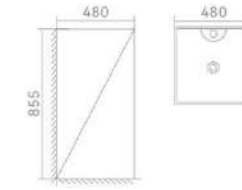

GLAZED CERAMIC BASIN PRODUCTS

206B White
*
Column basin
460x460x870mm

206C White
*
Column basin
460x460x855mm

207 White
*
Column basin
440x360x865mm

209 White
*
Column basin
480x480x855mm

208 White
*
Column basin
400x400x850mm