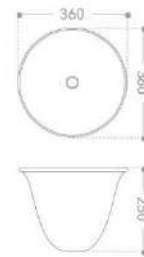

2696 White

Counter basin
360x360x250mm

Gray