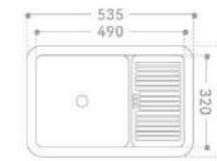

5460 左

*
Under counter washtub
540x420x180mm
Inside diameter:
475x370x165mm

4460 左

*
Under counter washtub
440x420x180mm
Inside diameter:
390x370x165mm

WATER
OVERFLOW
PREVENTION

5336/5738/6140

Under counter washtub
535x360x215mm
570x380x220mm
610x400x225mm

inside diameter:
490x320x165mm
525x335x160mm
550x355x175mm

5336

5738

6140

TASTE ART MEANS
TASTING LIFE

Ceramic basin fired in high temperature of 1280° C,
one time firing will make the surface smoothly and easy clean,
this is the best choice for you.