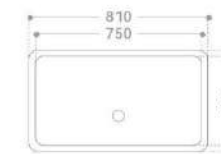

*
Under counter basin
620x440x220mm

Inside diameter:
565x380x170mm

GOOD PORCELAIN

Unique and elegant frosted feeling is
a major trend in current interior design, which add pure personality
and style.

GLAZED CERAMIC BASIN PRODUCTS

3521-60/70/80

Under counter basin
610x420x215mm
710x420x215mm
810x420x205mm

Inside diameter:
550x360x165mm
650x360x165mm
750x365x165mm

3521-60

3521-70

3521-80

GLAZED CERAMIC BASIN

3519-70/80/90