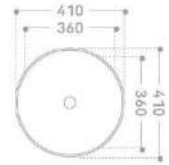

Green

Blue

2593-36 White
2593-41 White

Counter basin
360x360x120mm
410x410x120mm

Gray

Black

Pink

Green