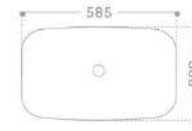

Green

Blue

Blue ashes

GLAZED CERAMIC BASIN PRODUCTS

2679 White

Counter basin
585x380x140mm

Gray

Black