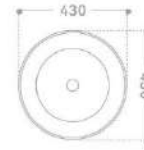

Blue

Blue ashes

2603 White

Counter basin
430x430x130mm

Gray

Black

Pink

Green