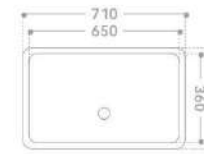

GOOD PORCELAIN

Unique and elegant frosted feeling is
a major trend in current interior design, which add pure personality
and style.

GLAZED CERAMIC BASIN PRODUCTS

3521-60/70/80

Under counter basin
610x420x215mm
710x420x215mm
810x420x205mm

Inside diameter:
550x360x165mm
650x360x165mm
750x365x165mm

3521-70