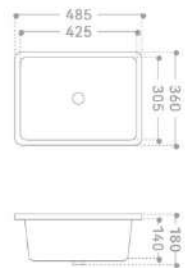

3516

*
Under counter basin
500x400x180mm

Inside diameter:
440x340x130mm

3511

*
Under counter basin
605x400x190mm

Inside diameter:
550x340x130mm

3517

*
Under counter basin
360x320x170mm

Inside diameter:
315x275x125mm

3512

*
Under counter basin
705x405x195mm

Inside diameter:
645x345x140mm

3523

*
Under counter basin
485x360x180mm

Inside diameter:
425x305x140mm

HIGH-END ELEGANT

ES1

Under counter basin
440x435x180mm

Inside diameter:
385x385x130mm

ES2

Under counter basin
590x420x190mm

Inside diameter:
540x365x160mm

ES3

Under counter basin
800x400x195mm

Inside diameter:
750x350x135mm

ES21/ES23/ES24/ES26/ES28

*
Under counter basin
535x375x190mm
590x395x200mm
600x400x200mm
655x410x215mm
710x420x200mm

Inside diameter:
480x325x140mm
540x340x160mm
550x350x150mm
595x355x160mm
660x370x150mm