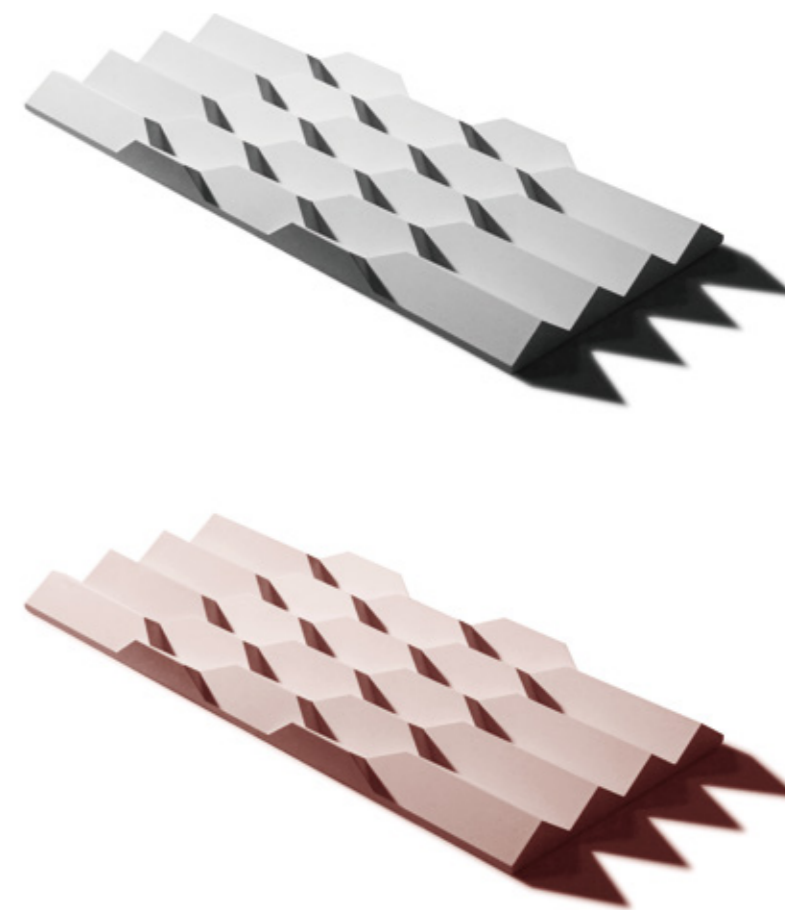

61 SICILIA

牆面使用

11.2 pcs/m²

2.5 kg/pcs

厚度

28 kg/m²