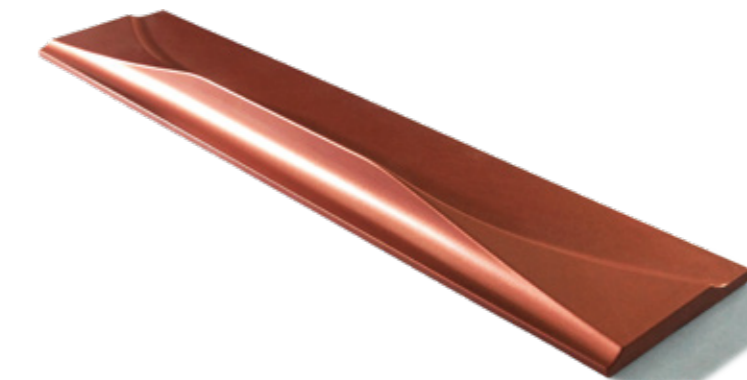

62 EROS

墙面使用

13.9 pcs/m²

1.6 kg/pcs

厚度

22.2 kg/m²