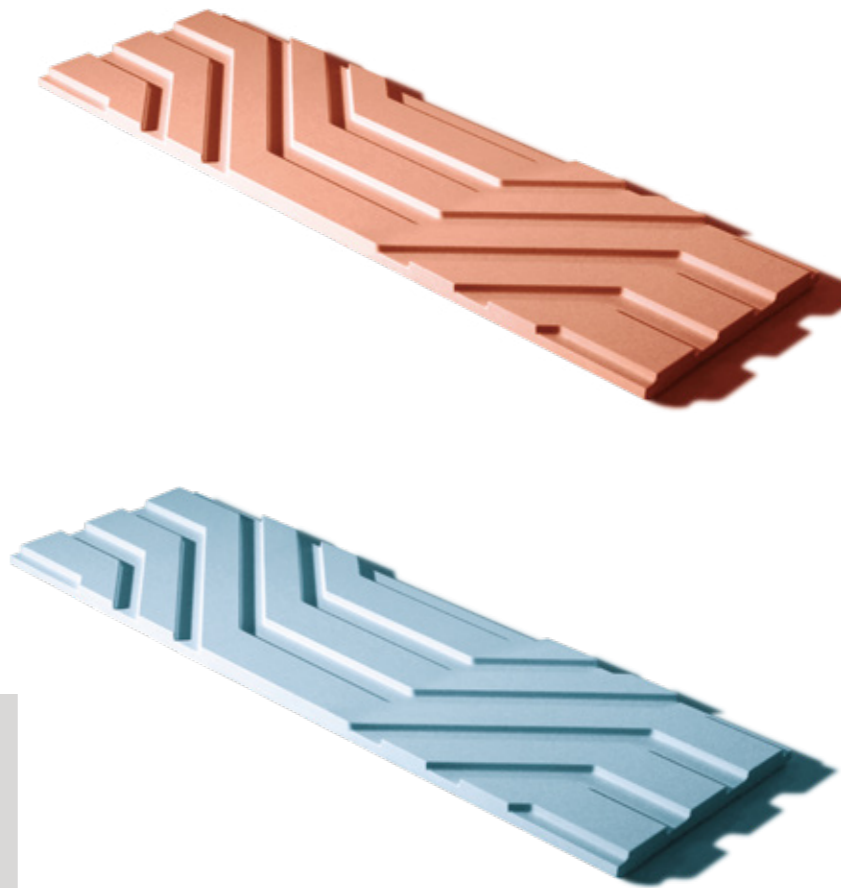

60T WHITE 10C GREY 60T BROWN 10T GREEN 10C BLUE

54 ZEPHYR

墙面使用

20 pcs/m²
0.8 kg/pcs

厚度

16 kg/m²

60T WHITE

10C GREY