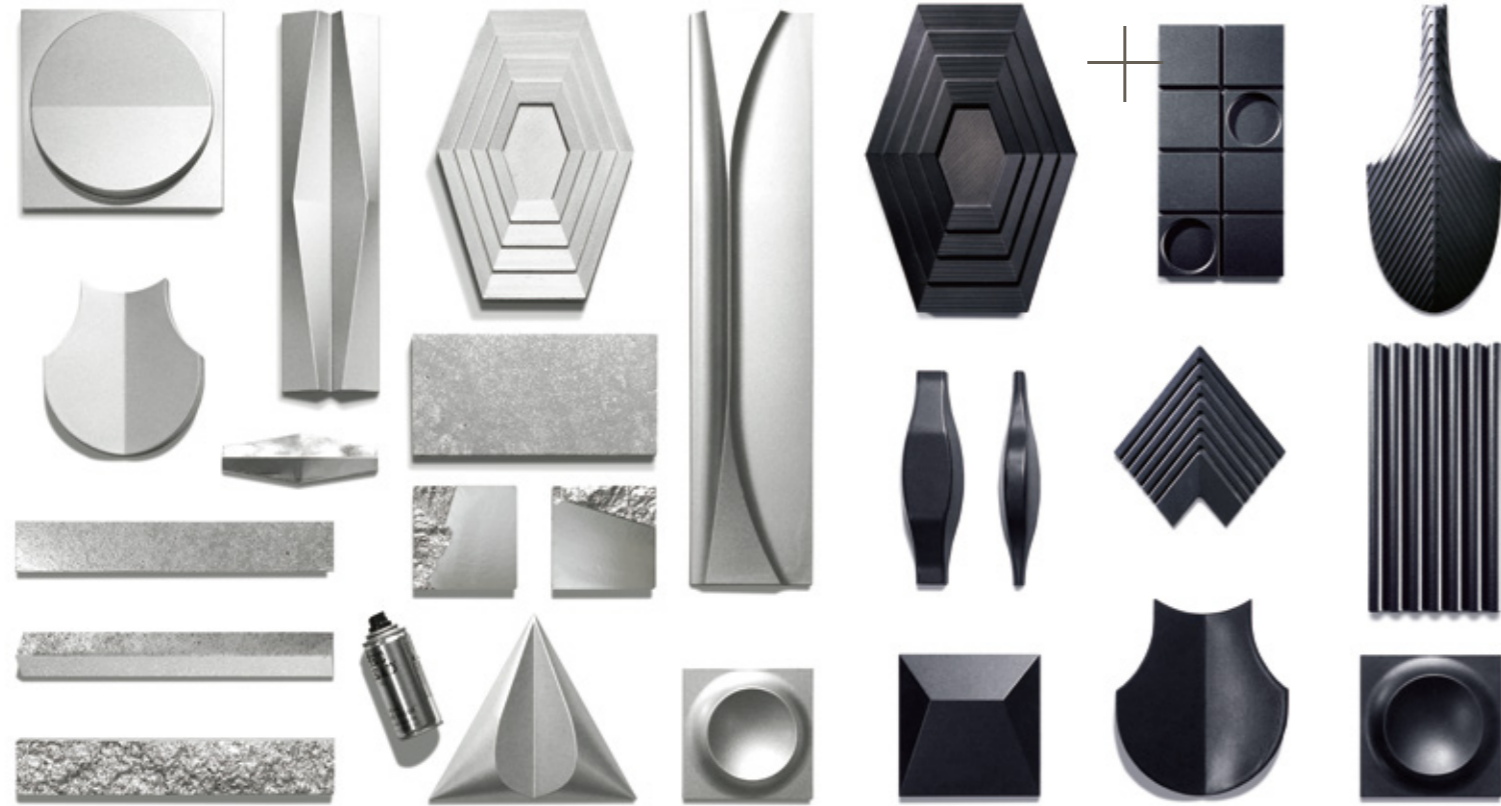

METAL COLOR