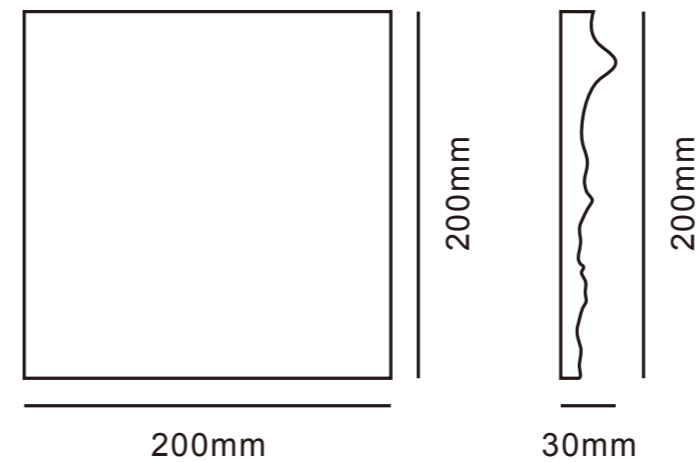

63 MARS

墙面使用

25 pcs/m²
1.4 kg/pcs
35 kg/m²

厚度