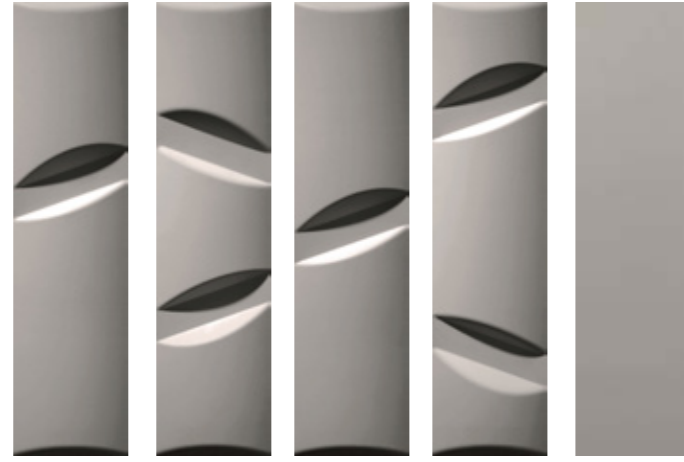

60T WHITE

10C GREY

59 APOLLO

10C BEIGE

60T BROWN

SEA BLUE

DARK BLUE

DARK GREEN