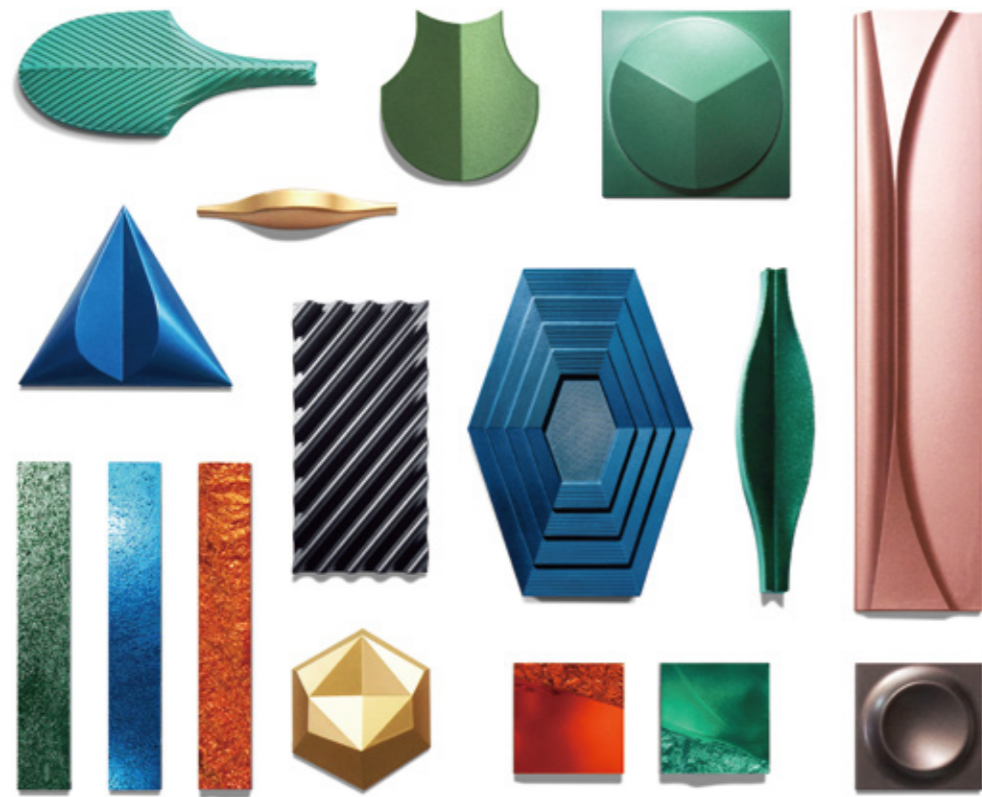

METAL COLOR