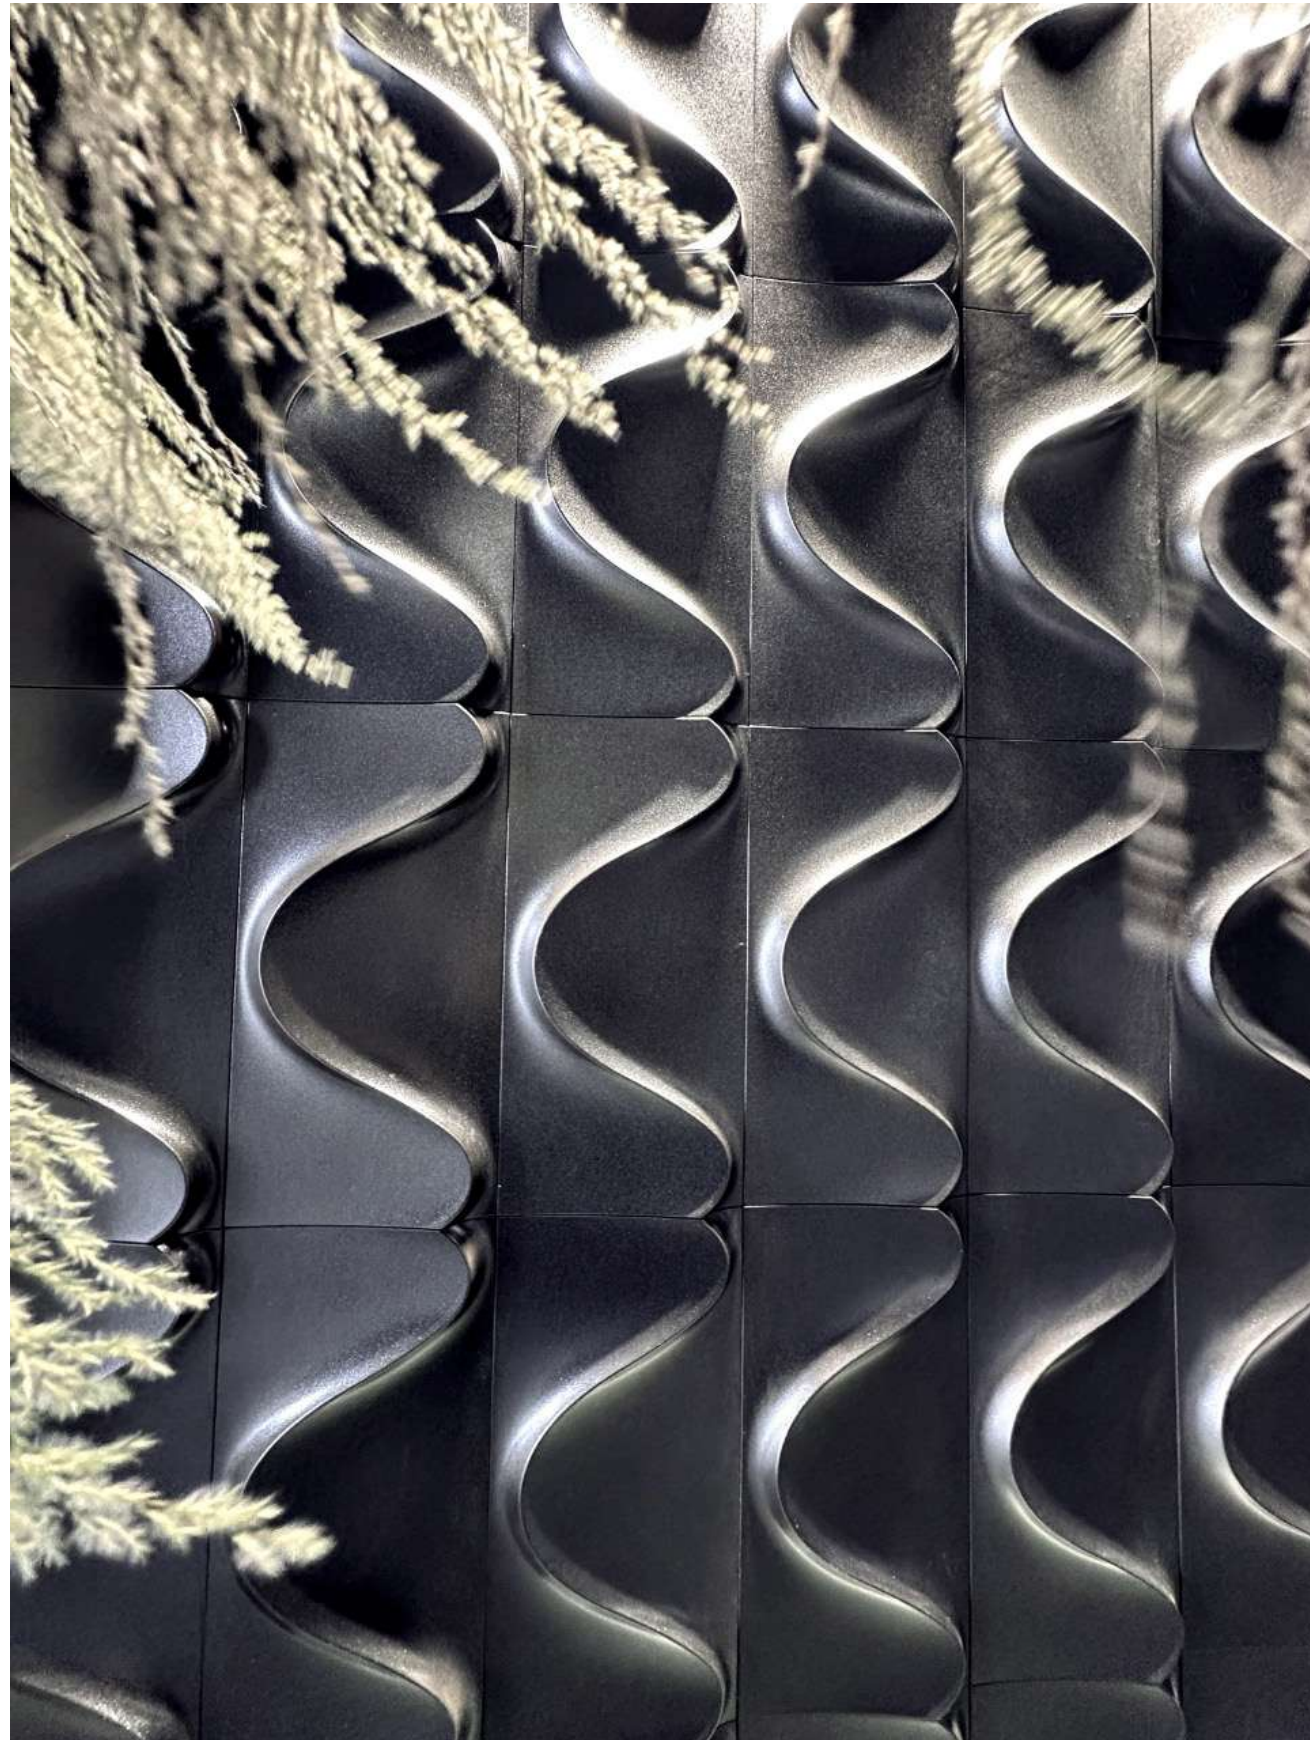

FLUSSO

3D WALL