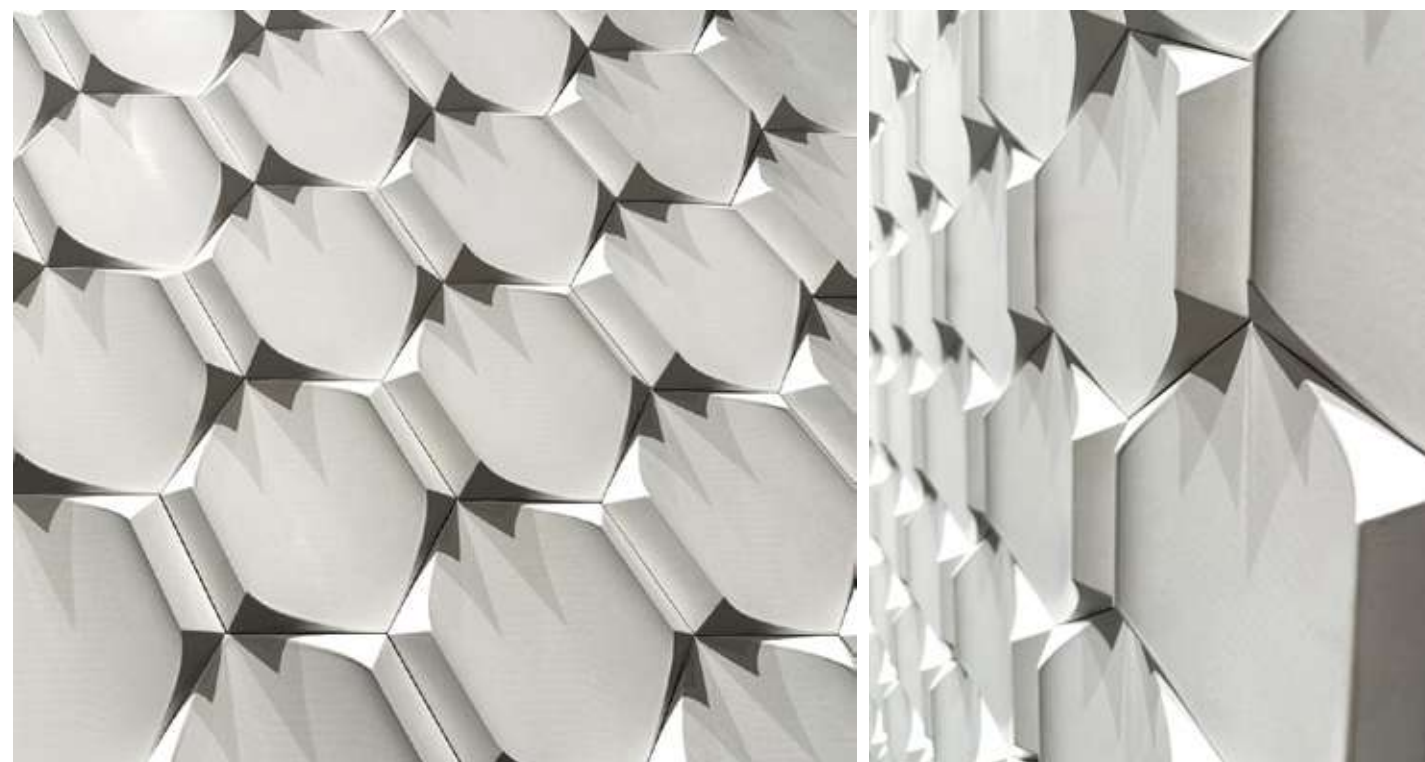

3D WALL

60T WHITE

60T GREY

10C GREEN

10C BLUE

10C RED

MT-BLACK

173mmX200mmX20mm 0.64kg/pcs 40pcs/sqm 26kg/sqm