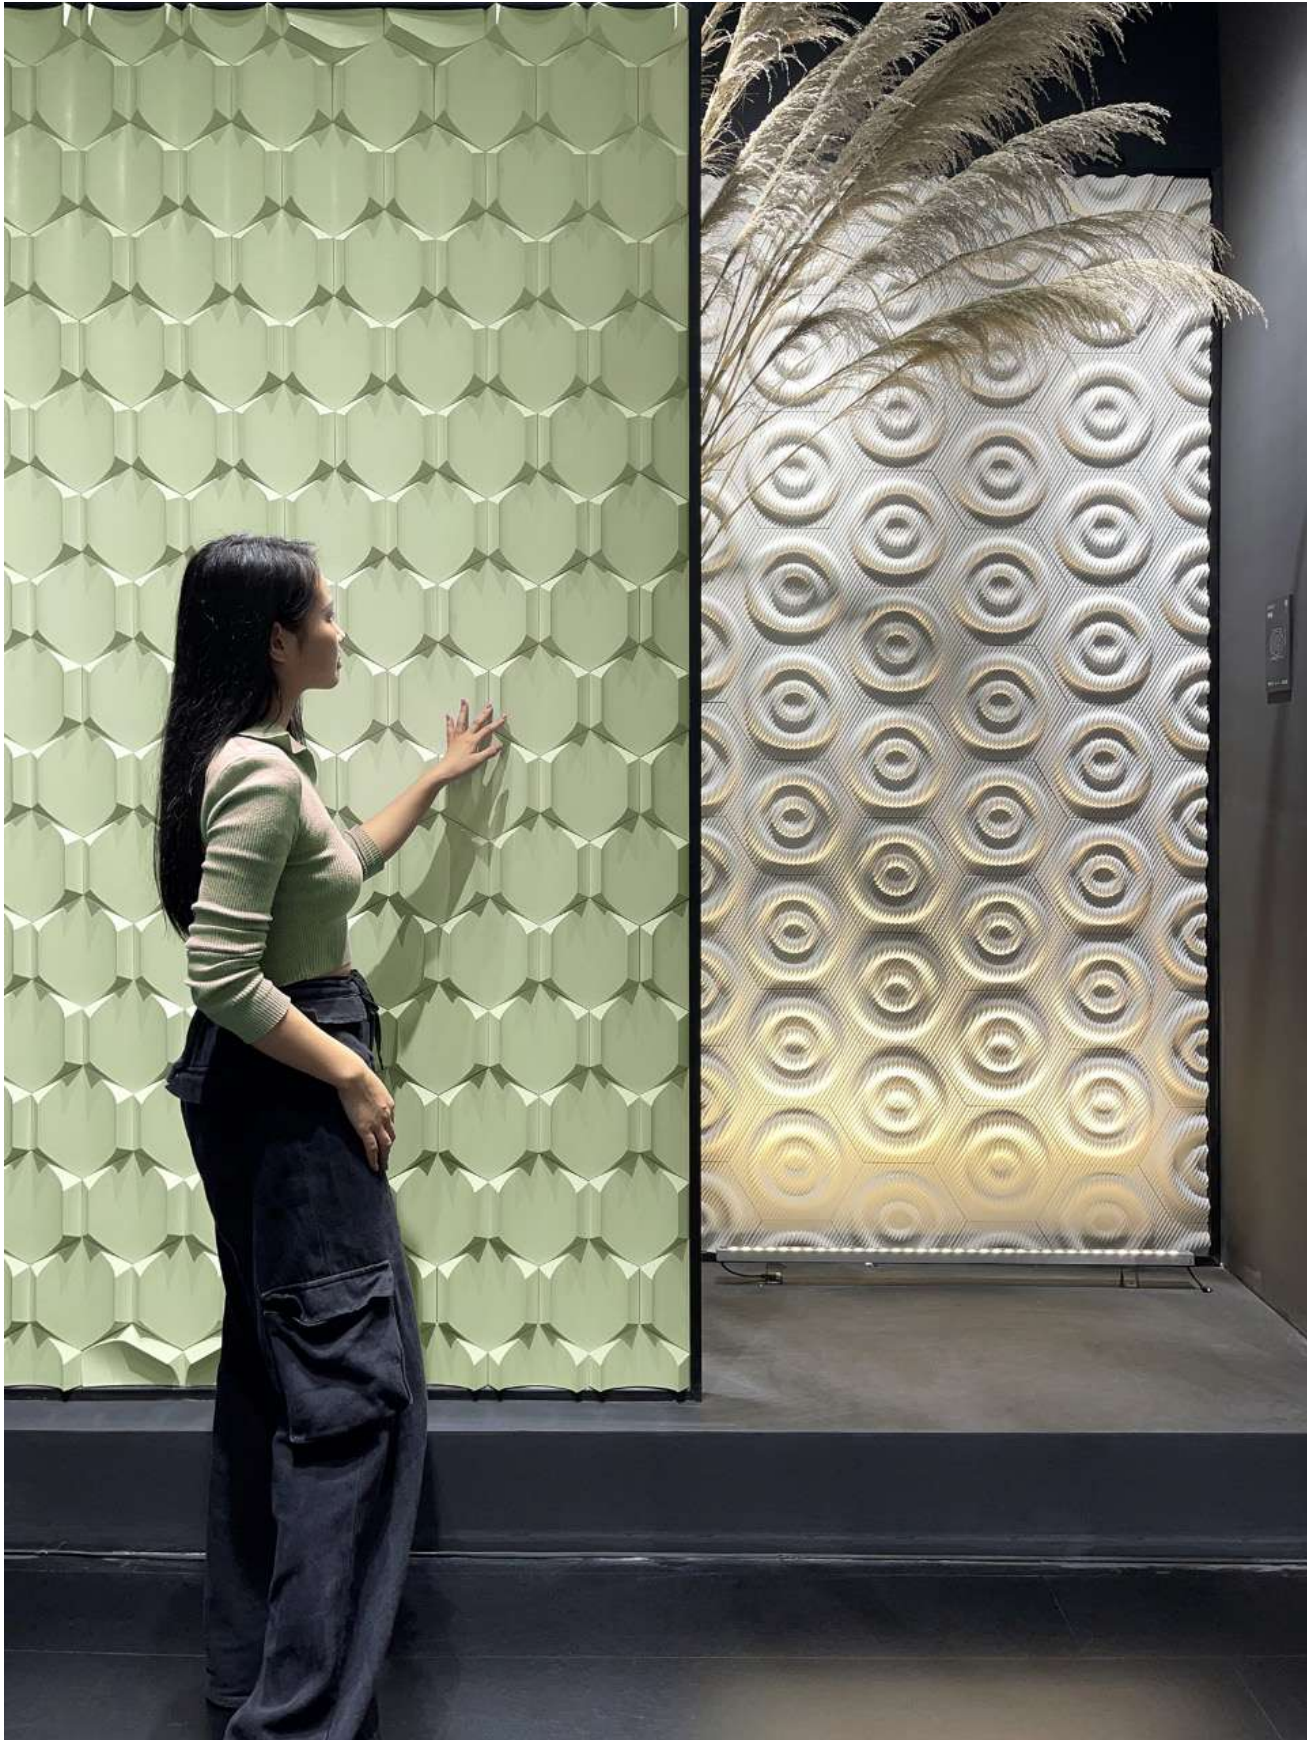

VETRO

3D WALL