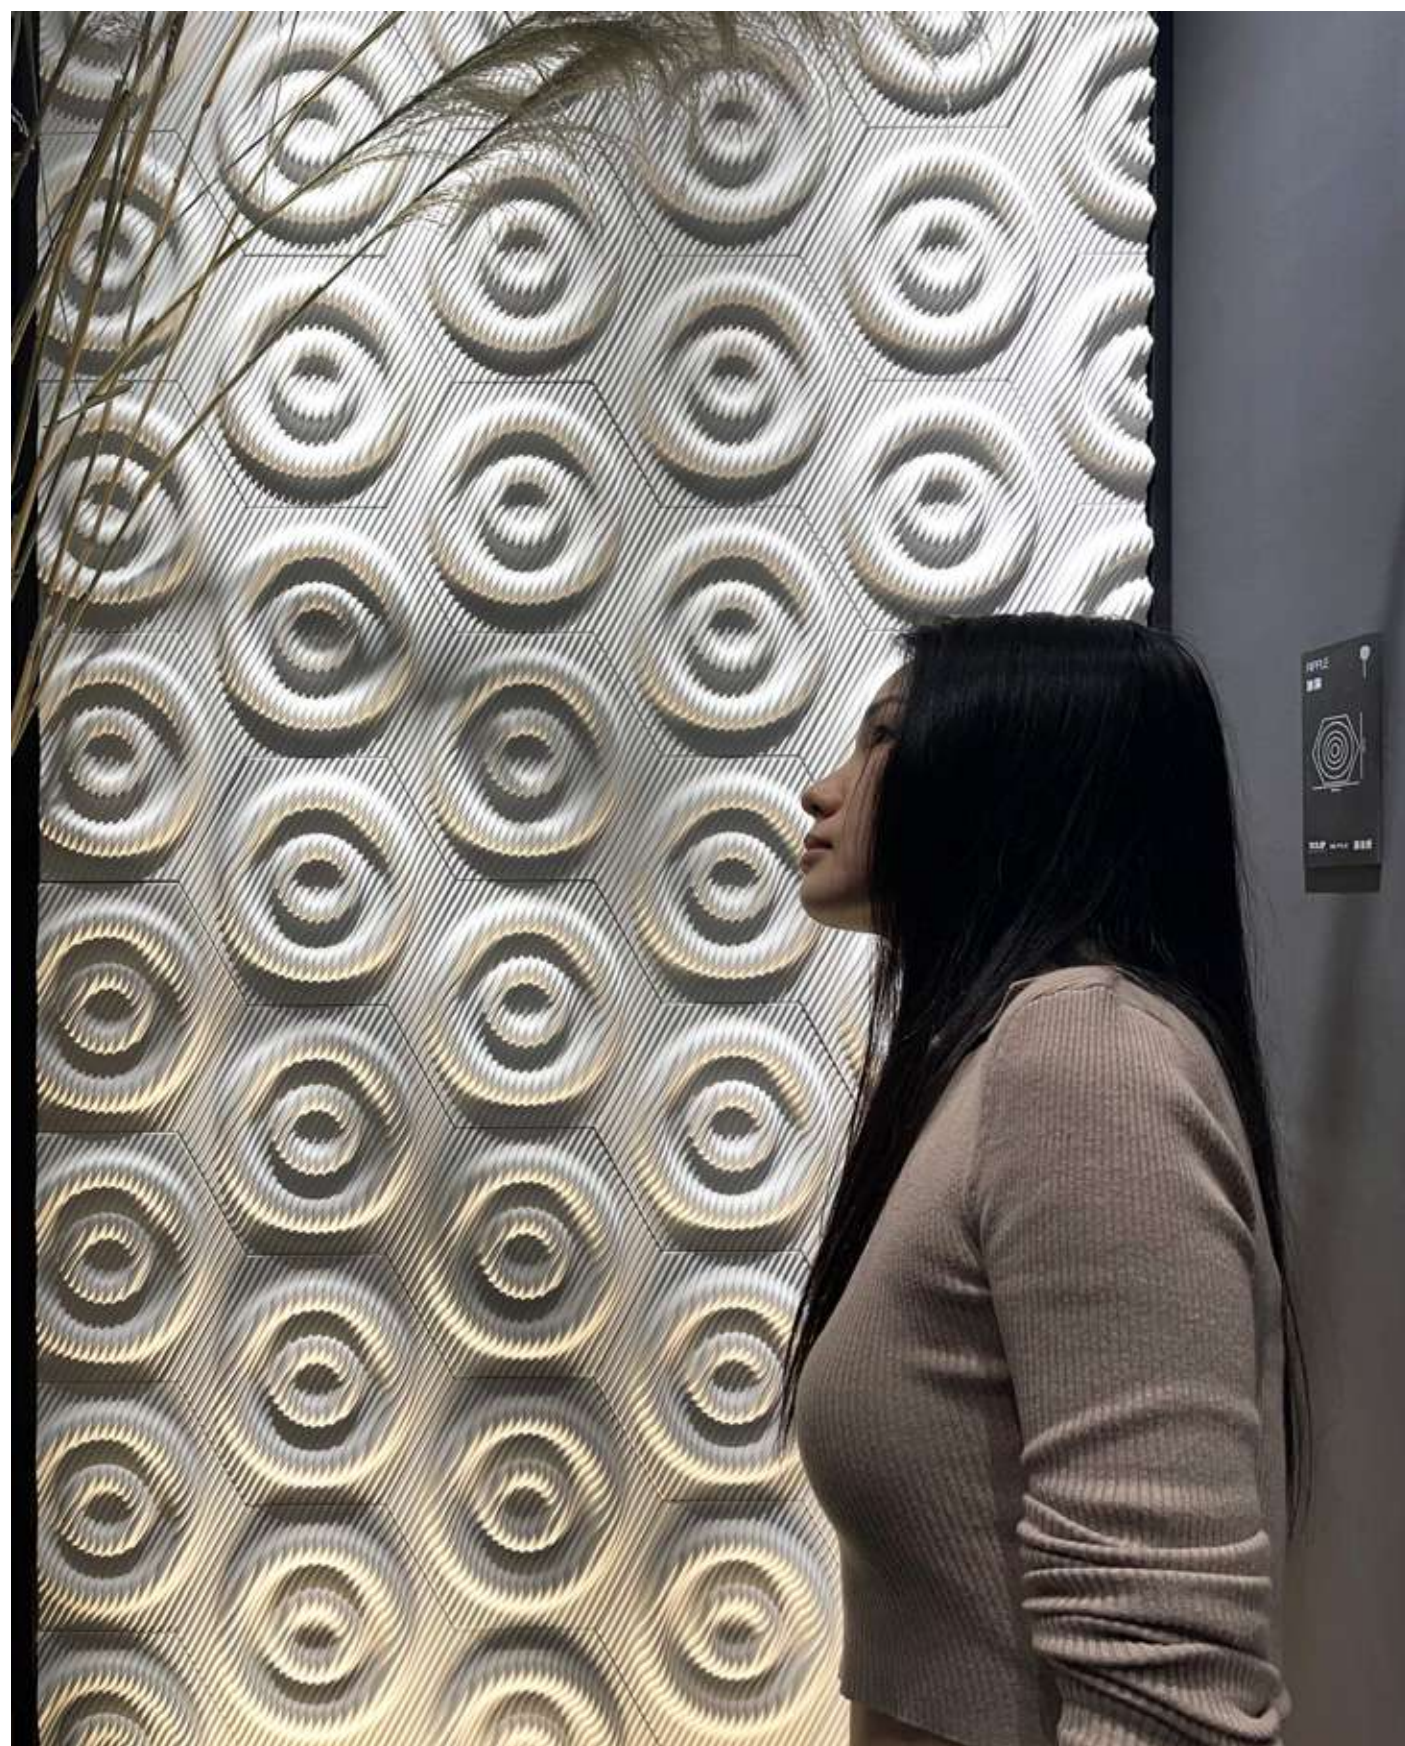

ONDA

3D WALL