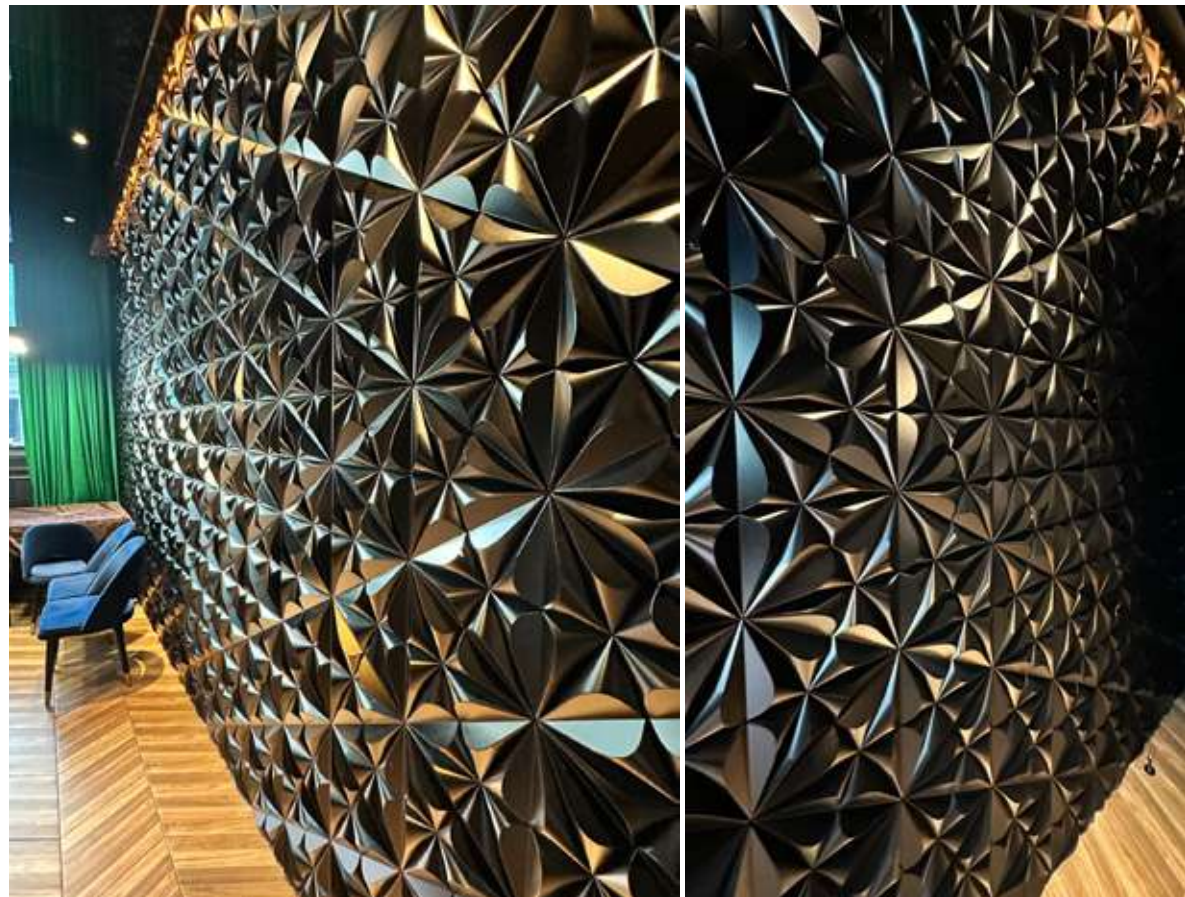

TRIADE

3D WALL