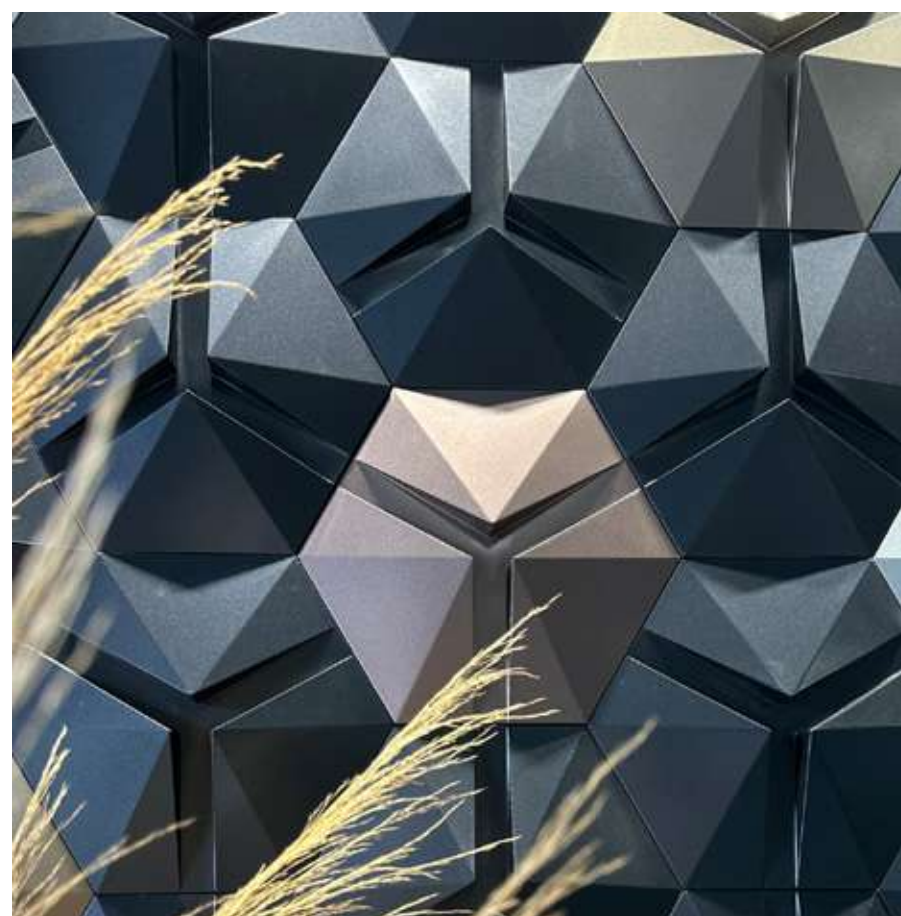

MT-F.GREEN

MT-D-BLUE

M-BROWN

MT-COFFEE

MT-BLACK

225mmX260mmX20mm 1.30kg/pcs 23pcs/sqm 30kg/sqm

VESTA

3D WALL