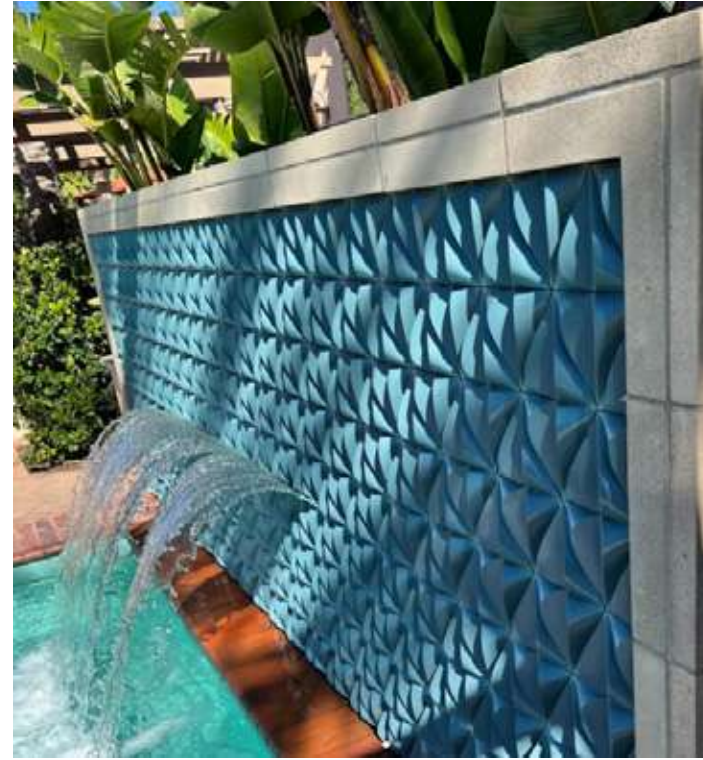

TRIADE

3D WALL