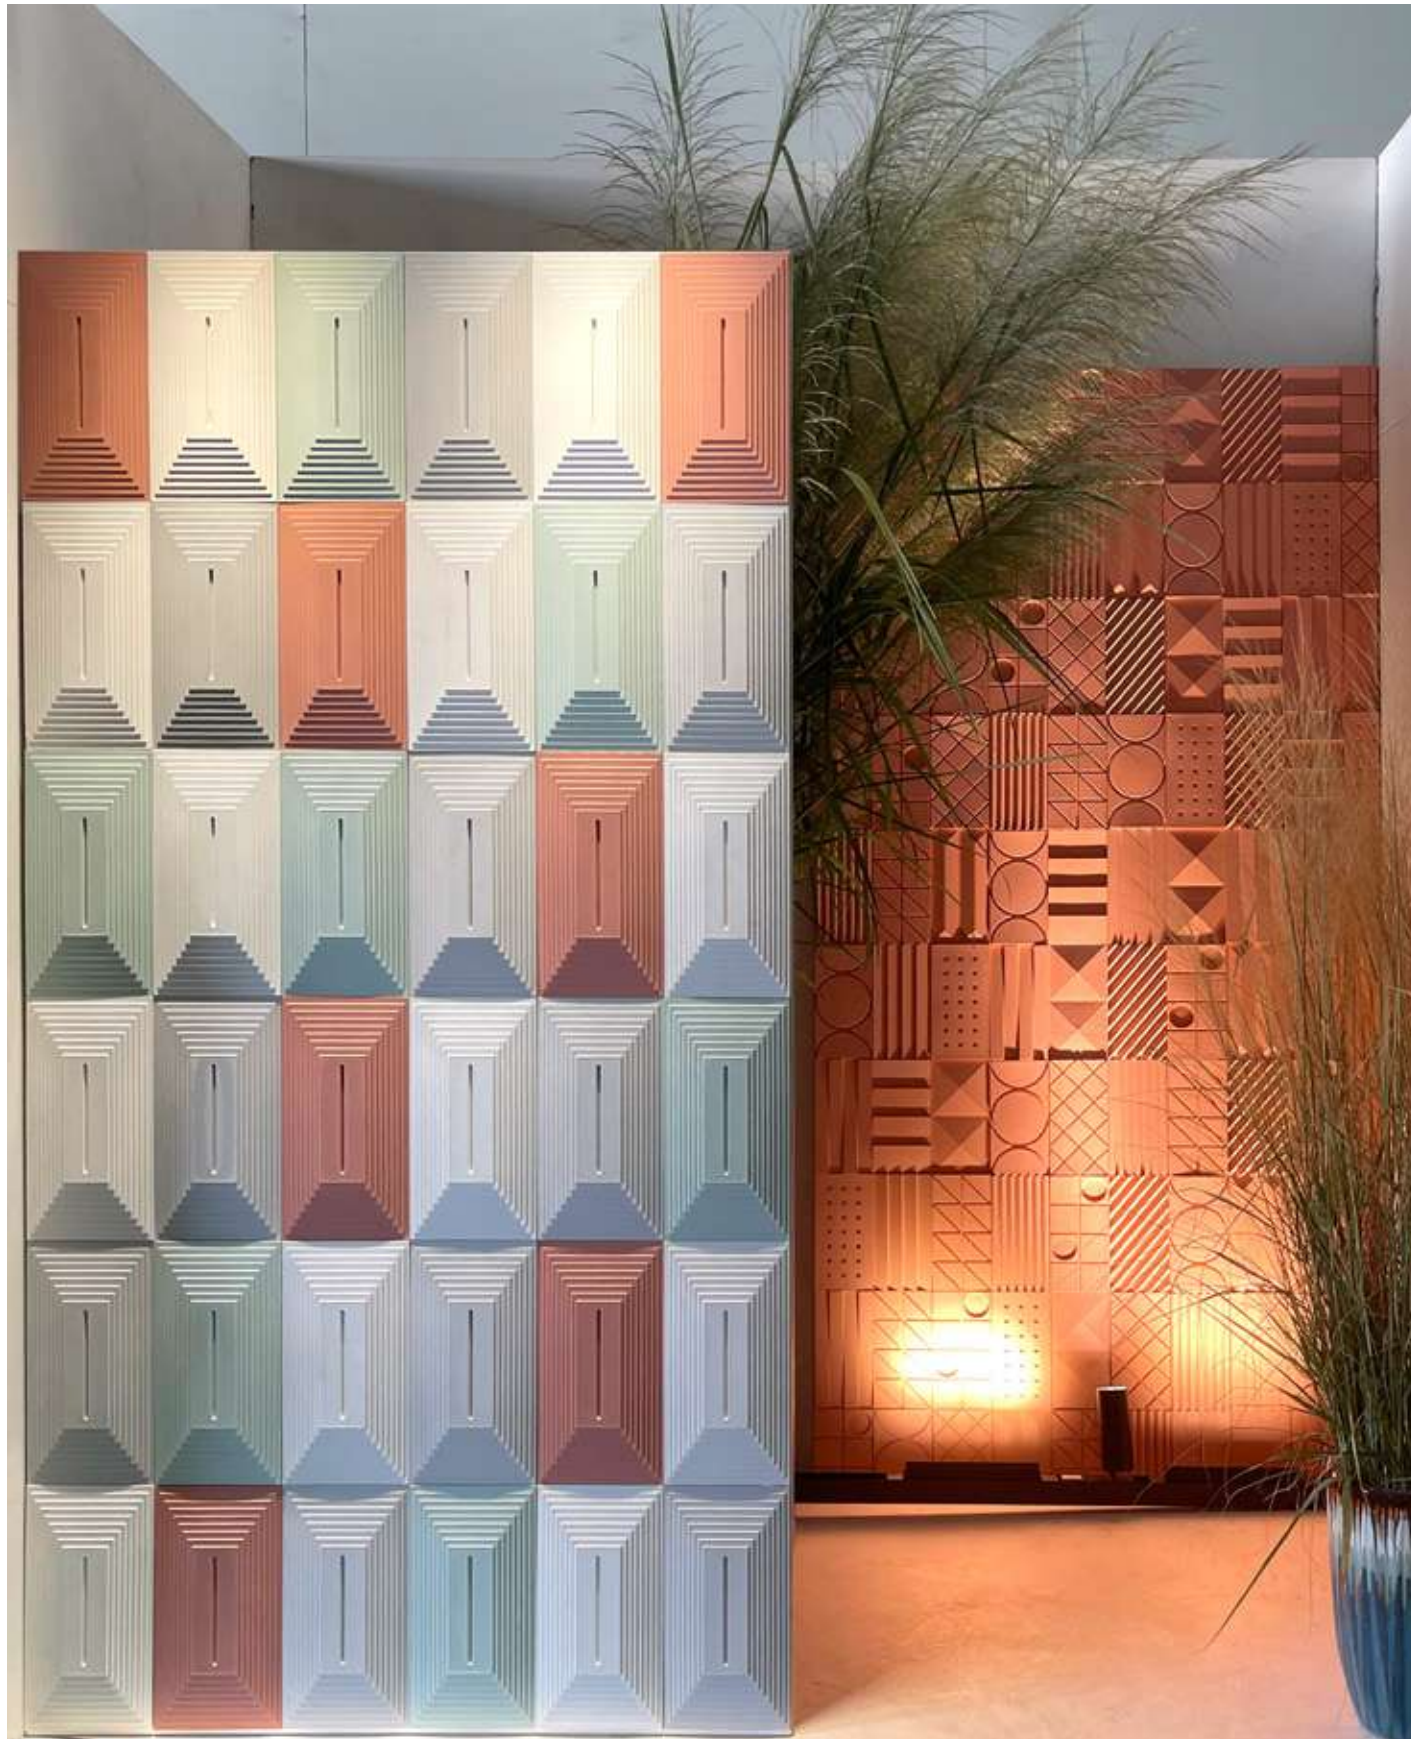

STRATI

3D WALL