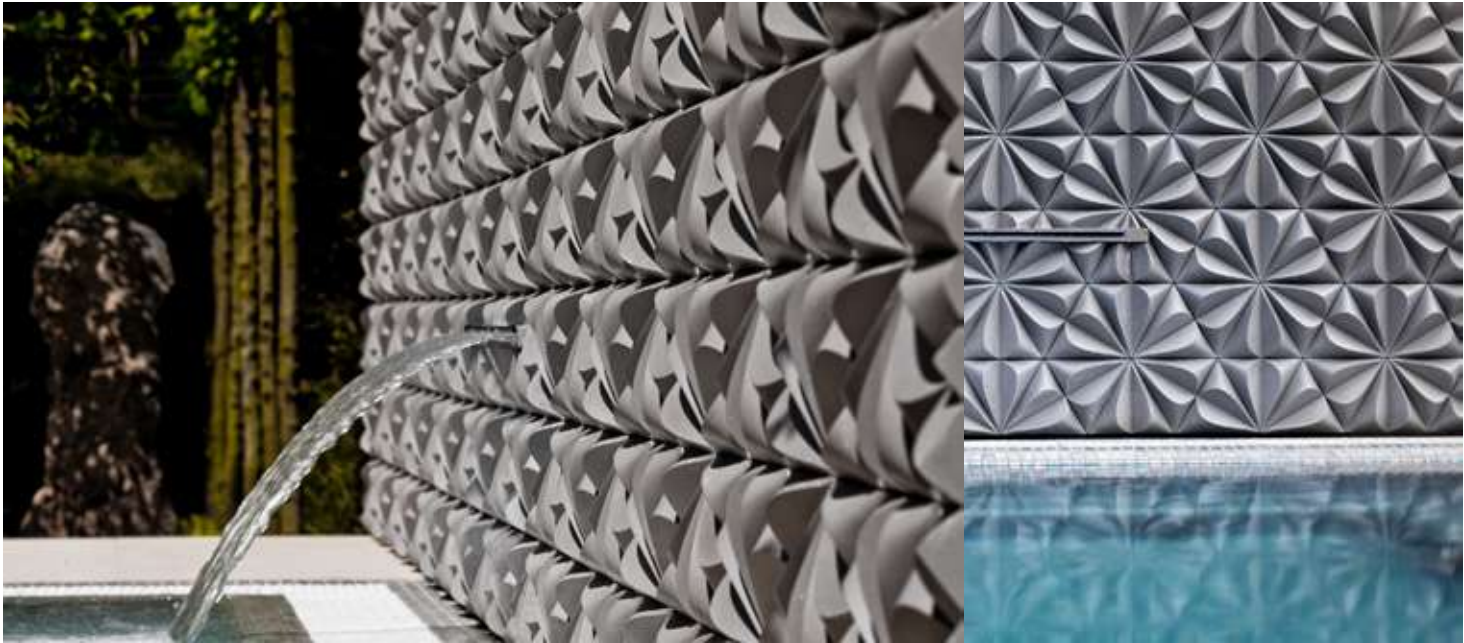

125mmX250mmX28mm 0.38kg/pcs 106pcs/sqm 40kg/sqm

TRIADE

3D WALL

TRIADE

3D WALL

VERTICE

3D WALL

M-SILVER