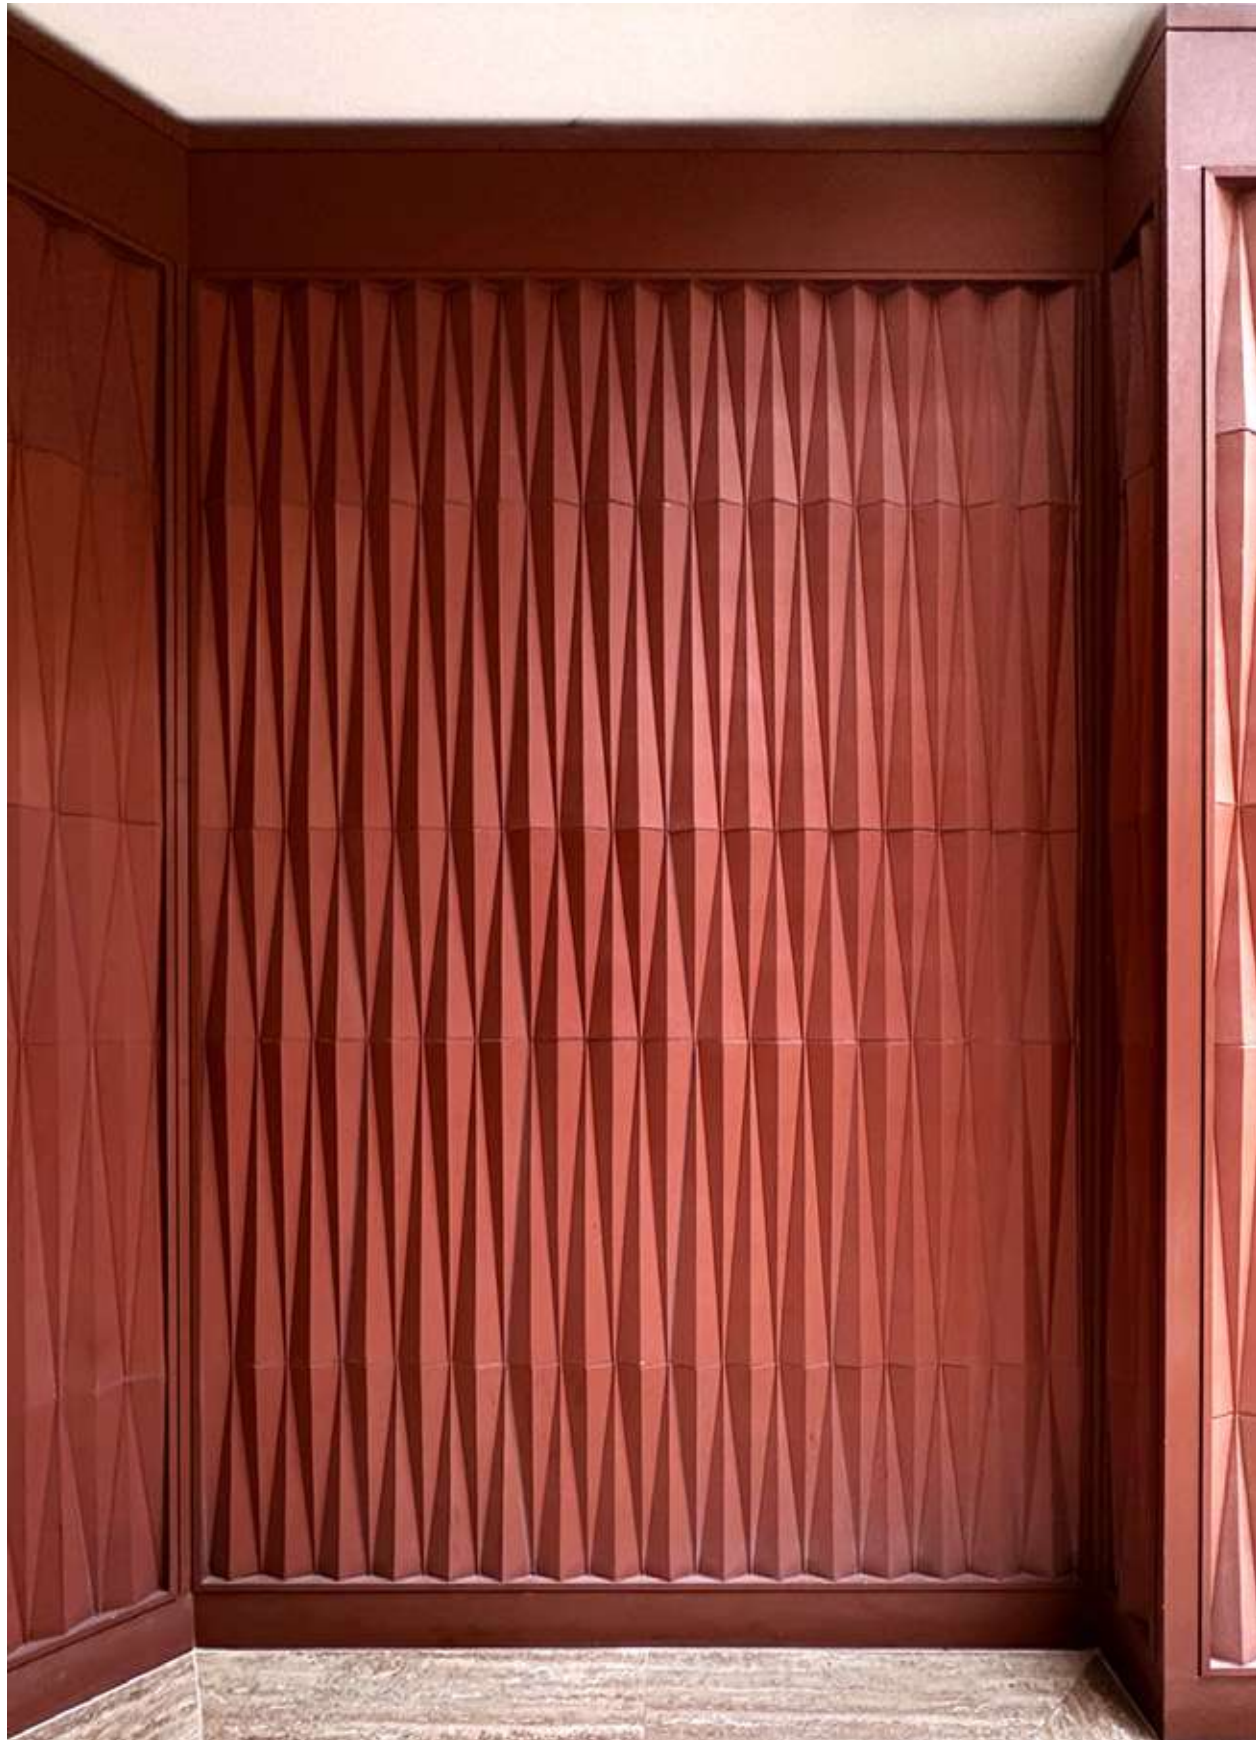

MT-WINERED

305mmX400mmX20mm

3.40kg/pcs 8.2pcs/sqm 28kg/sqm

ILLUSIONE

3D WALL

STELLO

3D WALL

60C WHITE