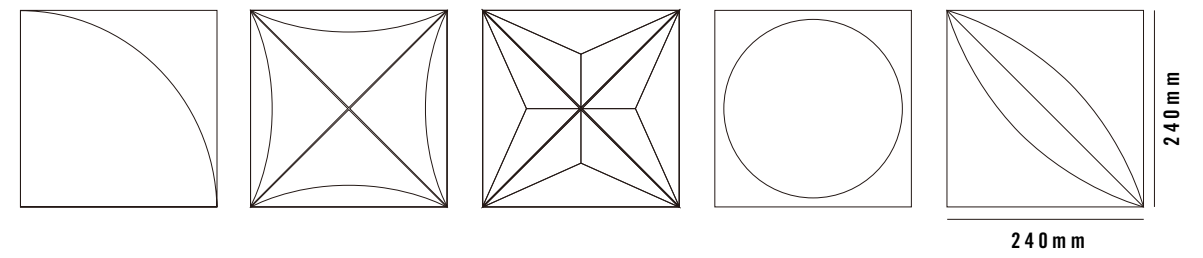

COSMICA

3D WALL

SIZES | 尺寸

MT-BLACK

60T WHITE

240x240x30 mm 1.78kg/pcs 17.3pcs/sqm 31kg/sqm