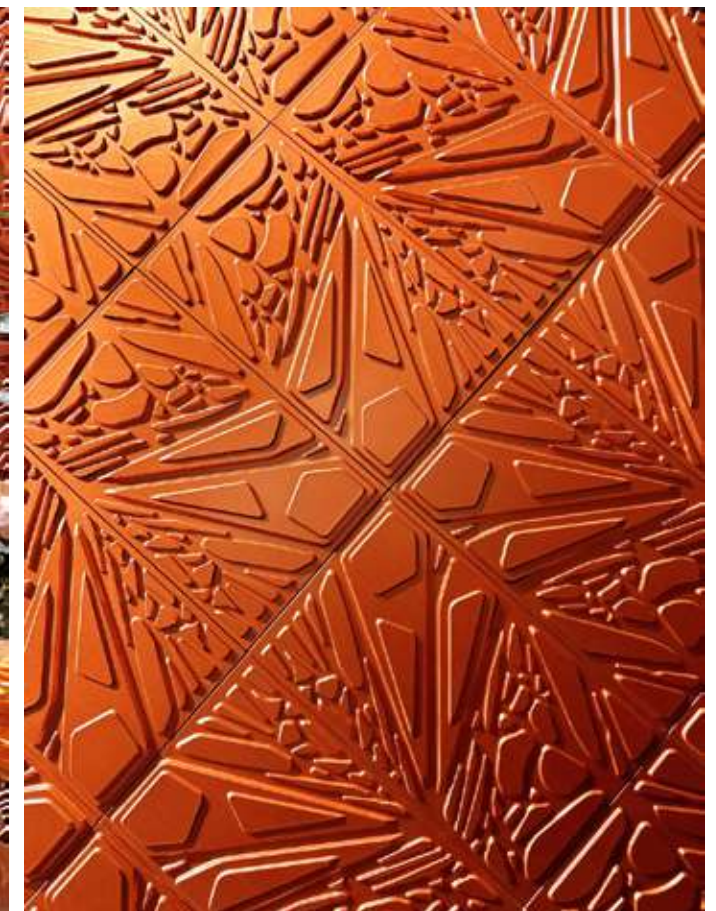

210mmX350mmX10mm 1.45kg/pcs 13.6pcs/sqm 20kg/sqm