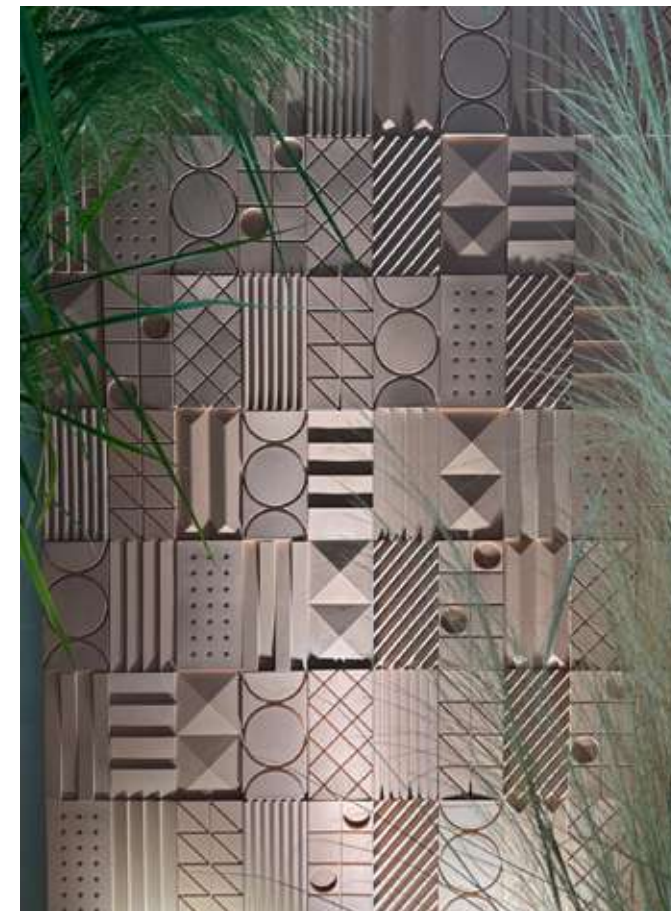

VESTA

3D WALL

A B C D E F

G H I J K L

125 mmX250mmX15mm 1kg/pcs 32pcs/sqm 32kg/sqm