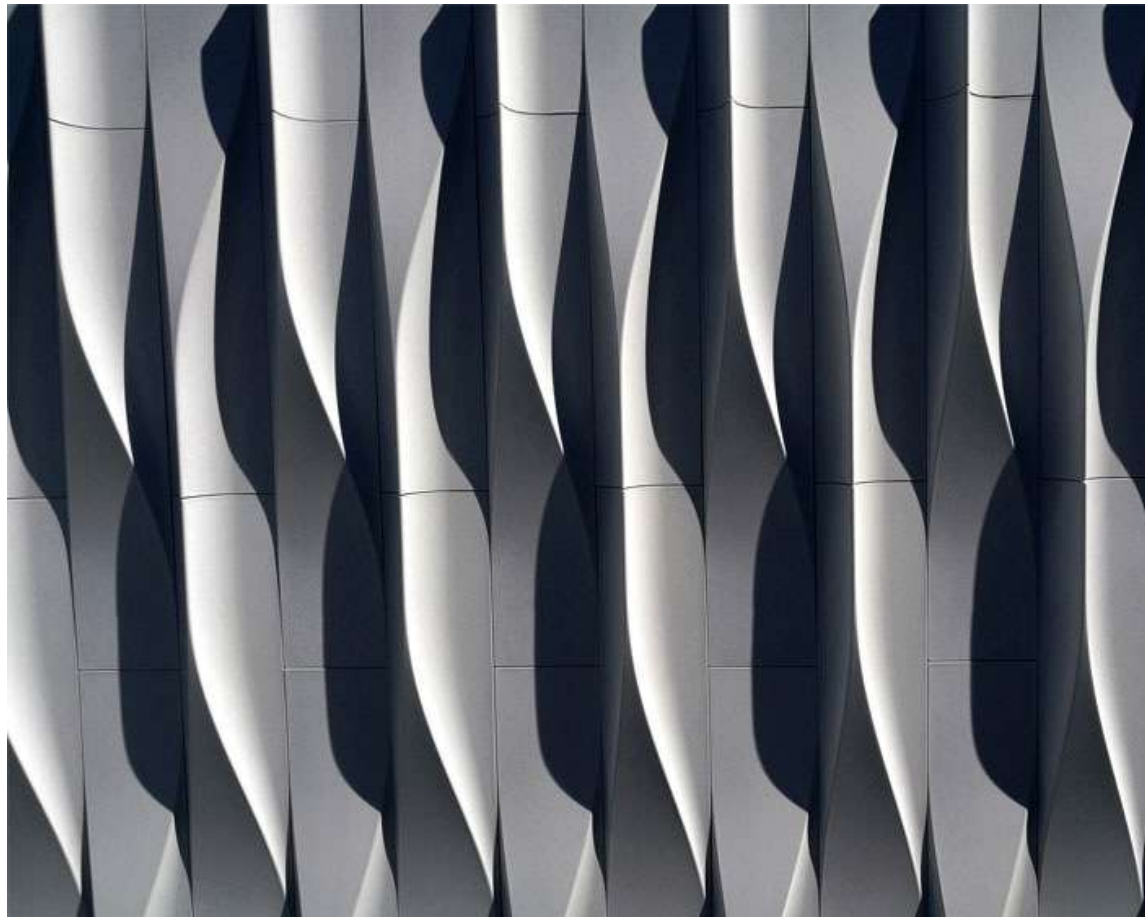

30C BLUE

MT-BLACK

200mmX240mmX15mm 2.16kg/pcs 12.5pcs/sqm 27kg/sqm

MARE

3D WALL

MARE

3D WALL

60T WHITE