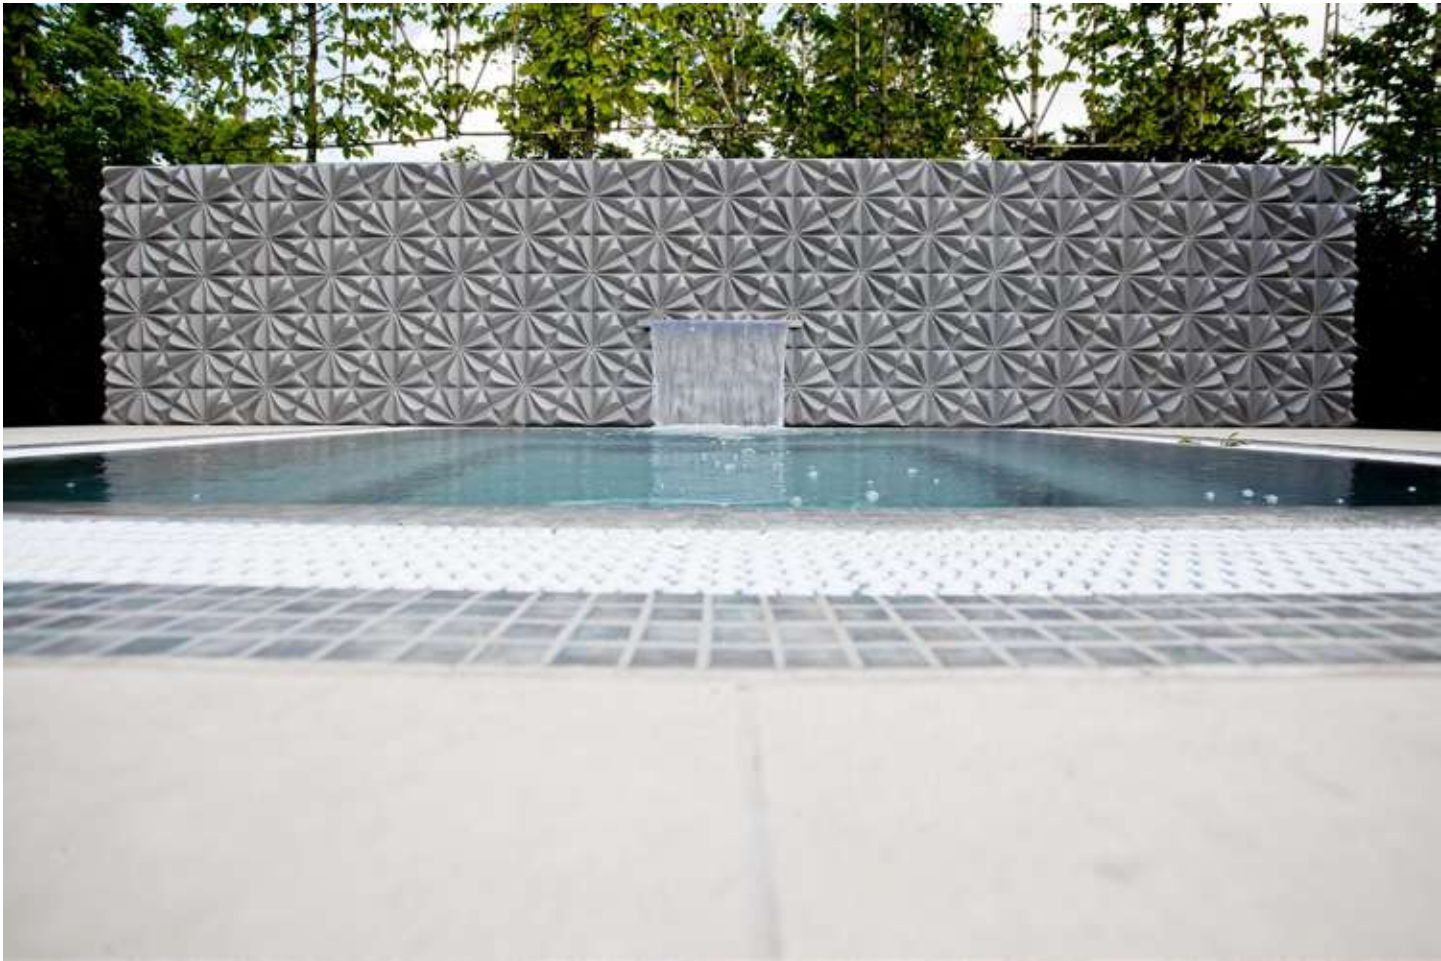

125mmX250mmX28mm 0.38kg/pcs 106pcs/sqm 40kg/sqm

TRIADE

3D WALL

TRIADE

3D WALL

VERTICE

3D WALL

M-SILVER