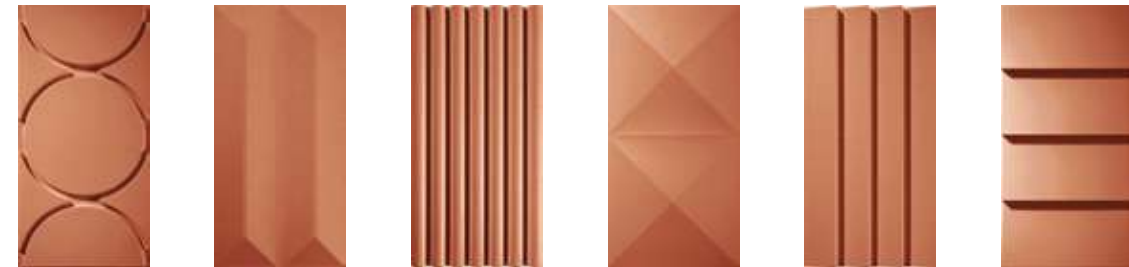

A B C D E F

G H I J K L

125 mmX250mmX15mm 1kg/pcs 32pcs/sqm 32kg/sqm