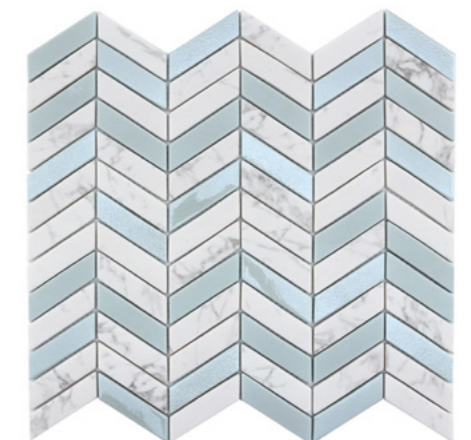

2060SXQA803Z

MSXW1014Z

MSXW2032Z

MSXW3013Z

MSXW7005Z

FAN MOSAIC

-  OUTDOOR
-  WALL USE
-  SHOWER FLOOR
-  INDOOR
-  FLOOR USE
-  SWIMMING POOL

MSFQ2127

MSFQ2128

MSFQ3055

MSFQ7035

MSFQ2019-G

MSFQ7002-G

LEAF MOSAIC

-  OUTDOOR
-  WALL USE
-  SHOWER FLOOR
-  INDOOR
-  FLOOR USE
-  SWIMMING POOL

MSYQ2002