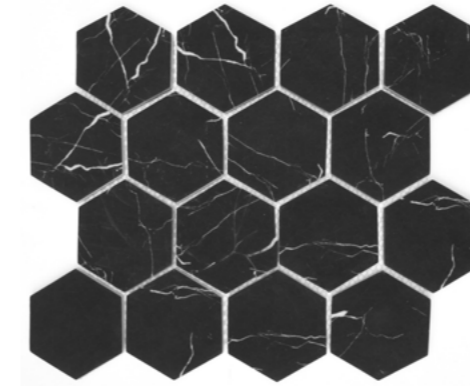

23SHQA813

15SRQ803

20SRQA803

20SRQA813

NERO MARQUINA MOSAIC

-  OUTDOOR
-  WALL USE
-  SHOWER FLOOR
-  INDOOR
-  FLOOR USE
-  SWIMMING POOL

73SHQA813

73SHQA803