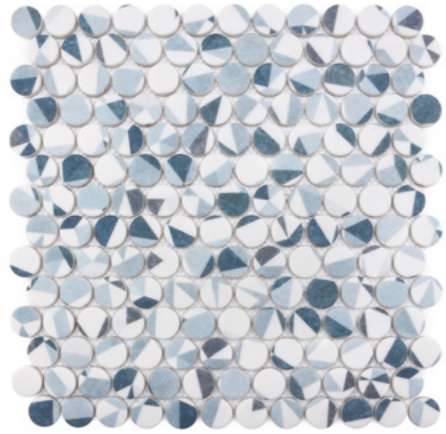

MSFQ2128

MSFQ3055

MSFQ7035

MSFQ2019-G

MSFQ7002-G

LEAF MOSAIC

-  OUTDOOR
-  WALL USE
-  SHOWER FLOOR
-  INDOOR
-  FLOOR USE
-  SWIMMING POOL

MSYQ2002

MSYQ1001

MSYQ2003

SYQ121Z

MSYQB8001

SYQ105Z

ROUND MOSAIC

- OUTDOOR
- WALL USE
- SHOWER FLOOR
- INDOOR
- FLOOR USE
- SWIMMING POOL

23SRQ722