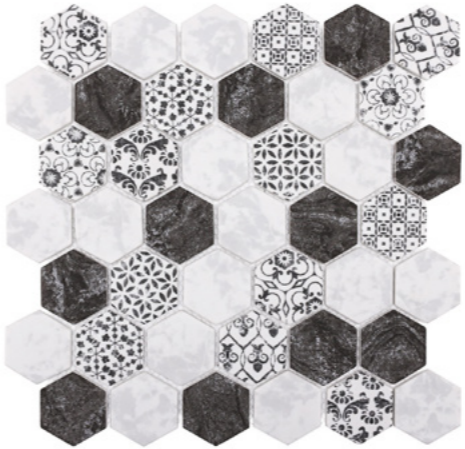

48 HEXAGON MOSAIC

- ☒ OUTDOOR
- ☒ WALL USE
- ☒ SHOWER FLOOR
- ☒ INDOOR
- ☒ FLOOR USE
- ☒ SWIMMING POOL

MSHQ2018