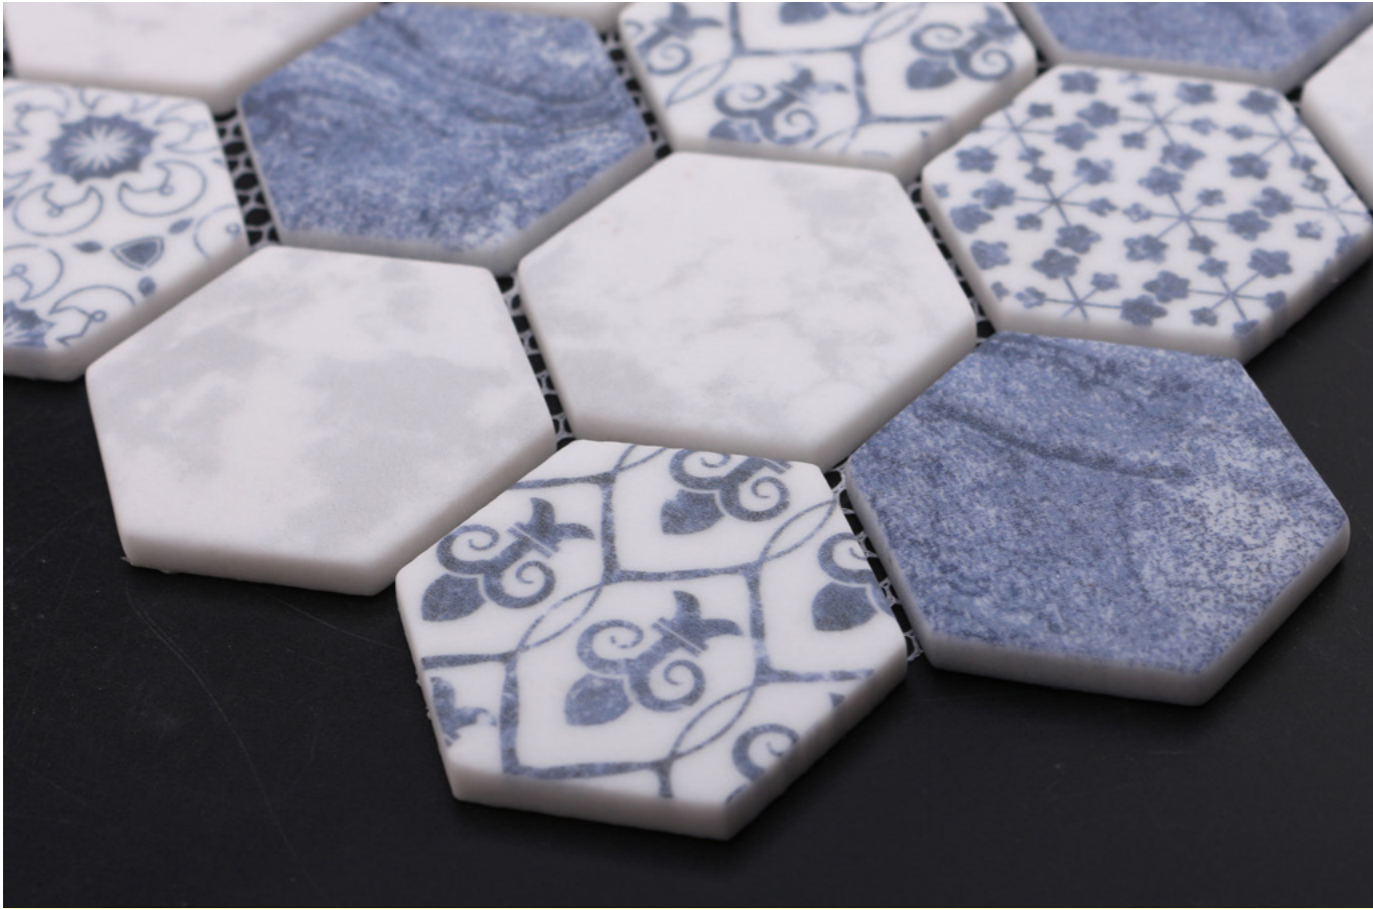

48 HEXAGON MOSAIC

- ☒ OUTDOOR
- ☒ WALL USE
- ☒ SHOWER FLOOR
- ☒ INDOOR
- ☒ FLOOR USE
- ☒ SWIMMING POOL

MSHQ2018