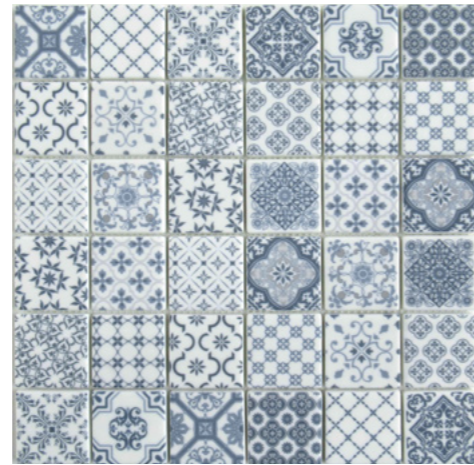

20SRQ809

48SRQ273

48SRQ122

SQUARE MOSAIC

-  OUTDOOR
-  WALL USE
-  SHOWER FLOOR
-  INDOOR
-  FLOOR USE
-  SWIMMING POOL

MSSQ6001-G

MSSQ7036

MSSQ7054