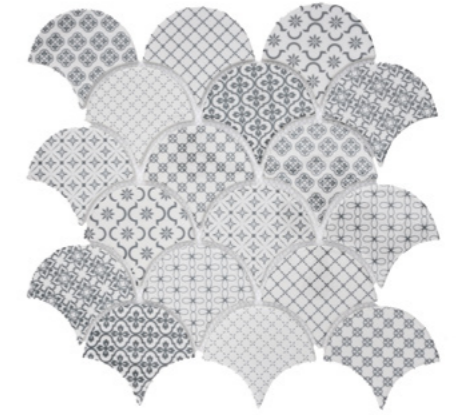

MSFQ2128

MSFQ3055

MSFQ7035

MSFQ2019-G

MSFQ7002-G

LEAF MOSAIC

-  OUTDOOR
-  WALL USE
-  SHOWER FLOOR
-  INDOOR
-  FLOOR USE
-  SWIMMING POOL

MSYQ2002