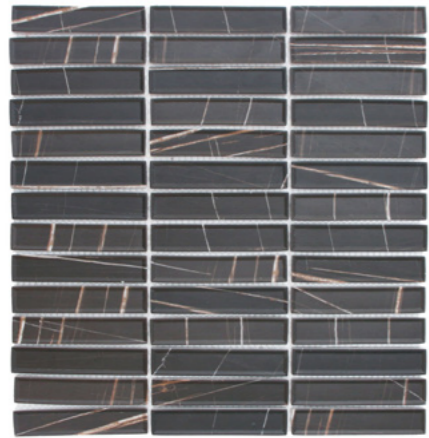

MSJQB8002

25SSQA806

25SSQB810

SAHARA BLACK MOSAIC

-  OUTDOOR
-  WALL USE
-  SHOWER FLOOR
-  INDOOR
-  FLOOR USE
-  SWIMMING POOL

2098SBQA807

4898SBQA806B

2098SBQA807Z

4898SBQA807B

MSBQA8011B

HOT SALE INKJET MOSAIC

-  OUTDOOR
-  WALL USE
-  SHOWER FLOOR
-  INDOOR
-  FLOOR USE
-  SWIMMING POOL

23/25/45/48 Square

23/48/73 Hexagon

10/13/15/20/23/48 Round

Leaf