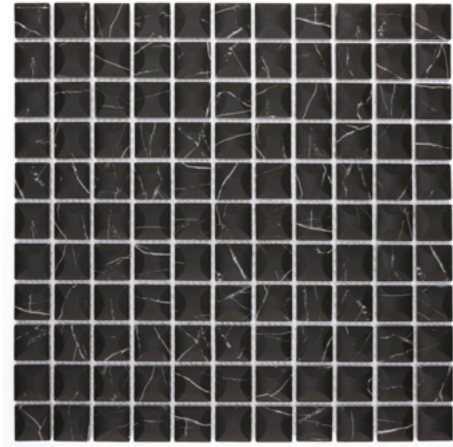

73SHQ809

31SHQ804

48SHQA813

48SHQA803

NERO MARQUINA MOSAIC

-  OUTDOOR
-  INDOOR
-  WALL USE
-  FLOOR USE
-  SHOWER FLOOR
-  SWIMMING POOL

25SSQA803

25SSQB811