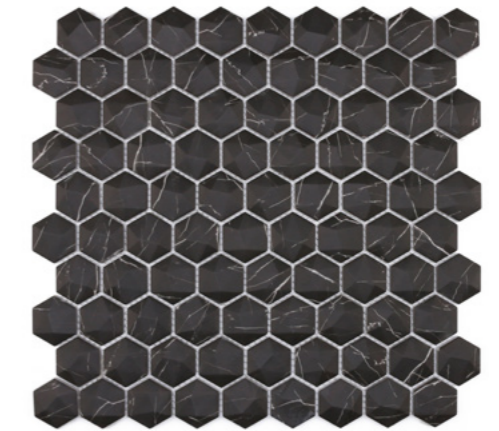

NERO MARQUINA MOSAIC

- ☒ OUTDOOR
- ☒ WALL USE
- ☒ SHOWER FLOOR
- ☒ INDOOR
- ☒ FLOOR USE
- ☒ SWIMMING POOL

31SHQ804