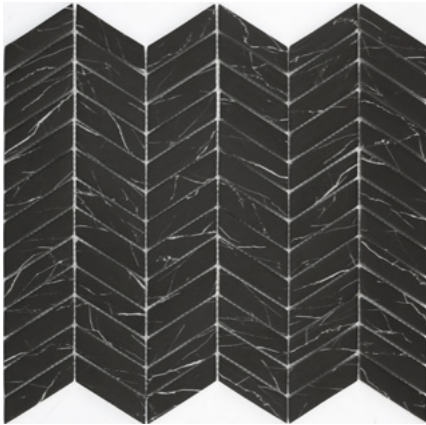

SAHARA BLACK
MOSAIC

-  OUTDOOR
-  INDOOR
-  WALL USE
-  FLOOR USE
-  SHOWER FLOOR
-  SWIMMING POOL

NERO MARQUINA MOSAIC

-  OUTDOOR
-  WALL USE
-  SHOWER FLOOR
-  INDOOR
-  FLOOR USE
-  SWIMMING POOL

2060SXQA803Z