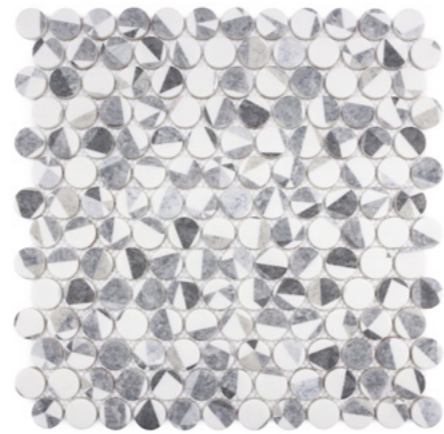

MSYQ1001

MSYQ2003

SYQ121Z

MSYQB8001

SYQ105Z

ROUND MOSAIC

- OUTDOOR
- WALL USE
- SHOWER FLOOR
- INDOOR
- FLOOR USE
- SWIMMING POOL

23SRQ722