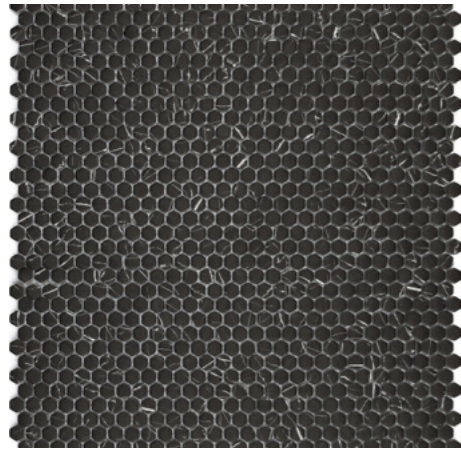

2098SBQ809Z

2098SBQA808Z

2098SBQA808

MSBQA8008B

NERO MARQUINA MOSAIC

-  OUTDOOR
-  WALL USE
-  SHOWER FLOOR
-  INDOOR
-  FLOOR USE
-  SWIMMING POOL

10SHQA803

23SHQ803