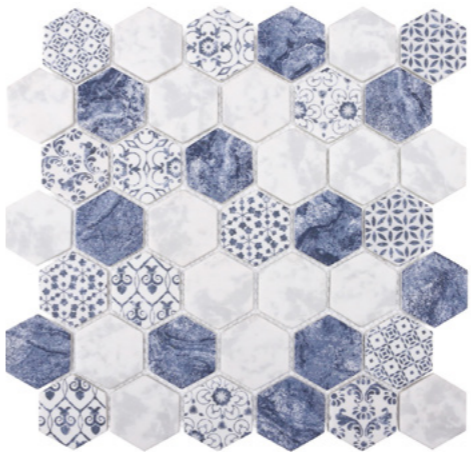

48 HEXAGON MOSAIC

- OUTDOOR
- WALL USE
- SHOWER FLOOR
- INDOOR
- FLOOR USE
- SWIMMING POOL

MSHQ2018

MSHQ7035

MSHQ7003

MSHQ2128

MSHQ2127

48 HEXAGON MOSAIC