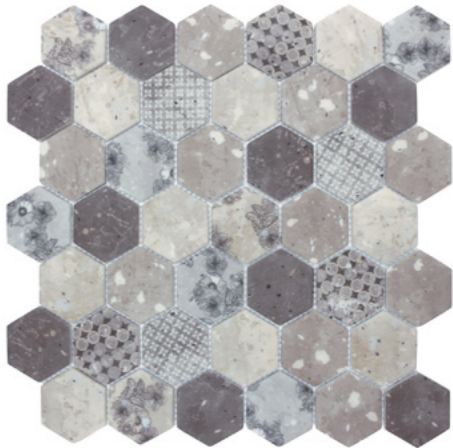

For mosaic printing series, we have over 50 different categories and all the digital patterns and shapes can be switched, including Carrara Marble Mosaic Printing, Bianco Statuario Mosaic Printing, Calacatta Gold Mosaic Printing, Black Marble Mosaic Printing etc.

48 HEXAGON MOSAIC

- OUTDOOR
- WALL USE
- SHOWER FLOOR
- INDOOR
- FLOOR USE
- SWIMMING POOL

MSHQ2018

MSHQ7035

MSHQ7003

MSHQ2128

MSHQ2127

48 HEXAGON MOSAIC