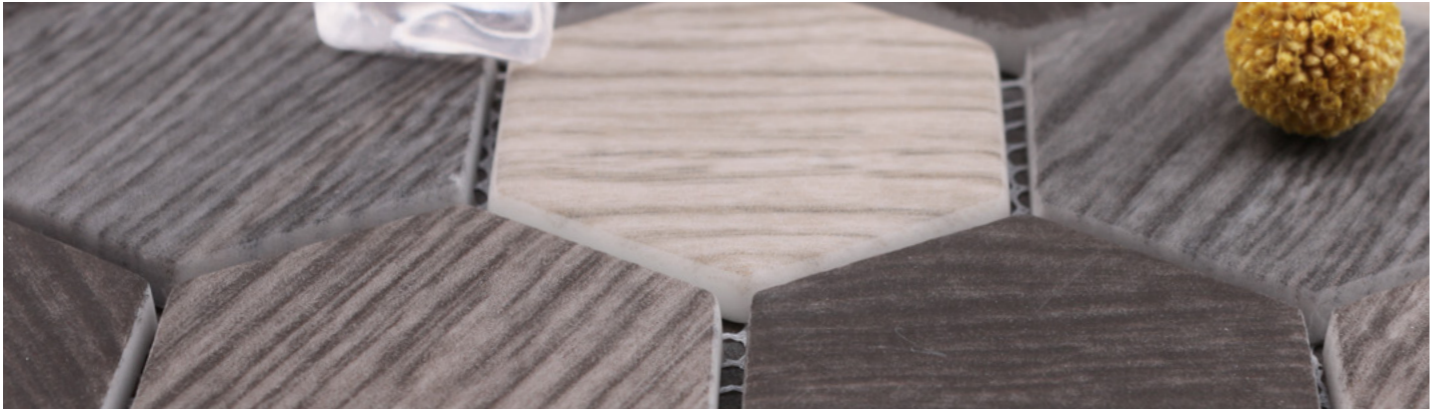

48 HEXAGON MOSAIC

- ☒ OUTDOOR
- ☒ WALL USE
- ☒ SHOWER FLOOR
- ☒ INDOOR
- ☒ FLOOR USE
- ☒ SWIMMING POOL

MSHQ2183