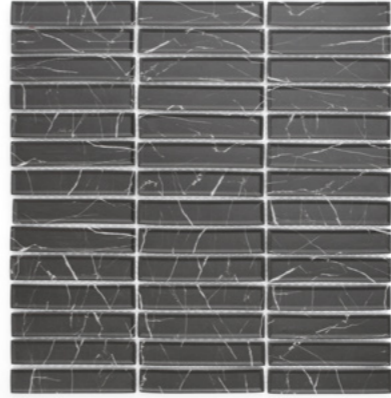

2098SBQA808