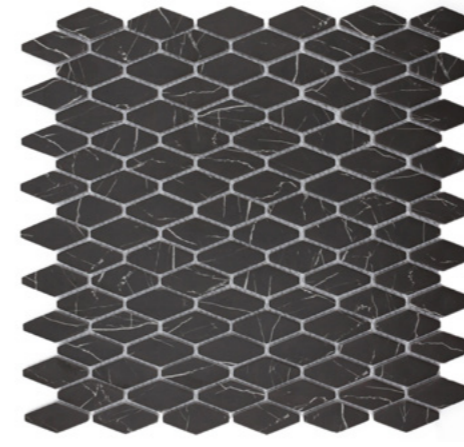

73SHQ809

31SHQ804

48SHQA813

48SHQA803

NERO MARQUINA MOSAIC

-  OUTDOOR
-  INDOOR
-  WALL USE
-  FLOOR USE
-  SHOWER FLOOR
-  SWIMMING POOL

25SSQA803

25SSQB811

2448SLQA803

2898SLQB803

2048SZQ803

SAAQA803

24SLQ803

MSBQ8006B

525BQ803Z

1048SBQ803Z