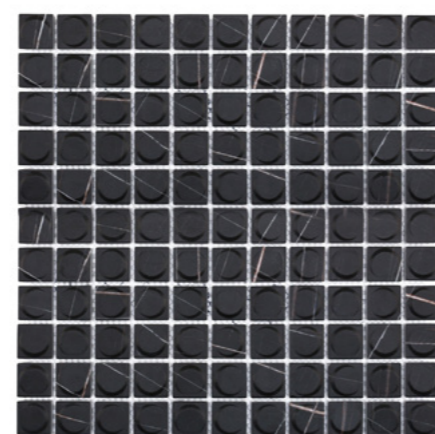

SAHARA BLACK MOSAIC

- ☒ OUTDOOR
- ☒ WALL USE
- ☒ SHOWER FLOOR
- ☒ INDOOR
- ☒ FLOOR USE
- ☒ SWIMMING POOL

25SSQB810