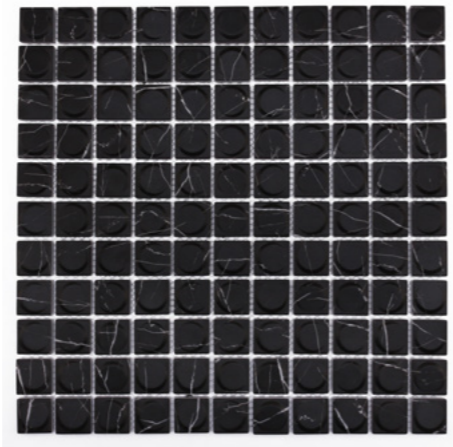

73SHQ809

31SHQ804

48SHQA813

48SHQA803

NERO MARQUINA MOSAIC

-  OUTDOOR
-  INDOOR
-  WALL USE
-  FLOOR USE
-  SHOWER FLOOR
-  SWIMMING POOL

25SSQA803

25SSQB811

2448SLQA803

2898SLQB803

2048SZQ803

SAAQA803

24SLQ803

MSBQ8006B

525BQ803Z

1048SBQ803Z