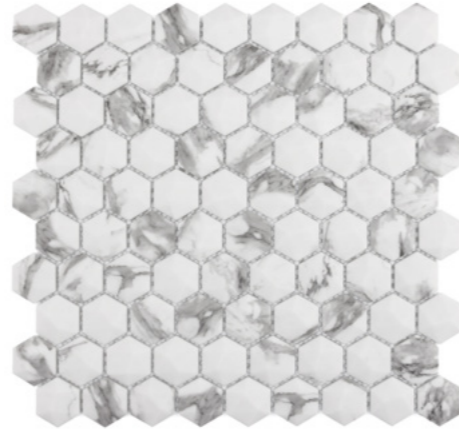

ARABESCATO MARBLE MOSAIC

- ☒ OUTDOOR
- ☒ WALL USE
- ☒ SHOWER FLOOR
- ☒ INDOOR
- ☒ FLOOR USE
- ☒ SWIMMING POOL

31SHQ122