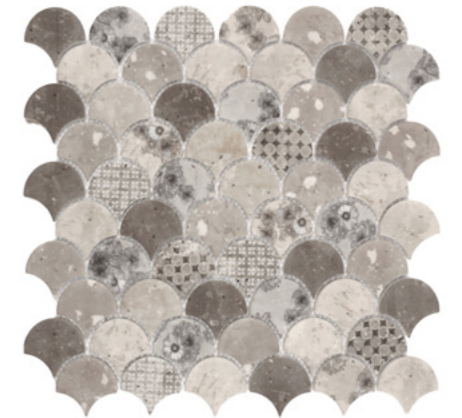

2060SXQA803Z

MSXW1014Z

MSXW2032Z

MSXW3013Z

MSXW7005Z

FAN MOSAIC

-  OUTDOOR
-  WALL USE
-  SHOWER FLOOR
-  INDOOR
-  FLOOR USE
-  SWIMMING POOL

MSFQ2127

MSFQ2128

MSFQ3055

MSFQ7035

MSFQ2019-G

MSFQ7002-G

LEAF MOSAIC

-  OUTDOOR
-  WALL USE
-  SHOWER FLOOR
-  INDOOR
-  FLOOR USE
-  SWIMMING POOL

MSYQ2002