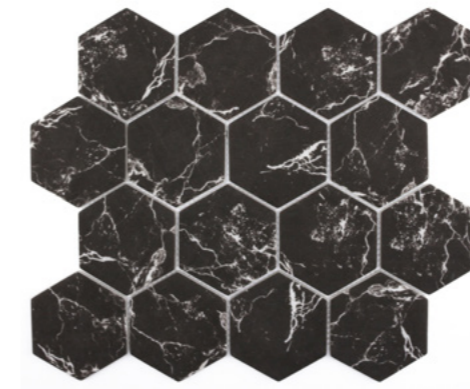

23SHQA813

15SRQ803

20SRQA803

20SRQA813

NERO MARQUINA MOSAIC

-  OUTDOOR
-  WALL USE
-  SHOWER FLOOR
-  INDOOR
-  FLOOR USE
-  SWIMMING POOL

73SHQA813

73SHQA803