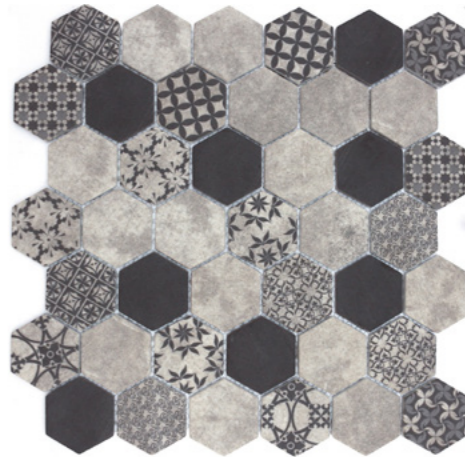

48 HEXAGON MOSAIC

- OUTDOOR
- WALL USE
- SHOWER FLOOR
- INDOOR
- FLOOR USE
- SWIMMING POOL

MSHQ2018

MSHQ7035

MSHQ7003

MSHQ2128

MSHQ2127

48 HEXAGON MOSAIC