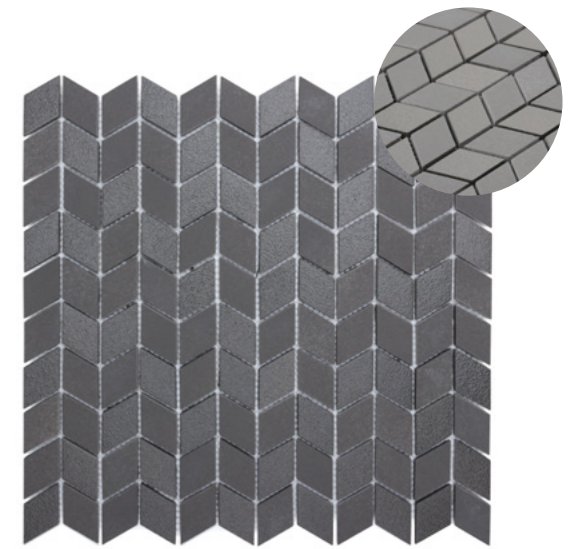

PRODUCT OVERVIEW
New Collection Series

■ 97% RECYCLED GLASS

MNLM2057Z