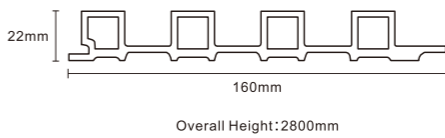

**Seahawk  
3D Wall Panel**

F-16-01

Overall Height: 2800mm

WSPC7019  
2430\*1210\*4.0mm

PSPC-MS001  
2600\*1220\*3.6mm

DMB08013  
1220\*166\*15mm

DMB08019  
1220\*166\*15mm

ESPC1048  
2600\*1210\*4.0mm

PSPC8021  
2600\*1220\*3.6mm

LME17001  
1218\*196\*12mm

LME17003  
1218\*145\*12mm

DLS-006  
2600\*1210\*4.0mm

PSPC8019  
2600\*1220\*3.6mm

DMB08019  
1220\*166\*15mm

DMB08012  
1200\*158\*15mm

ESPC2028  
2600\*1210\*4.0mm

PSPC8021  
2600\*1220\*3.6mm

LME17005  
1218\*196\*12mm

LME17007  
1218\*196/143/90\*12mm

PSPC8018  
2600\*1220\*3.6mm

ESPC2028  
2600\*1210\*4.0mm

LME17005  
1218\*196\*12mm

LME17002  
1218\*196\*12mm