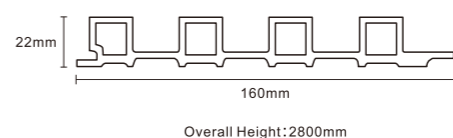

**Seahawk  
3D Wall Panel**

F-16-01

Overall Height: 2800mm

WSPC7019  
2430\*1210\*4.0mm

PSPC-MS001  
2600\*1220\*3.6mm

DMB08013  
1220\*166\*15mm

DMB08019  
1220\*166\*15mm

ESPC1048  
2600\*1210\*4.0mm

PSPC8021  
2600\*1220\*3.6mm

LME17001  
1218\*196\*12mm

LME17003  
1218\*145\*12mm

DLS-006  
2600\*1210\*4.0mm

PSPC8019  
2600\*1220\*3.6mm

DMB08019  
1220\*166\*15mm

DMB08012  
1200\*158\*15mm

ESPC2028  
2600\*1210\*4.0mm

PSPC8021  
2600\*1220\*3.6mm

LME17005  
1218\*196\*12mm

LME17007  
1218\*196/143/90\*12mm

PSPC8018  
2600\*1220\*3.6mm

ESPC2028  
2600\*1210\*4.0mm

LME17005  
1218\*196\*12mm

LME17002  
1218\*196\*12mm