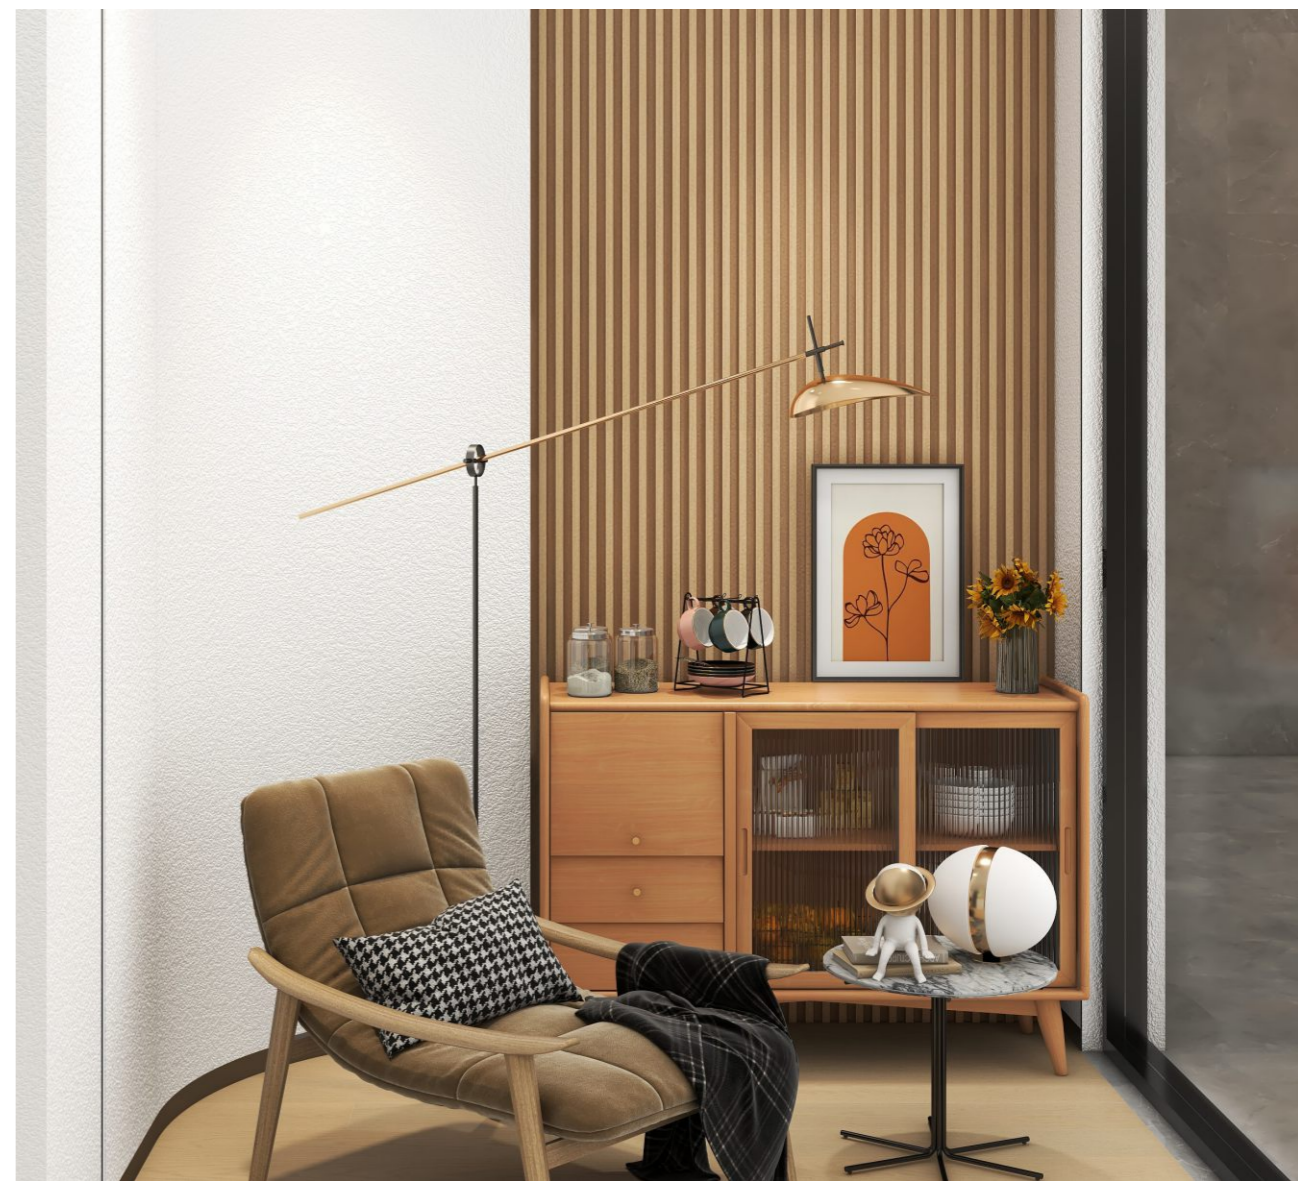

**Seahawk  
3D Wall Panel**

F-16-01

Overall Height: 2800mm

WSPC7019  
2430\*1210\*4.0mm

PSPC-MS001  
2600\*1220\*3.6mm

DMB08013  
1220\*166\*15mm

DMB08019  
1220\*166\*15mm

ESPC1048  
2600\*1210\*4.0mm