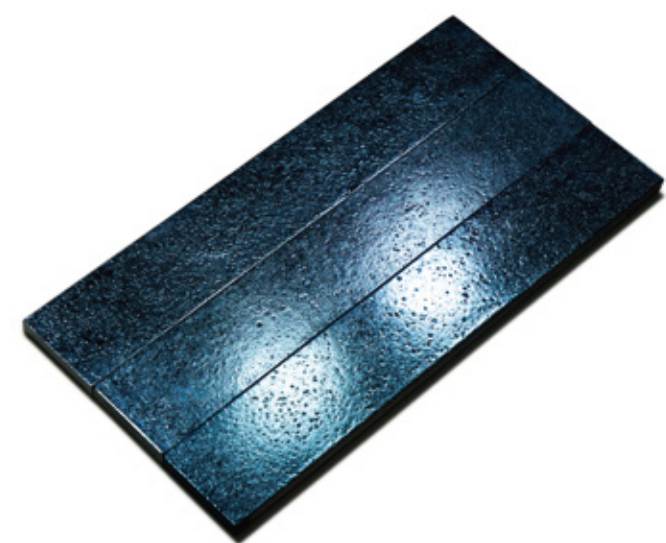

DUX-Green

翠绿

尺寸: 50X300X10mm

**DUX-Brown**

艾垦橙

尺寸：50X300X10mm

<< Elevator Hall  
Guest Room

**DUX-Navy Blue**  
海军蓝  
尺寸：50X300X10mm