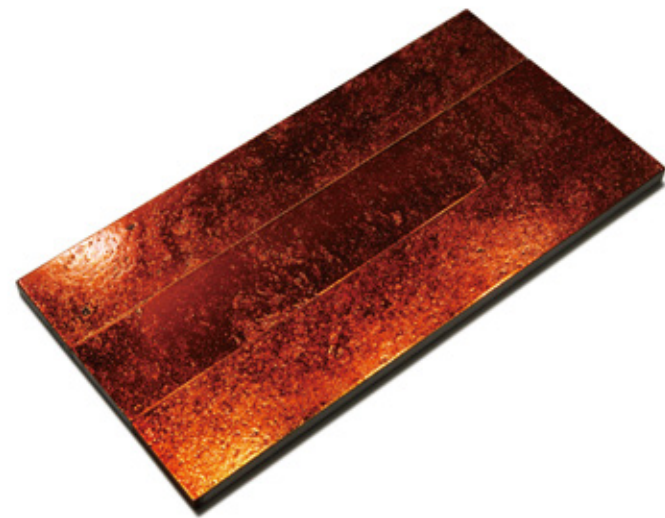

DUX-Green

翠绿

尺寸: 50X300X10mm

**DUX-Brown**

艾垦橙

尺寸：50X300X10mm

<< Elevator Hall  
Guest Room

**DUX-Navy Blue**  
海军蓝  
尺寸：50X300X10mm