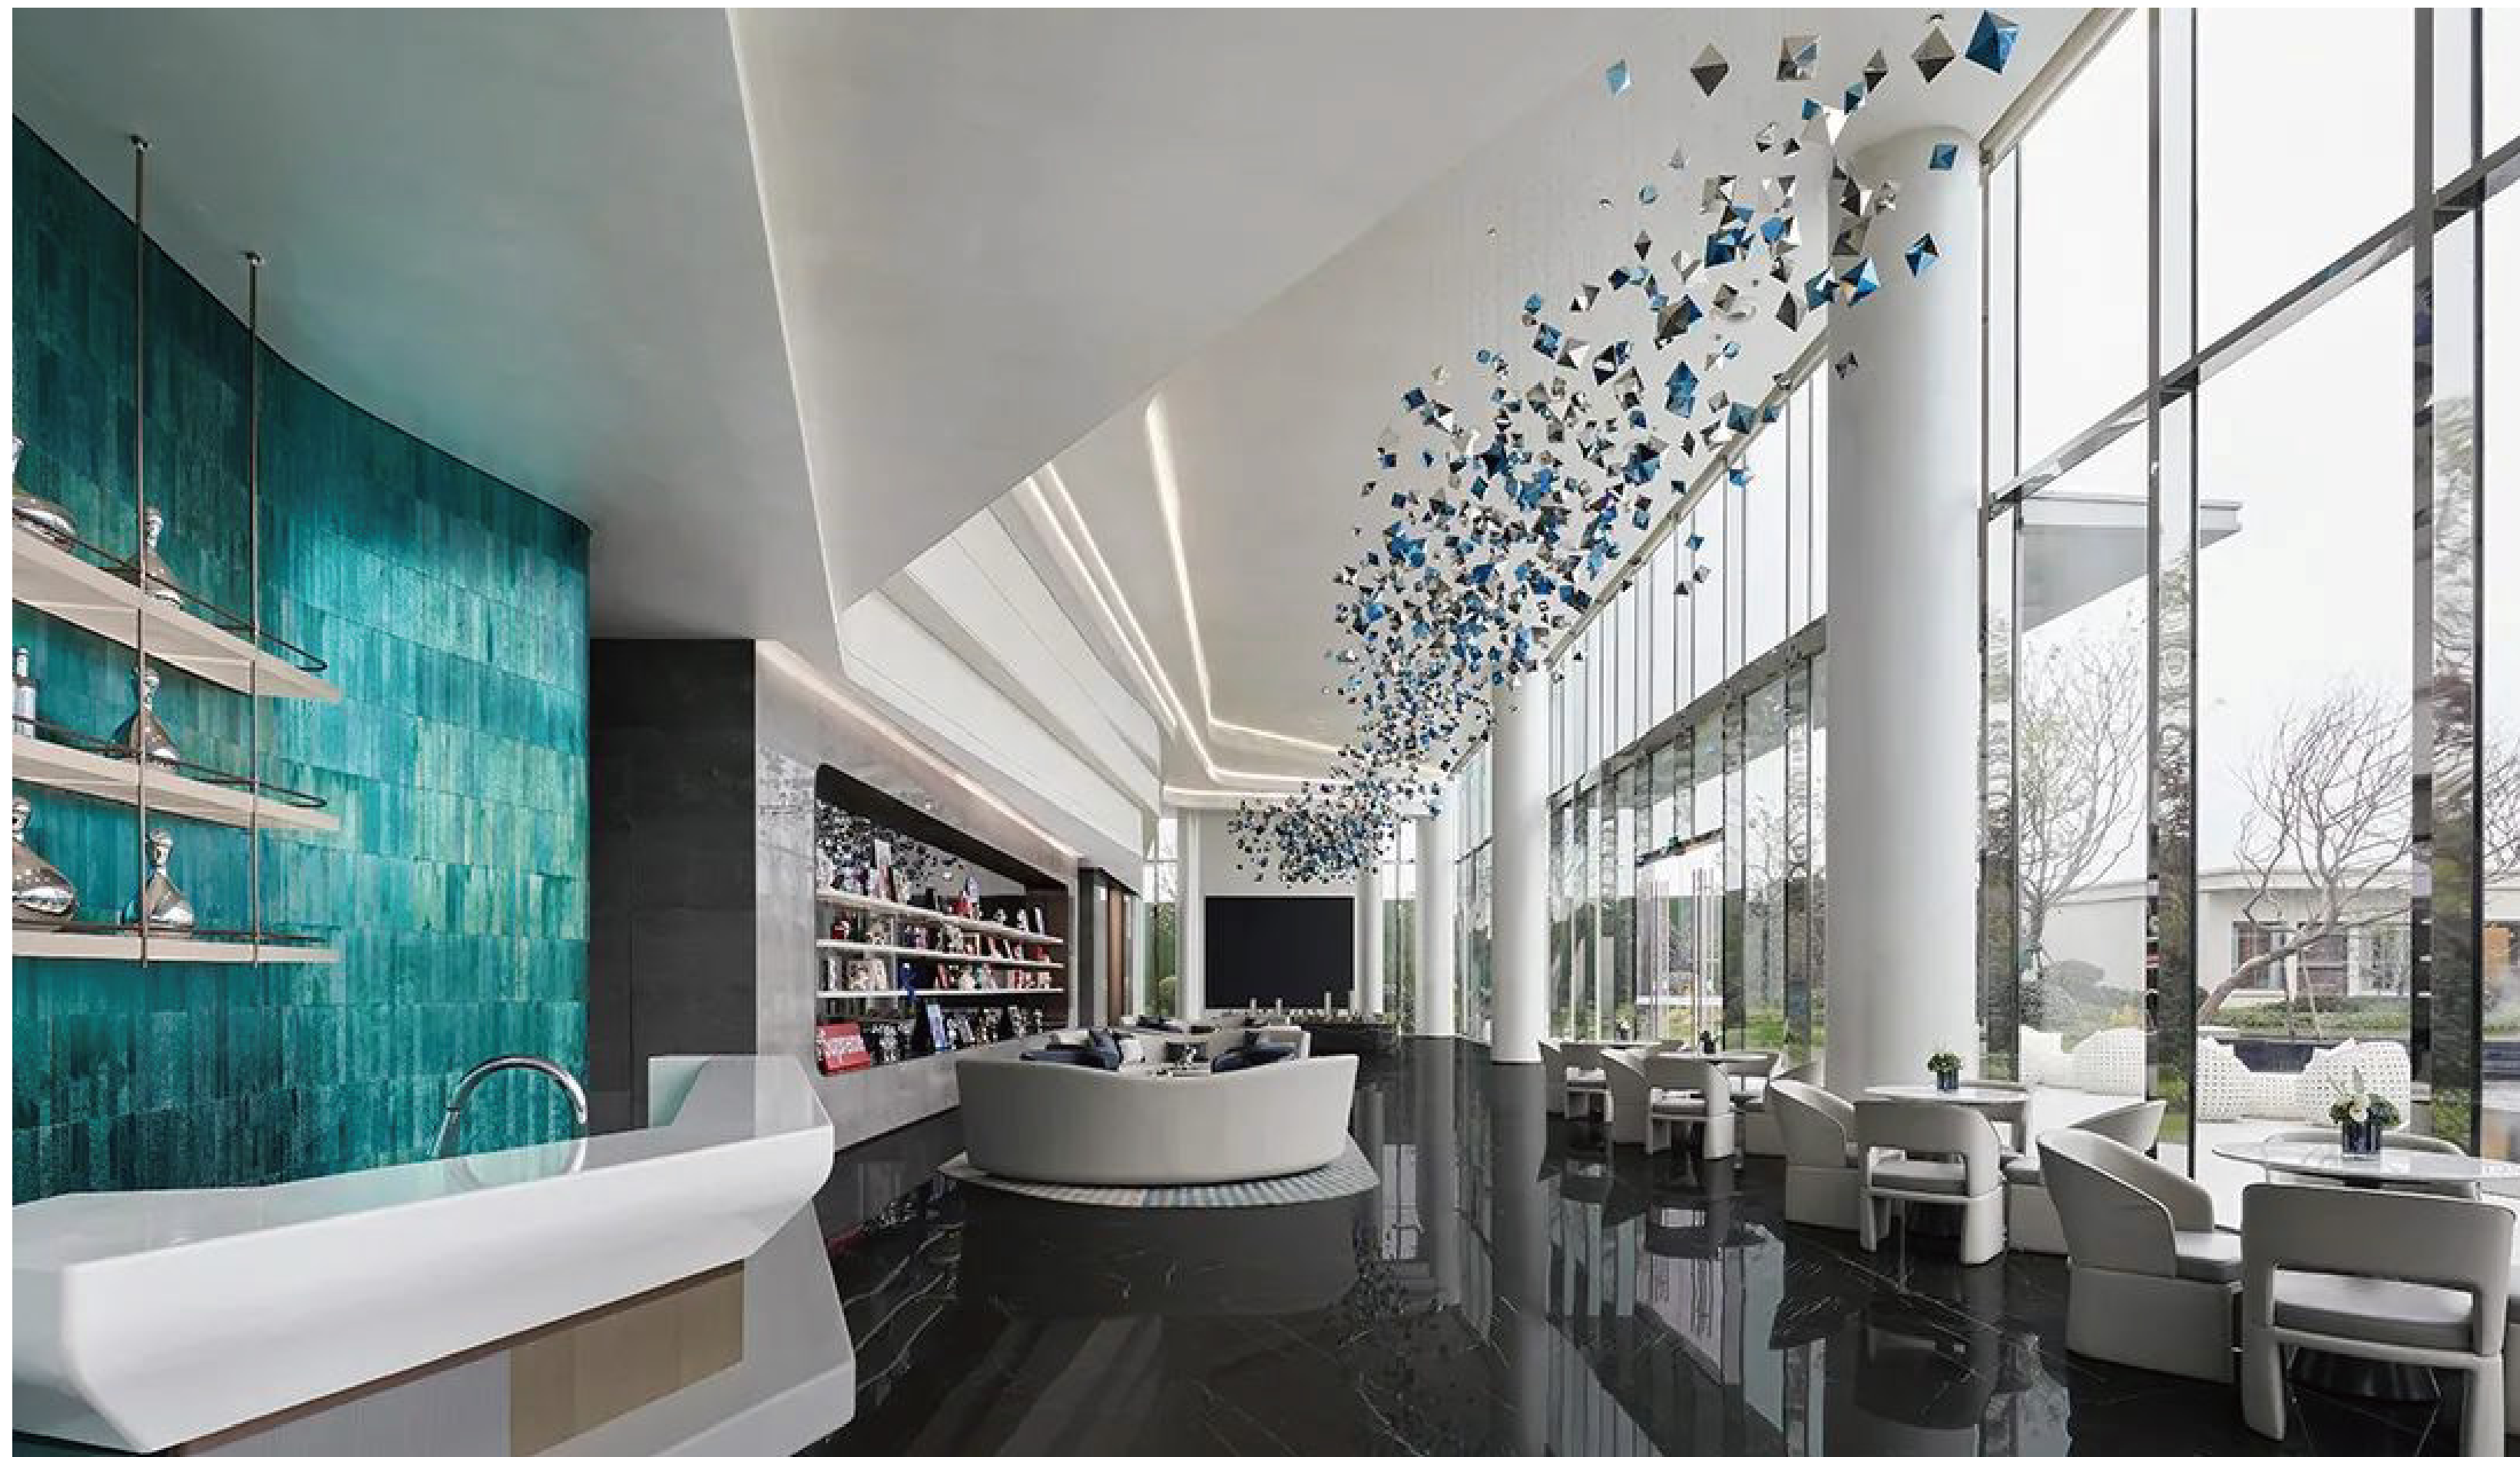

DUX-Green

翠绿

尺寸: 50X300X10mm

**DUX-Brown**

艾垦橙

尺寸：50X300X10mm

<< Elevator Hall  
Guest Room

**DUX-Navy Blue**  
海军蓝  
尺寸：50X300X10mm