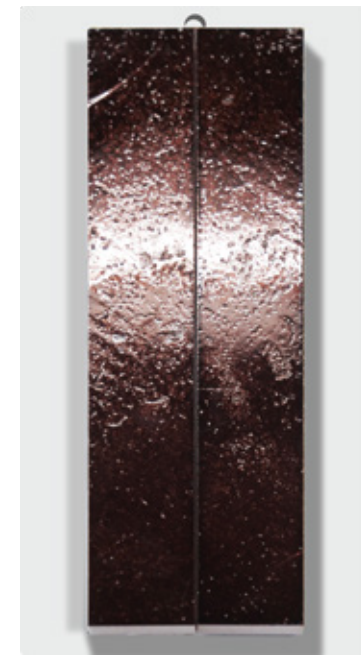

Copyright © 2002-2022 FOSHAN SEAHAWK BUILDING MATERIALS. All rights reserved.

***DELUXE TILE***  
电镀石材

DUX-Silver

DUX-G.Silver

DUX-Gold

DUX-Cappuccino

DUX-Oliver

DUX-Coffee

DUX-Juniper

DUX-Green

**DUX-Silver**  
亮银  
尺寸：50X300X10mm

CHEEZO TEA

原创芝士茶

始于二零一二

SHENZHEN

INSPIRATION OF