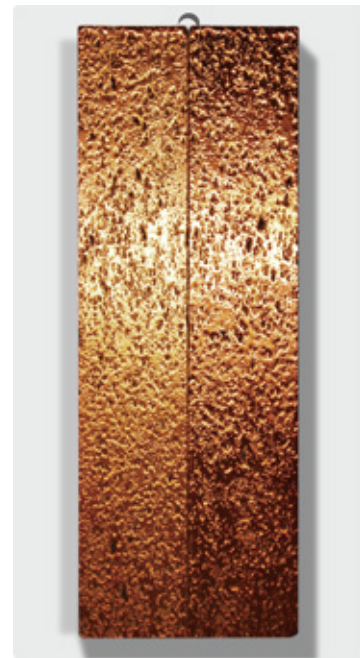

Copyright © 2002-2022 FOSHAN SEAHAWK BUILDING MATERIALS. All rights reserved.

***DELUXE TILE***  
电镀石材

DUX-Silver

DUX-G.Silver

DUX-Gold

DUX-Cappuccino

DUX-Oliver

DUX-Coffee

DUX-Navy Blue

DUX-Black

DUX-Pearl Orange

DUX-Brown

DUX-Rouge

DUX-Latte

DUX-Briar

DUX-Viridis

DUX-Juniper

DUX-Green

**DUX-Silver**  
亮银  
尺寸：50X300X10mm

CHEEZO TEA

原创芝士茶

始于二零一二

SHENZHEN

INSPIRATION OF