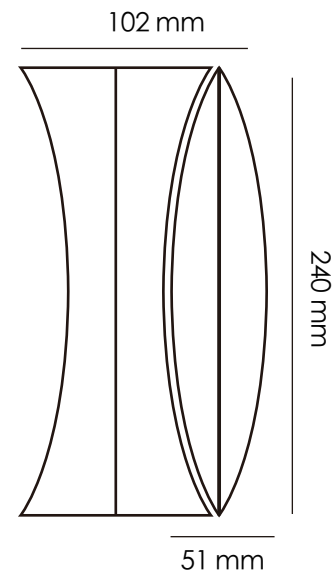

水滴入泥,无声无息,像眼泪,像魂魄的叹息,更像命定的暗示,把最后花开的形状保留下来。水滴的设计是非常大胆的,两个元素和成一体可以有不同的颜色的组合选择。

2400 mm

2400 mm

60 T WHITE

10C GRAY

It implies freedom, dream and beautiful, expressing people's yearning and pursuit for a happy life. The artistic design sense of this kind of kite brings interesting and vivid visual elements. While enriching the sense of space levels, it also adds the power of people's imagination and longing for hope, and touches the heart. kite flies against the wind, not down the wind.