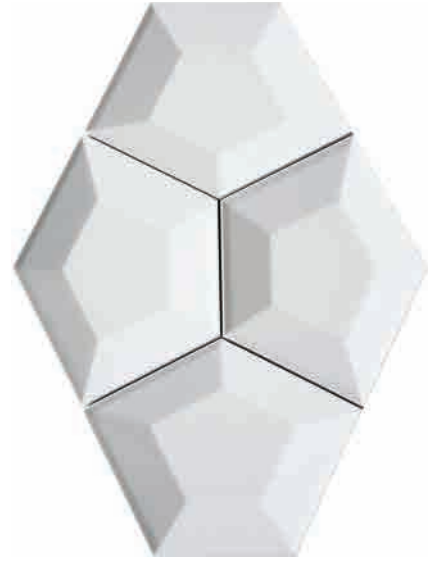

水滴入泥,无声无息,像眼泪,像魂魄的叹息,更像命定的暗示,把最后花开的形状保留下来。水滴的设计是非常大胆的,两个元素和成一体可以有不同的颜色的组合选择。

2400 mm

2400 mm

60 T WHITE

10C GRAY

It implies freedom, dream and beautiful, expressing people's yearning and pursuit for a happy life. The artistic design sense of this kind of kite brings interesting and vivid visual elements. While enriching the sense of space levels, it also adds the power of people's imagination and longing for hope, and touches the heart. kite flies against the wind, not down the wind.

寓意自由, 梦想, 美好的风筝, 表达出人们对幸福生活向往和追求, 这种风筝的艺术设计感带来趣味生动的视觉元素, 在丰富空间层次感的同时, 增添了人们幻想和憧憬的希望之力, 更触碰心灵, 生活的美学也不言而喻。

120 mm

236 mm

60 T WHITE

10C GRAY

The pentagonal polygon, which means self exploration, diversity and creativity, expresses people's desire for inner freedom by breaking through the traditional limitations, boldly subverting. The challenging irregular Pentagon, with its unique geometric elements, brings a unique balance in the space design, and at the same time, it is full of interest. It breaks some traditional shackles, and forms a strong sense of combination. This is the essence of "simplicity but not simple".

寓意自我探索、多元化、创造性的五角多边形，表达出人们突破传统限制，大胆颠覆，对内心自由的渴望。具有挑战性的不规则五边形，本身独特几何的元素，在空间设计带来一种与众不同的平衡，同时充满趣味性，打破一些传统的束缚，个性化不拘一格的组合感，形成一种极具感染力的震撼视觉，这就是“简约而不简单”的精髓。

100 mm

60 T WHITE

10 C GREY

Dunes are composed of elegantly drawn out subway tiles sculpted with an offset angled surface. This creates a modern tapering trapezoid relief that dances across the surface. Meshed in a straight stack pattern, Dune tiles are successively placed to create an exclusive finished surface. flies against the wind, not down the wind.