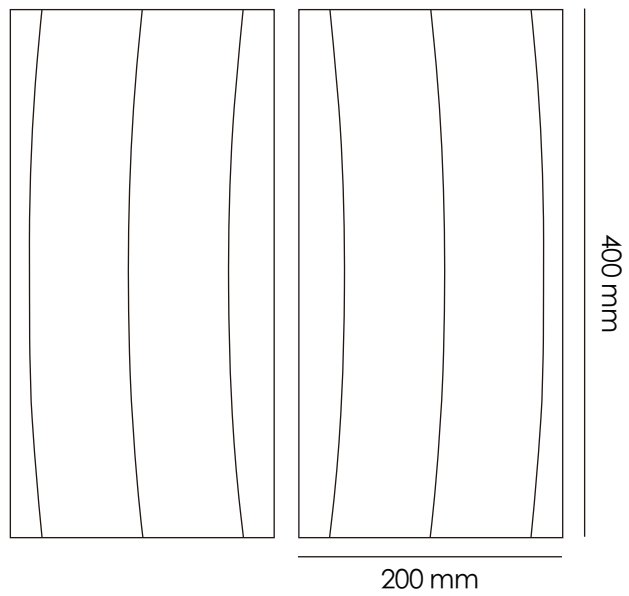

Designed by Michael Golden, an American designer, inspired by sound transmission, three kinds of texture tiles can be combined into hundreds of wall expression. Suitable for commercial interiors to Hospitality spaces such as bars, restaurants, hotels, salons, clubs.

由美国设计师MICHAEL GOLDEN设计，灵感来源于声音的传播，3种纹理的砖可以组合成上百种的墙面表达方式。如商业空间，奢侈品专卖店墙面，酒吧，酒店，餐馆，沙龙，俱乐部，会所，艺术场所，个性居所等。