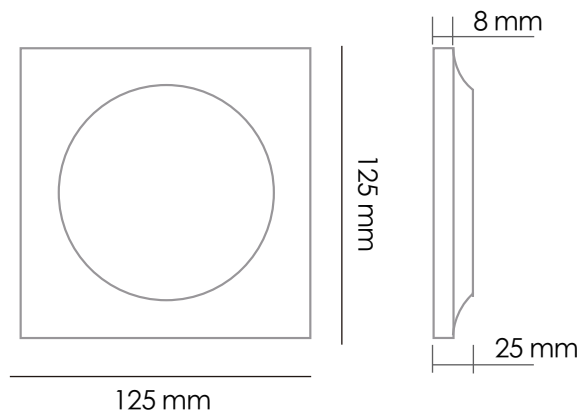

Inspired by the geometric nature of the original map, geometric design bold, given the distinct characteristic, the line of stereo administrative levels reflecting dynamic shadows, make metope is full of vitality, pure manual production to make each piece of tile has an interesting soul, full of fashion, high taste and style, make people enjoy unique space and strong sense of vision impact.

灵感来自于自然界几何形体的原始映射，几何设计赋予前卫大胆的鲜明特点，立体层次感的线条反射出动态阴影，让墙面充满跃动的活力，纯手工的制作让每一块砖有着有趣的灵魂，充满时尚，高级和格调的味道，带给人们独一无二的空间享受和强烈的视觉冲击感。