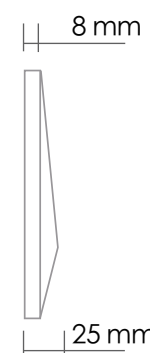

坚硬的水泥质地搭配柔和的颜色给人舒适感。俏皮独特的花瓶造型凸显个性。可以用在玄关处，也可以做背景墙，就算没有娇艳的花朵衬托，花瓶本身也具有很强的装饰效果。

60 T-WHITE

10 S-GREY

10 C-GREY

30 C-GREY

10 F-BROWN

125 mm

Inspired by the geometric nature of the original map, geometric design bold, given the distinct characteristic, the line of stereo administrative levels reflecting dynamic shadows, make metope is full of vitality, pure manual production to make each piece of tile has an interesting soul, full of fashion, high taste and style, make people enjoy unique space and strong sense of vision impact.