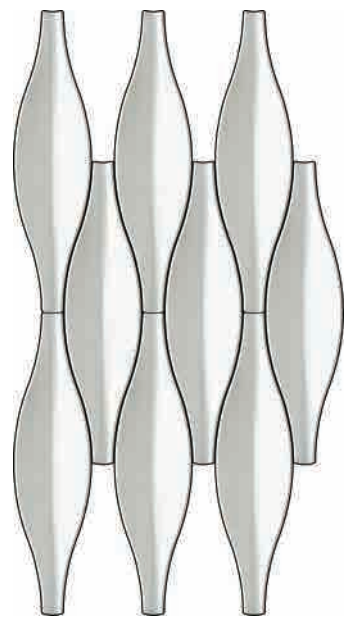

60 T WHITE

The hard cement texture matches the soft color for comfort. Nifty and unique vase shape highlights individual character. Can be used in porch place, also can make setting wall, even if do not delicate and charming like flower, vase itself also has very strong adornment effect.

坚硬的水泥质地搭配柔和的颜色给人舒适感。俏皮独特的花瓶造型凸显个性。可以用在玄关处，也可以做背景墙，就算没有娇艳的花朵衬托，花瓶本身也具有很强的装饰效果。