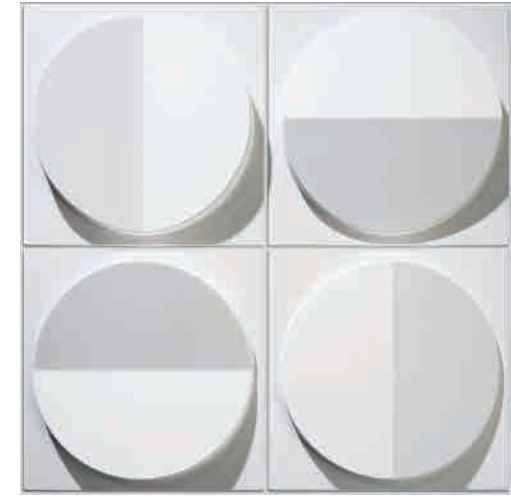

101

The design was inspired by the feeling of time flowing. The lines and three-dimensional contours of the clock bring a sense of space with the passage of time, presenting a unique artistic style, with a strong visual feeling and creative decoration, pleasing to the eye, becoming a landscape of the times.

设计灵感来自于时间流动的感觉。时钟的线条和立体轮廓带来随时间流逝的空间感，呈现浑然天成与众不同的艺术风格，具有强烈的视觉感受和独具创意的装饰性成为时代的一道风景线。