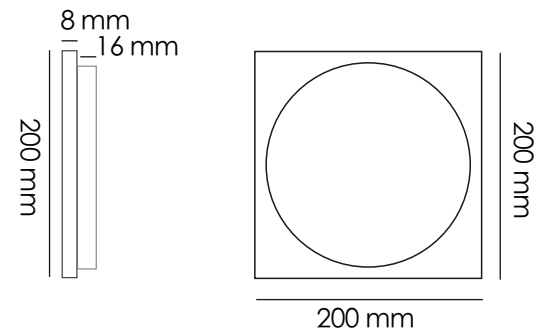

灵感来自于自然界几何形体的原始映射，几何设计赋予前卫大胆的鲜明特点，立体层次感的线条反射出动态阴影，让墙面充满跃动的活力，纯手工制作让每一块砖有着有趣的灵魂，充满时尚，高级和格调的味道，带给人们独一无二的空间享受和强烈的视觉冲击感。

125 mm

125 mm

8 mm

25 mm

100

101

The design was inspired by the feeling of time flowing. The lines and three-dimensional contours of the clock bring a sense of space with the passage of time, presenting a unique artistic style, with a strong visual feeling and creative decoration, pleasing to the eye, becoming a landscape of the times.