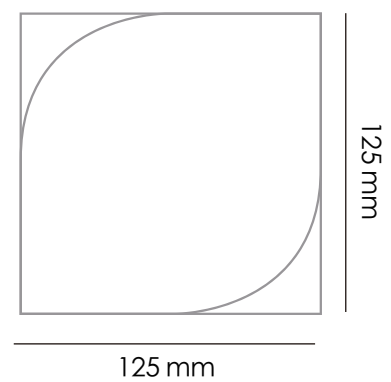

灵感来自于自然界几何形体的原始映射，几何设计赋予前卫大胆的鲜明特点，立体层次感的线条反射出动态阴影，让墙面充满跃动的活力，纯手工的制作让每一块砖有着有趣的灵魂，充满时尚，高级和格调的味道，带给人们独一无二的空间享受和强烈的视觉冲击感。

60 T-WHITE

05 C-GREY

10 C-GREY

30 C-GREY

10 C-BLUE

Inspired by the geometric nature of the original map, geometric design bold, given the distinct characteristic, the line of stereo administrative levels reflecting dynamic shadows, make metope is full of vitality, pure manual production to make each piece of tile has an interesting soul, full of fashion, high taste and style, make people enjoy unique space and strong sense of vision impact.