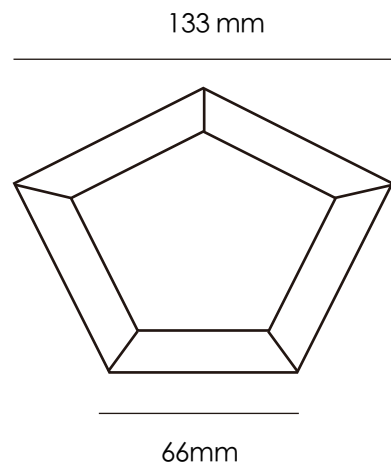

The pentagonal polygon, which means self exploration, diversity and creativity, expresses people's desire for inner freedom by breaking through the traditional limitations, boldly subverting. The challenging irregular Pentagon, with its unique geometric elements, brings a unique balance in the space design, and at the same time, it is full of interest. It breaks some traditional shackles, and forms a strong sense of combination. This is the essence of "simplicity but not simple".

寓意自我探索、多元化、创造性的五角多边形，表达出人们突破传统限制，大胆颠覆，对内心自由的渴望。具有挑战性的不规则五边形，本身独特几何的元素，在空间设计带来一种与众不同的平衡，同时充满趣味性，打破一些传统的束缚，个性化不拘一格的组合感，形成一种极具感染力的震撼视觉，这就是“简约而不简单”的精髓。

100 mm