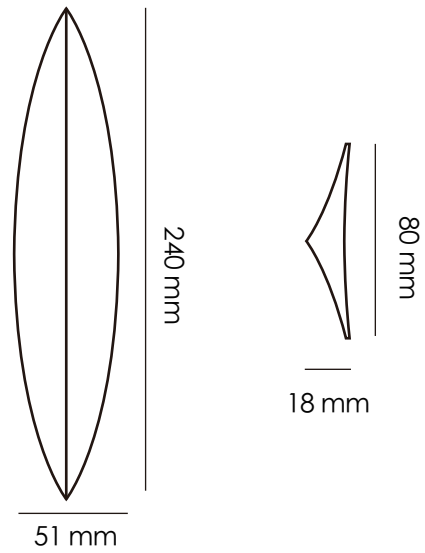

Leaf series combine 2 units, mixed with metal materials, like stainless steel and aluminium. It create a luxury wall covering.

叶子系列组合2个单元，混合金属材料，像不锈钢和铝。它创造了一个豪华的墙面。