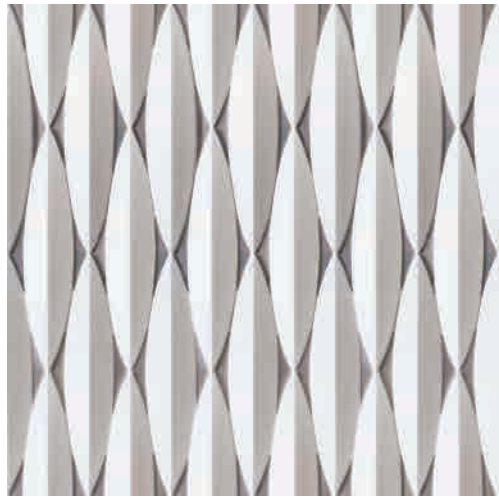

10C GREY

10 BLUE

Leaf series combine 2 units, mixed with metal materials, like stainless steel and aluminium. It create a luxury wall covering.

叶子系列组合2个单元，混合金属材料，像不锈钢和铝。它创造了一个豪华的墙面。

ST66+60T WHITE

ST66+60T MIX