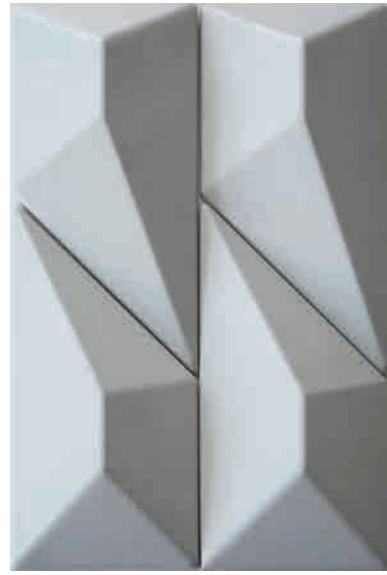

Wings 设计理念源自于自由翱翔的翅膀。振翅的张力与延展的弧度在空间交织融合，再以饱和的线条勾勒出时空幻感。若隐若现的轮廓在光影的映衬下，更显和谐的艺术感，极具层次与装饰性。

400 mm

100 mm

60 T WHITE

10C GRAY

The window shows a rich and broad world for people, the creative eye-catching abnormality three-dimensional full of high fashion sense, the design level of not limited to one pattern changed the plain, give people the impression of pursuing exploration and new ideas, add the unique personality charm for the aesthetic feeling of the space.