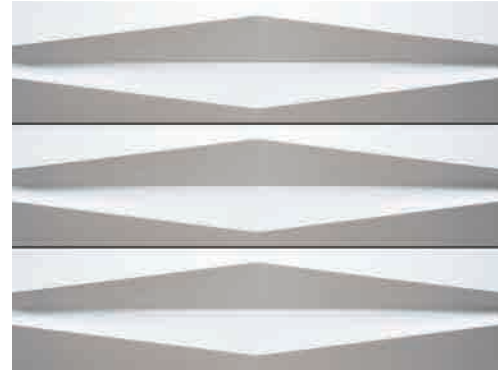

寓意自我探索、多元化、创造性的五角多边形，表达出人们突破传统限制，大胆颠覆，对内心自由的渴望。具有挑战性的不规则五边形，本身独特几何的元素，在空间设计带来一种与众不同的平衡，同时充满趣味性，打破一些传统的束缚，个性化不拘一格的组合感，形成一种极具感染力的震撼视觉，这就是“简约而不简单”的精髓。

100 mm

60 T WHITE

10 C GREY

Dunes are composed of elegantly drawn out subway tiles sculpted with an offset angled surface. This creates a modern tapering trapezoid relief that dances across the surface. Meshed in a straight stack pattern, Dune tiles are successively placed to create an exclusive finished surface. flies against the wind, not down the wind.