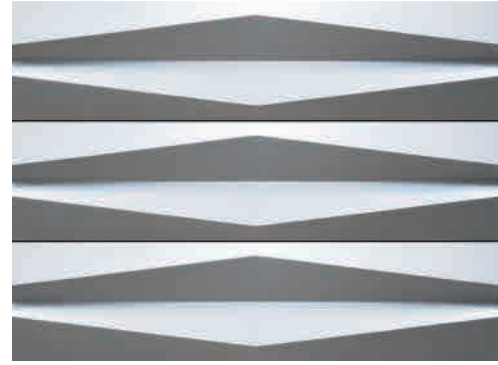

寓意自我探索、多元化、创造性的五角多边形，表达出人们突破传统限制，大胆颠覆，对内心自由的渴望。具有挑战性的不规则五边形，本身独特几何的元素，在空间设计带来一种与众不同的平衡，同时充满趣味性，打破一些传统的束缚，个性化不拘一格的组合感，形成一种极具感染力的震撼视觉，这就是“简约而不简单”的精髓。

100 mm

60 T WHITE

10 C GREY

Dunes are composed of elegantly drawn out subway tiles sculpted with an offset angled surface. This creates a modern tapering trapezoid relief that dances across the surface. Meshed in a straight stack pattern, Dune tiles are successively placed to create an exclusive finished surface. flies against the wind, not down the wind.

沙丘是由优雅地抽出的地铁瓷砖和一个偏置的角度表面雕刻而成。这创造了一个现代的梯形浮雕，在表面跳舞。网格在一个直堆叠模式，沙丘瓷砖是连续放置，以创造一个独特的完成表面。

60T WHITE

GOLD

SILVER

225 mm

450 mm

The design of APEX gives the featured wall a sense of modernity. Deep triangular grooves reveal the plasticity of tiles for project.