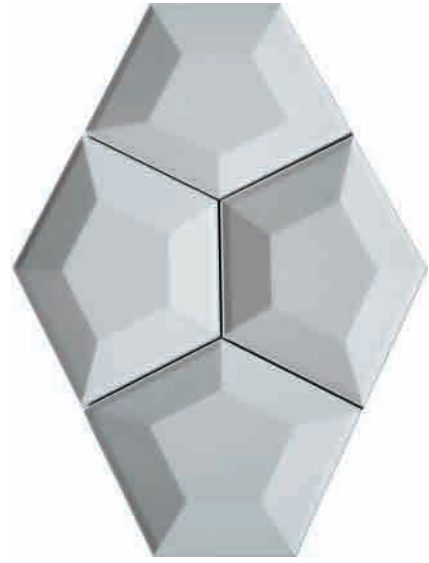

水滴入泥,无声无息,像眼泪,像魂魄的叹息,更像命定的暗示,把最后花开的形状保留下来。水滴的设计是非常大胆的,两个元素和成一体可以有不同的颜色的组合选择。

2400 mm

2400 mm

60 T WHITE

10C GRAY

It implies freedom, dream and beautiful, expressing people's yearning and pursuit for a happy life. The artistic design sense of this kind of kite brings interesting and vivid visual elements. While enriching the sense of space levels, it also adds the power of people's imagination and longing for hope, and touches the heart. kite flies against the wind, not down the wind.

寓意自由, 梦想, 美好的风筝, 表达出人们对幸福生活向往和追求, 这种风筝的艺术设计感带来趣味生动的视觉元素, 在丰富空间层次感的同时, 增添了人们幻想和憧憬的希望之力, 更触碰心灵, 生活的美学也不言而喻。

120 mm

236 mm

60 T WHITE

10C GRAY

The pentagonal polygon, which means self exploration, diversity and creativity, expresses people's desire for inner freedom by breaking through the traditional limitations, boldly subverting. The challenging irregular Pentagon, with its unique geometric elements, brings a unique balance in the space design, and at the same time, it is full of interest. It breaks some traditional shackles, and forms a strong sense of combination. This is the essence of "simplicity but not simple".

寓意自我探索、多元化、创造性的五角多边形，表达出人们突破传统限制，大胆颠覆，对内心自由的渴望。具有挑战性的不规则五边形，本身独特几何的元素，在空间设计带来一种与众不同的平衡，同时充满趣味性，打破一些传统的束缚，个性化不拘一格的组合感，形成一种极具感染力的震撼视觉，这就是“简约而不简单”的精髓。

100 mm

60 T WHITE

10 C GREY

Dunes are composed of elegantly drawn out subway tiles sculpted with an offset angled surface. This creates a modern tapering trapezoid relief that dances across the surface. Meshed in a straight stack pattern, Dune tiles are successively placed to create an exclusive finished surface. flies against the wind, not down the wind.