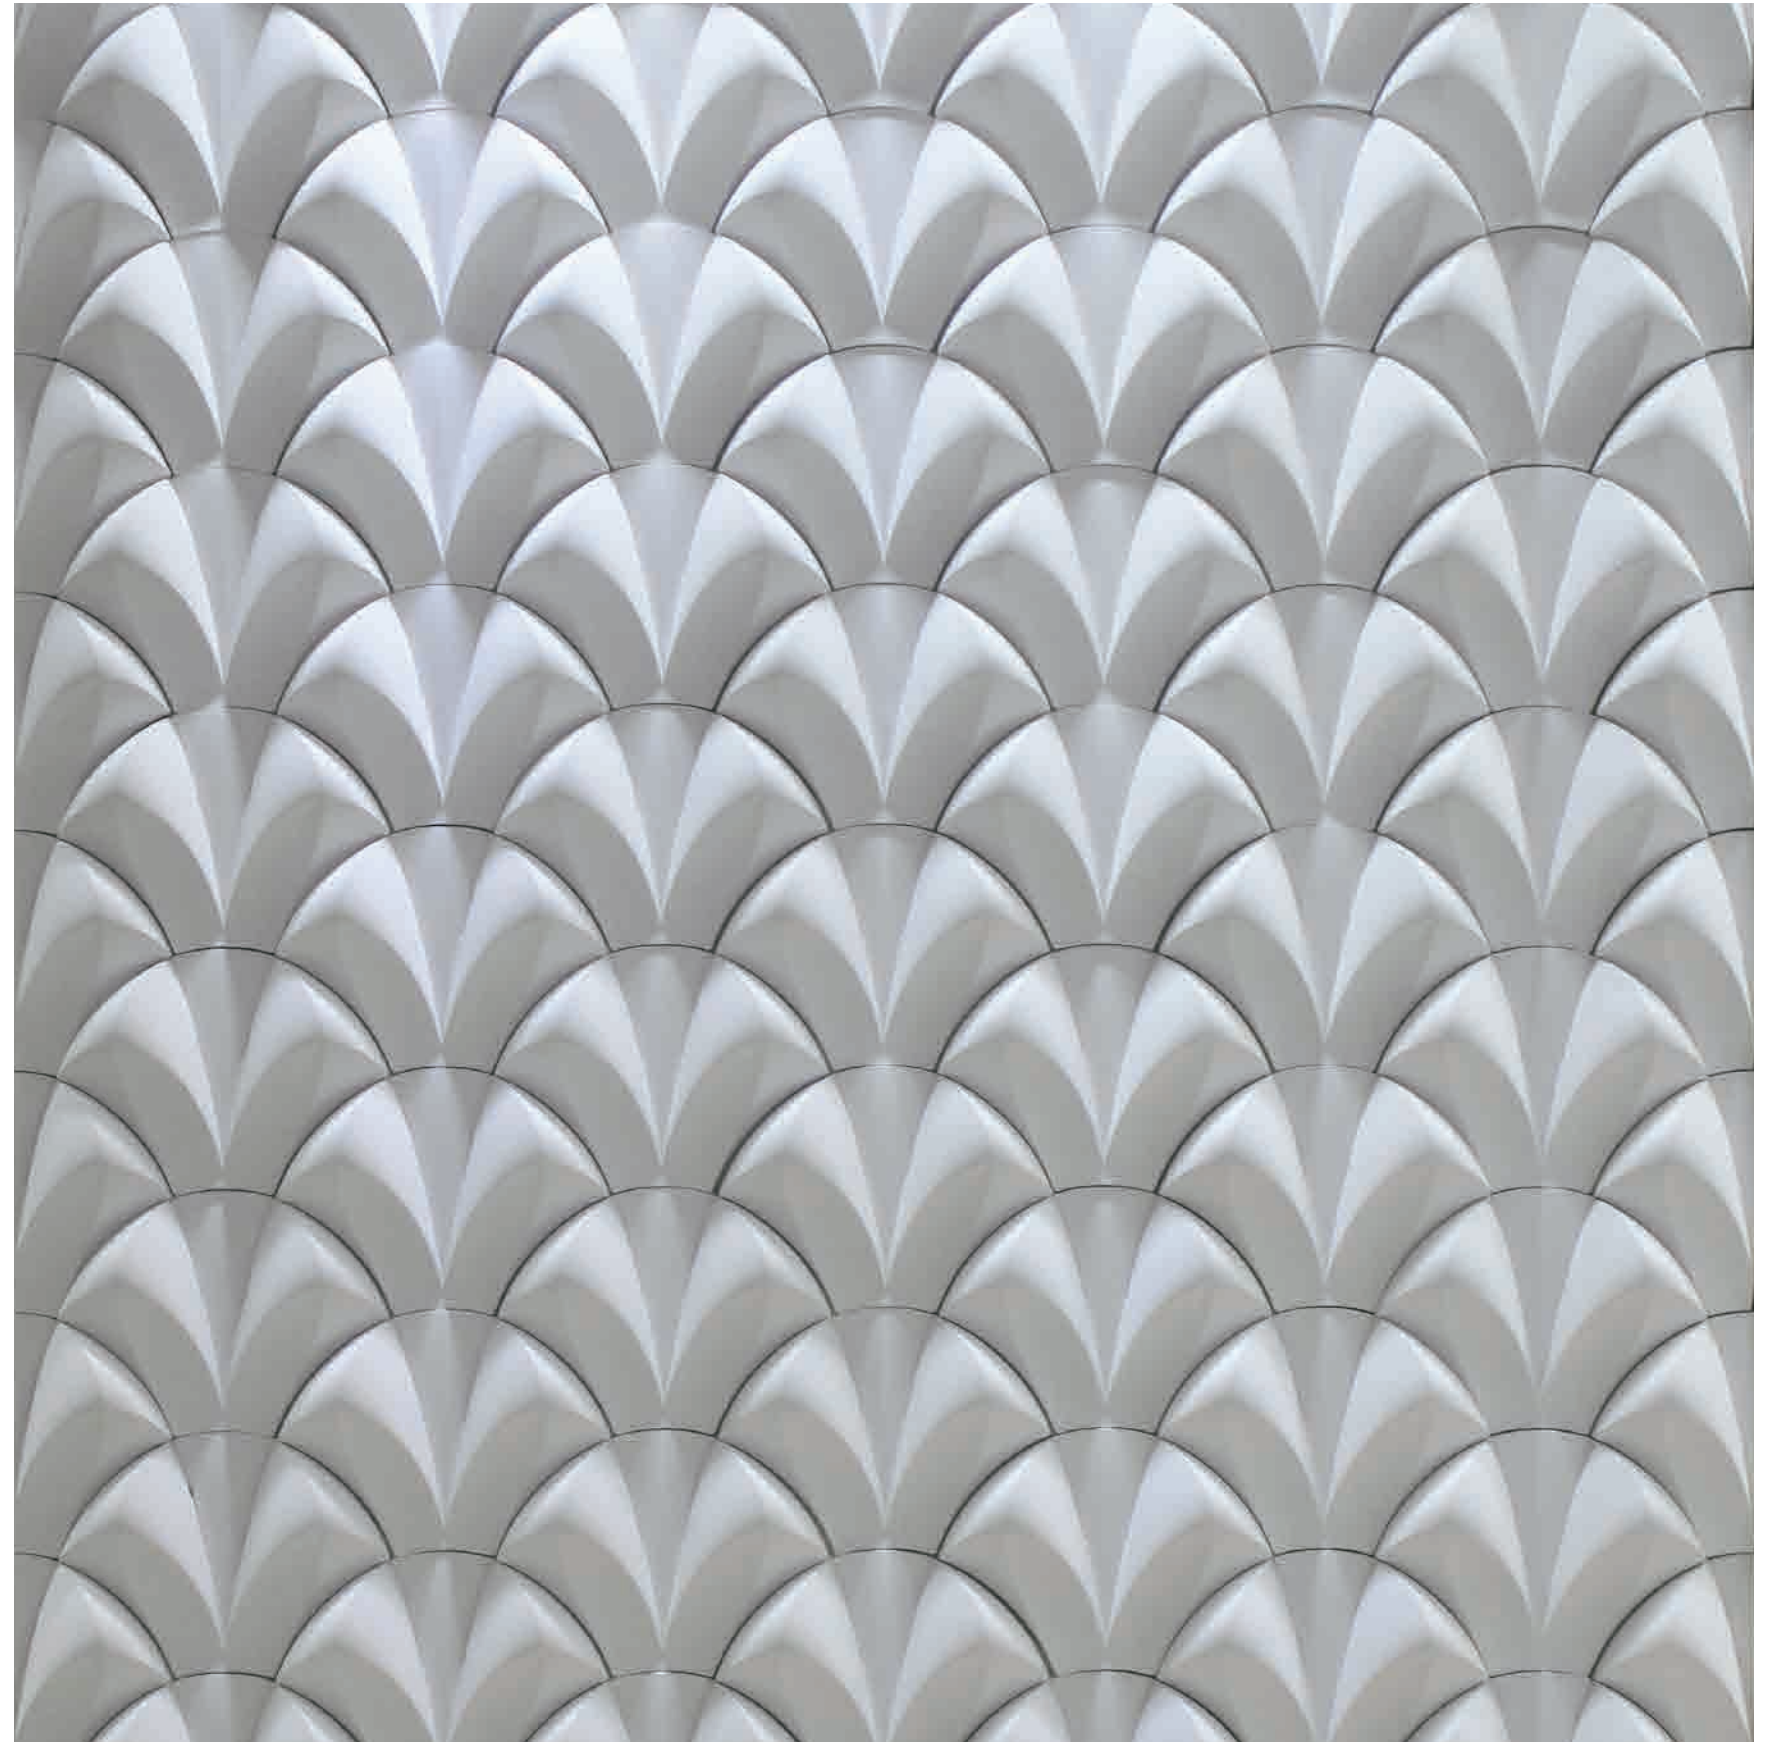

The flower shape, which implies elegance, beauty and blessing, is inspired by the wonderful ornament of nature, and brings unique artistic sense to the space design with the blooming characteristics of fresh and free from vulgarity and elegant posture. This collision of nature and fashion brings people pleasure and aesthetic enjoyment, and brings full vitality and high quality to the living space.

寓意高雅，美好，祝福的花朵形状，来自于大自然中奇妙点缀的花朵灵感，以清新脱俗，姿态优雅的绽放特点给空间设计带来与众不同的艺术感。这种自然和时尚的碰撞，带给人们心灵的愉悦和美感享受，又为生活的空间带来饱满的生命力和高级的质感。