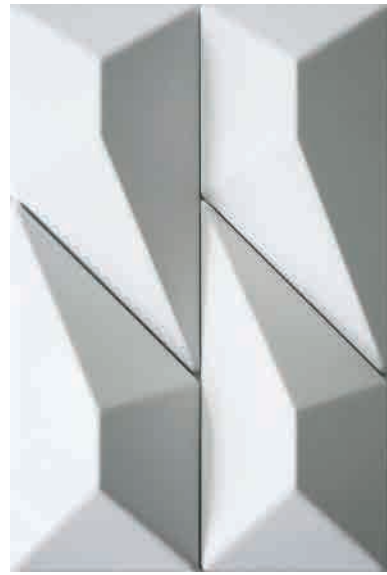

Wings 设计理念源自于自由翱翔的翅膀。振翅的张力与延展的弧度在空间交织融合，再以饱和的线条勾勒出时空幻感。若隐若现的轮廓在光影的映衬下，更显和谐的艺术感，极具层次与装饰性。

400 mm

100 mm

60 T WHITE

10C GRAY

The window shows a rich and broad world for people, the creative eye-catching abnormality three-dimensional full of high fashion sense, the design level of not limited to one pattern changed the plain, give people the impression of pursuing exploration and new ideas, add the unique personality charm for the aesthetic feeling of the space.