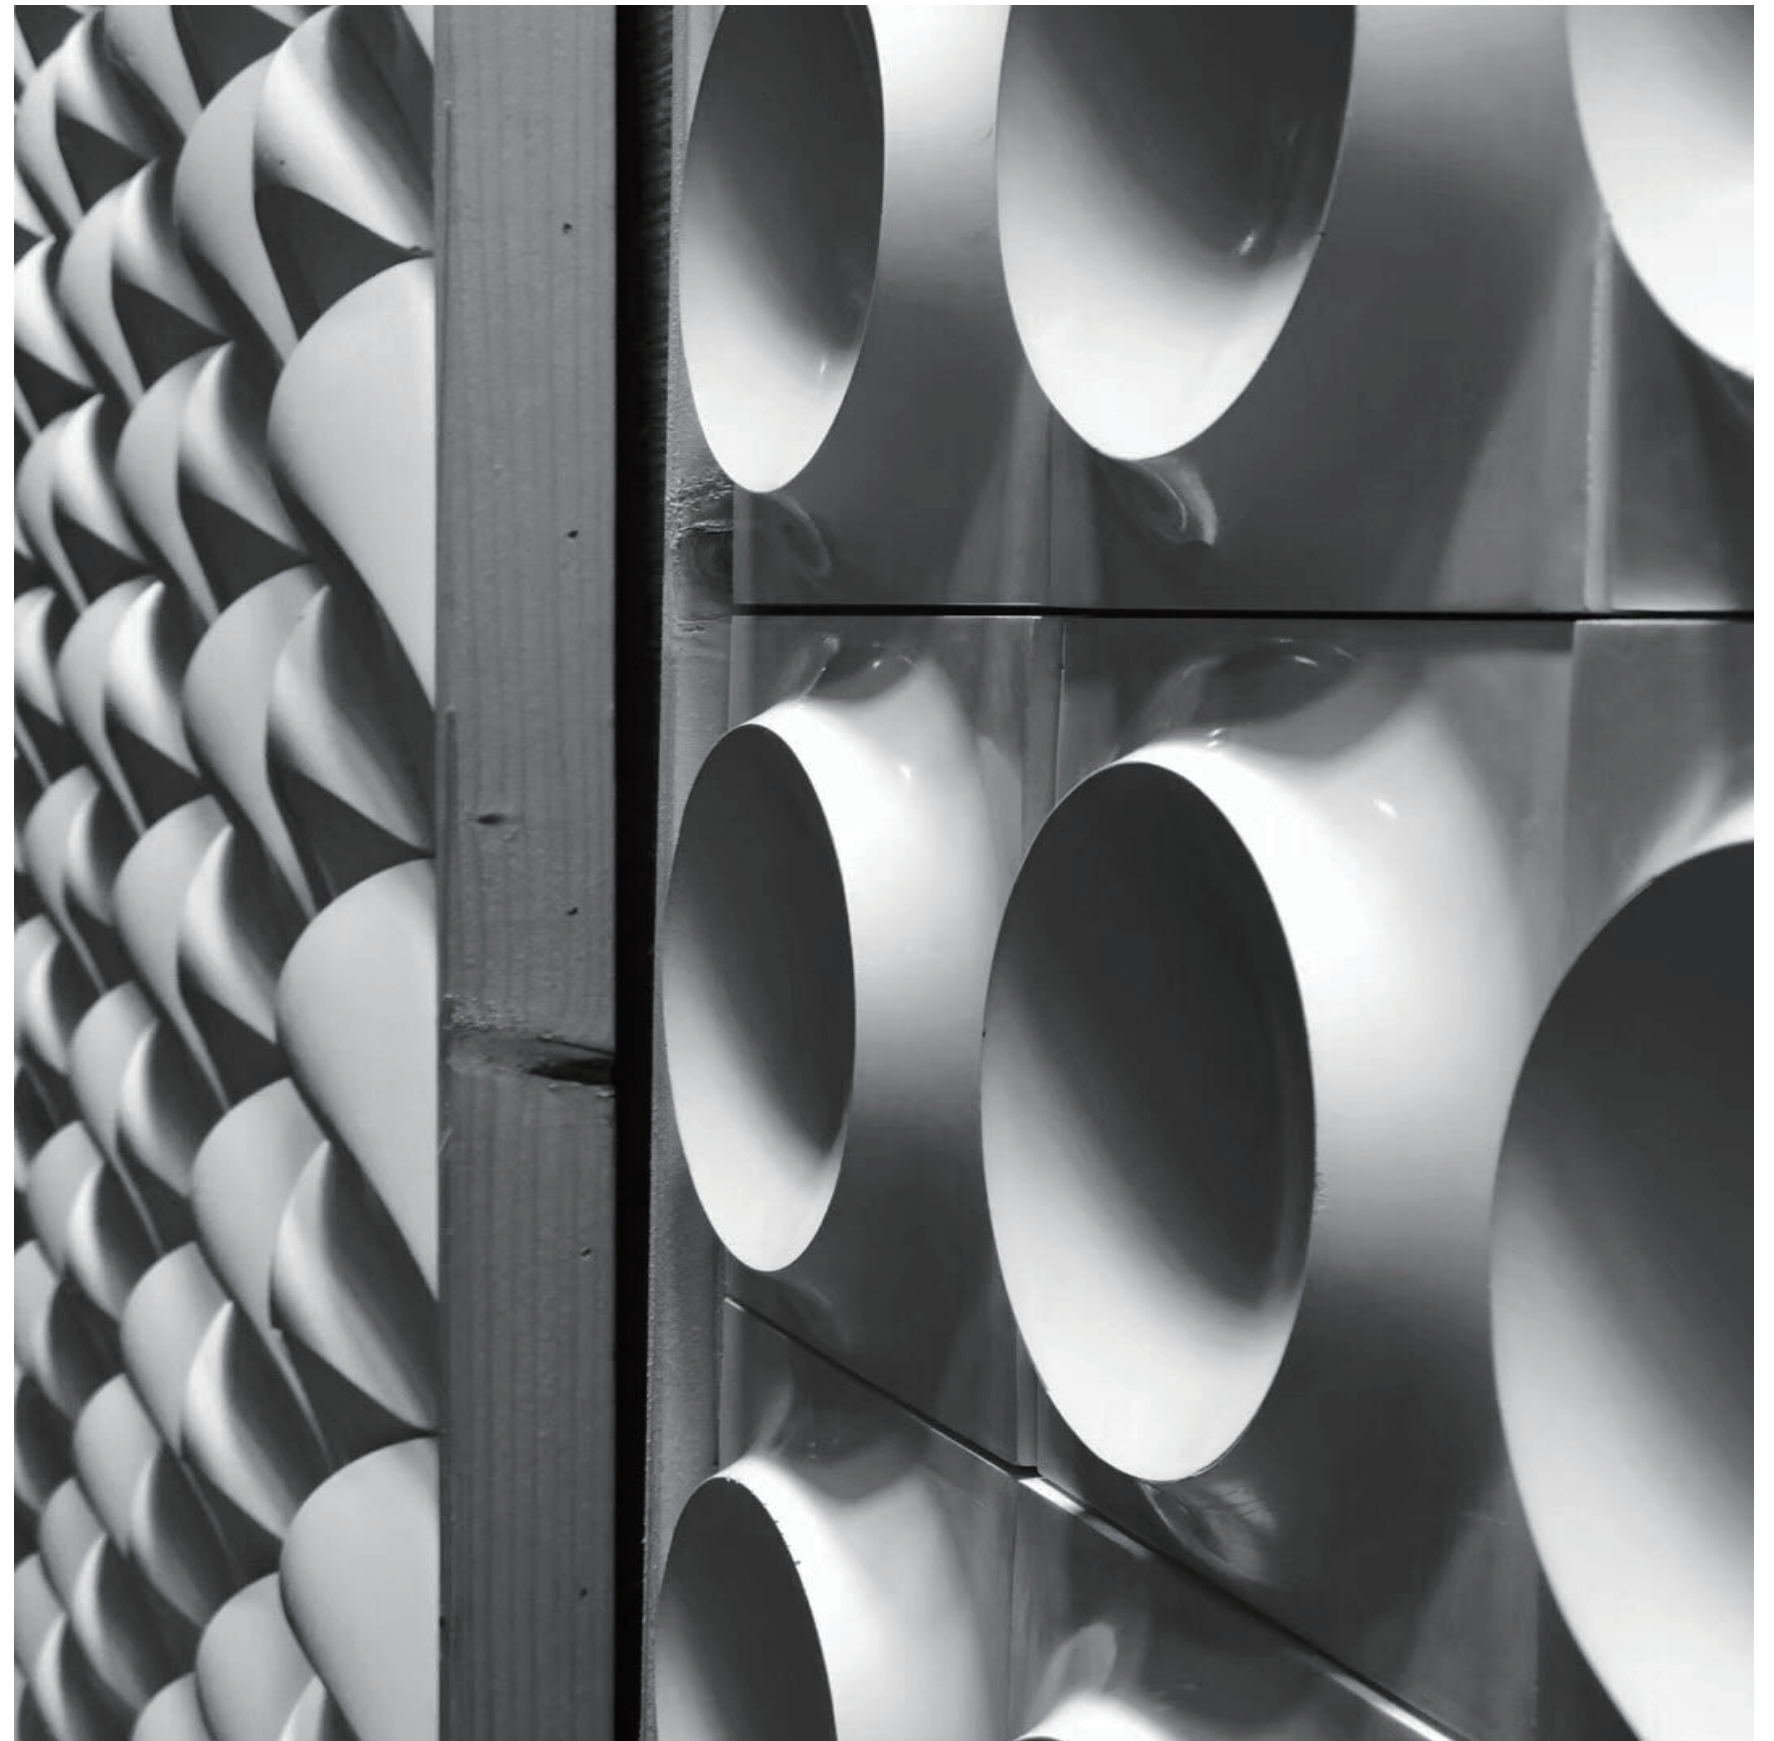

SEAHAWK

C O N C R E T E

佛山市海皇鹰建材有限公司
FOSHAN SEAHWAK BUILDING MATERIALS

地址：佛山市禅城区魁奇二路6号盈天
广场一座1040
TEL: +86-18988676857
Mail: info@seahawk-bm.com
Wechat/WhatsApp:+86-13249703561

©2022 FOSHAN SEAHWAK BUILDING MATERIALS

The brand use or reproduction of the contents of this catalog is protected by copyright law. Any use of the brand or reproducti must be authorized by SEAHAWK BUILDING MATERIALS CO.LTD. Otherwise, this action can be sanctioned according to the Law.

SEAHAWK reserves the right to modify and/or discontinue certain models displayed in this catalogue.
The colour of the pieces displayed herein may differ slightly from originals.
The settings shown in this catalogue are design proposals for advertising purposes.
In real situations in wich the pieces are laid, the installation instructions published by SEAHAWK should be followed.

Copyright © 2002-2022 FOSHAN SEAHAWK BUILDING MATERIALS. All rights reserved.