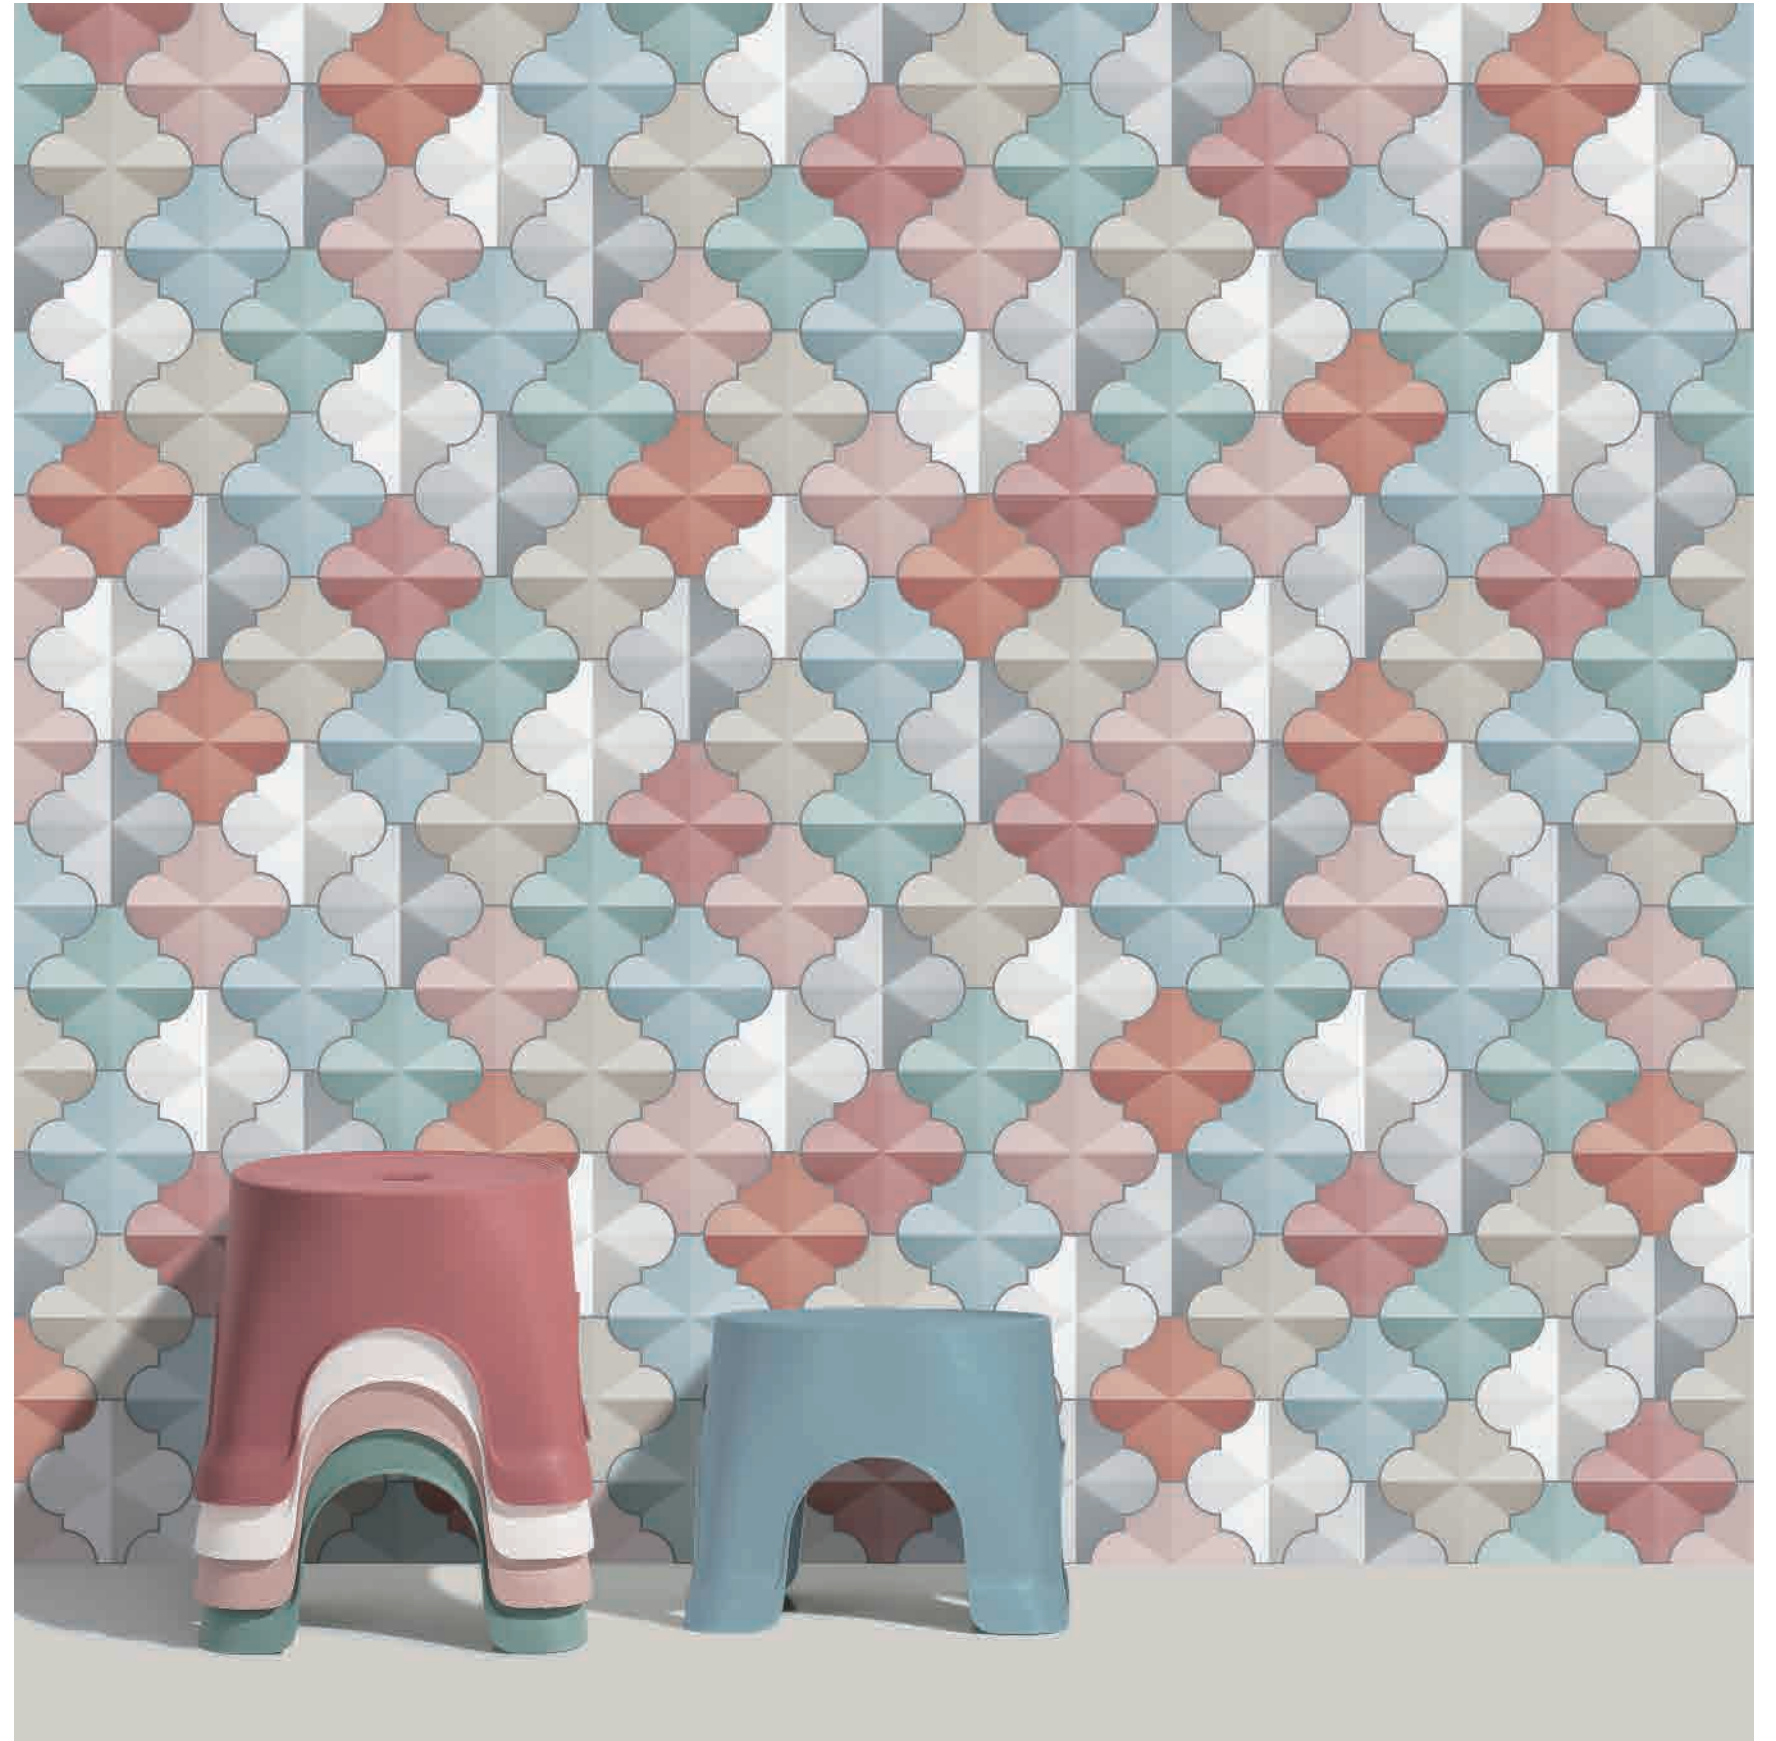

The symbolism of the lantern has been important throughout human history, leading people through darkness and revealing the beginning and end of a journey of light. Auspicious blessings, happy reunion, beautiful curve of the lantern, can not help but let people home full of beautiful fantasy, simple and bright color, natural and modern contrast and integration, to create an ideal environment style and rich sense of space. The different colors make the space more interesting. The eclectic design changes the plain, and the visual impression of exploration and innovation is more pursued..

灯笼的象征意义在整个人类历史中非常重要，引领着人们穿越黑暗，展现出一段光明旅程的起始与结束。寓意吉祥祝福，喜庆团圆，优美曲线的灯笼，不禁让人对家充满美好幻想，简约明亮的配色，自然与现代的对比与融合，打造出格调又富有空间感的理想环境。不同的色彩，让空间变得更加有趣，不拘一格的设计改变了平淡，更追求探索和新意的视觉享受。

125 mm

125 mm