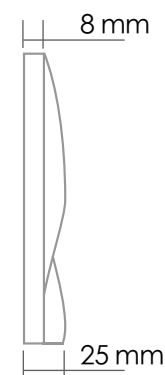

灵感来自于自然界几何形体的原始映射，几何设计赋予前卫大胆的鲜明特点，立体层次感的线条反射出动态阴影，让墙面充满跃动的活力，纯手工的制作让每一块砖有着有趣的灵魂，充满时尚，高级和格调的味道，带给人们独一无二的空间享受和强烈的视觉冲击感。

60 T-WHITE

05 C-GREY

10 C-GREY

30 C-GREY

10 C-BLUE

Inspired by the geometric nature of the original map, geometric design bold, given the distinct characteristic, the line of stereo administrative levels reflecting dynamic shadows, make metope is full of vitality, pure manual production to make each piece of tile has an interesting soul, full of fashion, high taste and style, make people enjoy unique space and strong sense of vision impact.