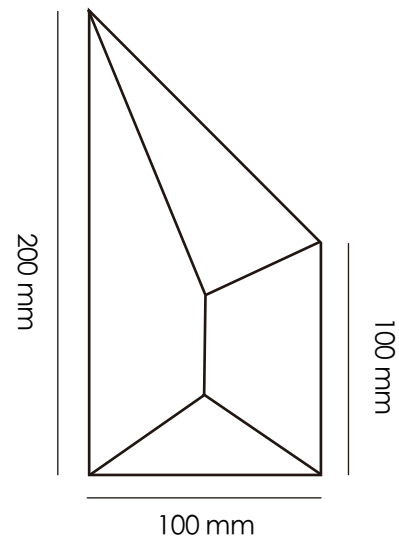

The window shows a rich and broad world for people, the creative eye-catching abnormality three-dimensional full of high fashion sense, the design level of not limited to one pattern changed the plain, give people the impression of pursuing exploration and new ideas, add the unique personality charm for the aesthetic feeling of the space.

窗为人们展示了一个丰富而广阔的世界，创意醒目的异形立体充满高级的时尚感，不拘一格的设计层次改变了平淡，给予人们追求探索和新意的印象，为空间的美感增添独一无二的个性魅力。