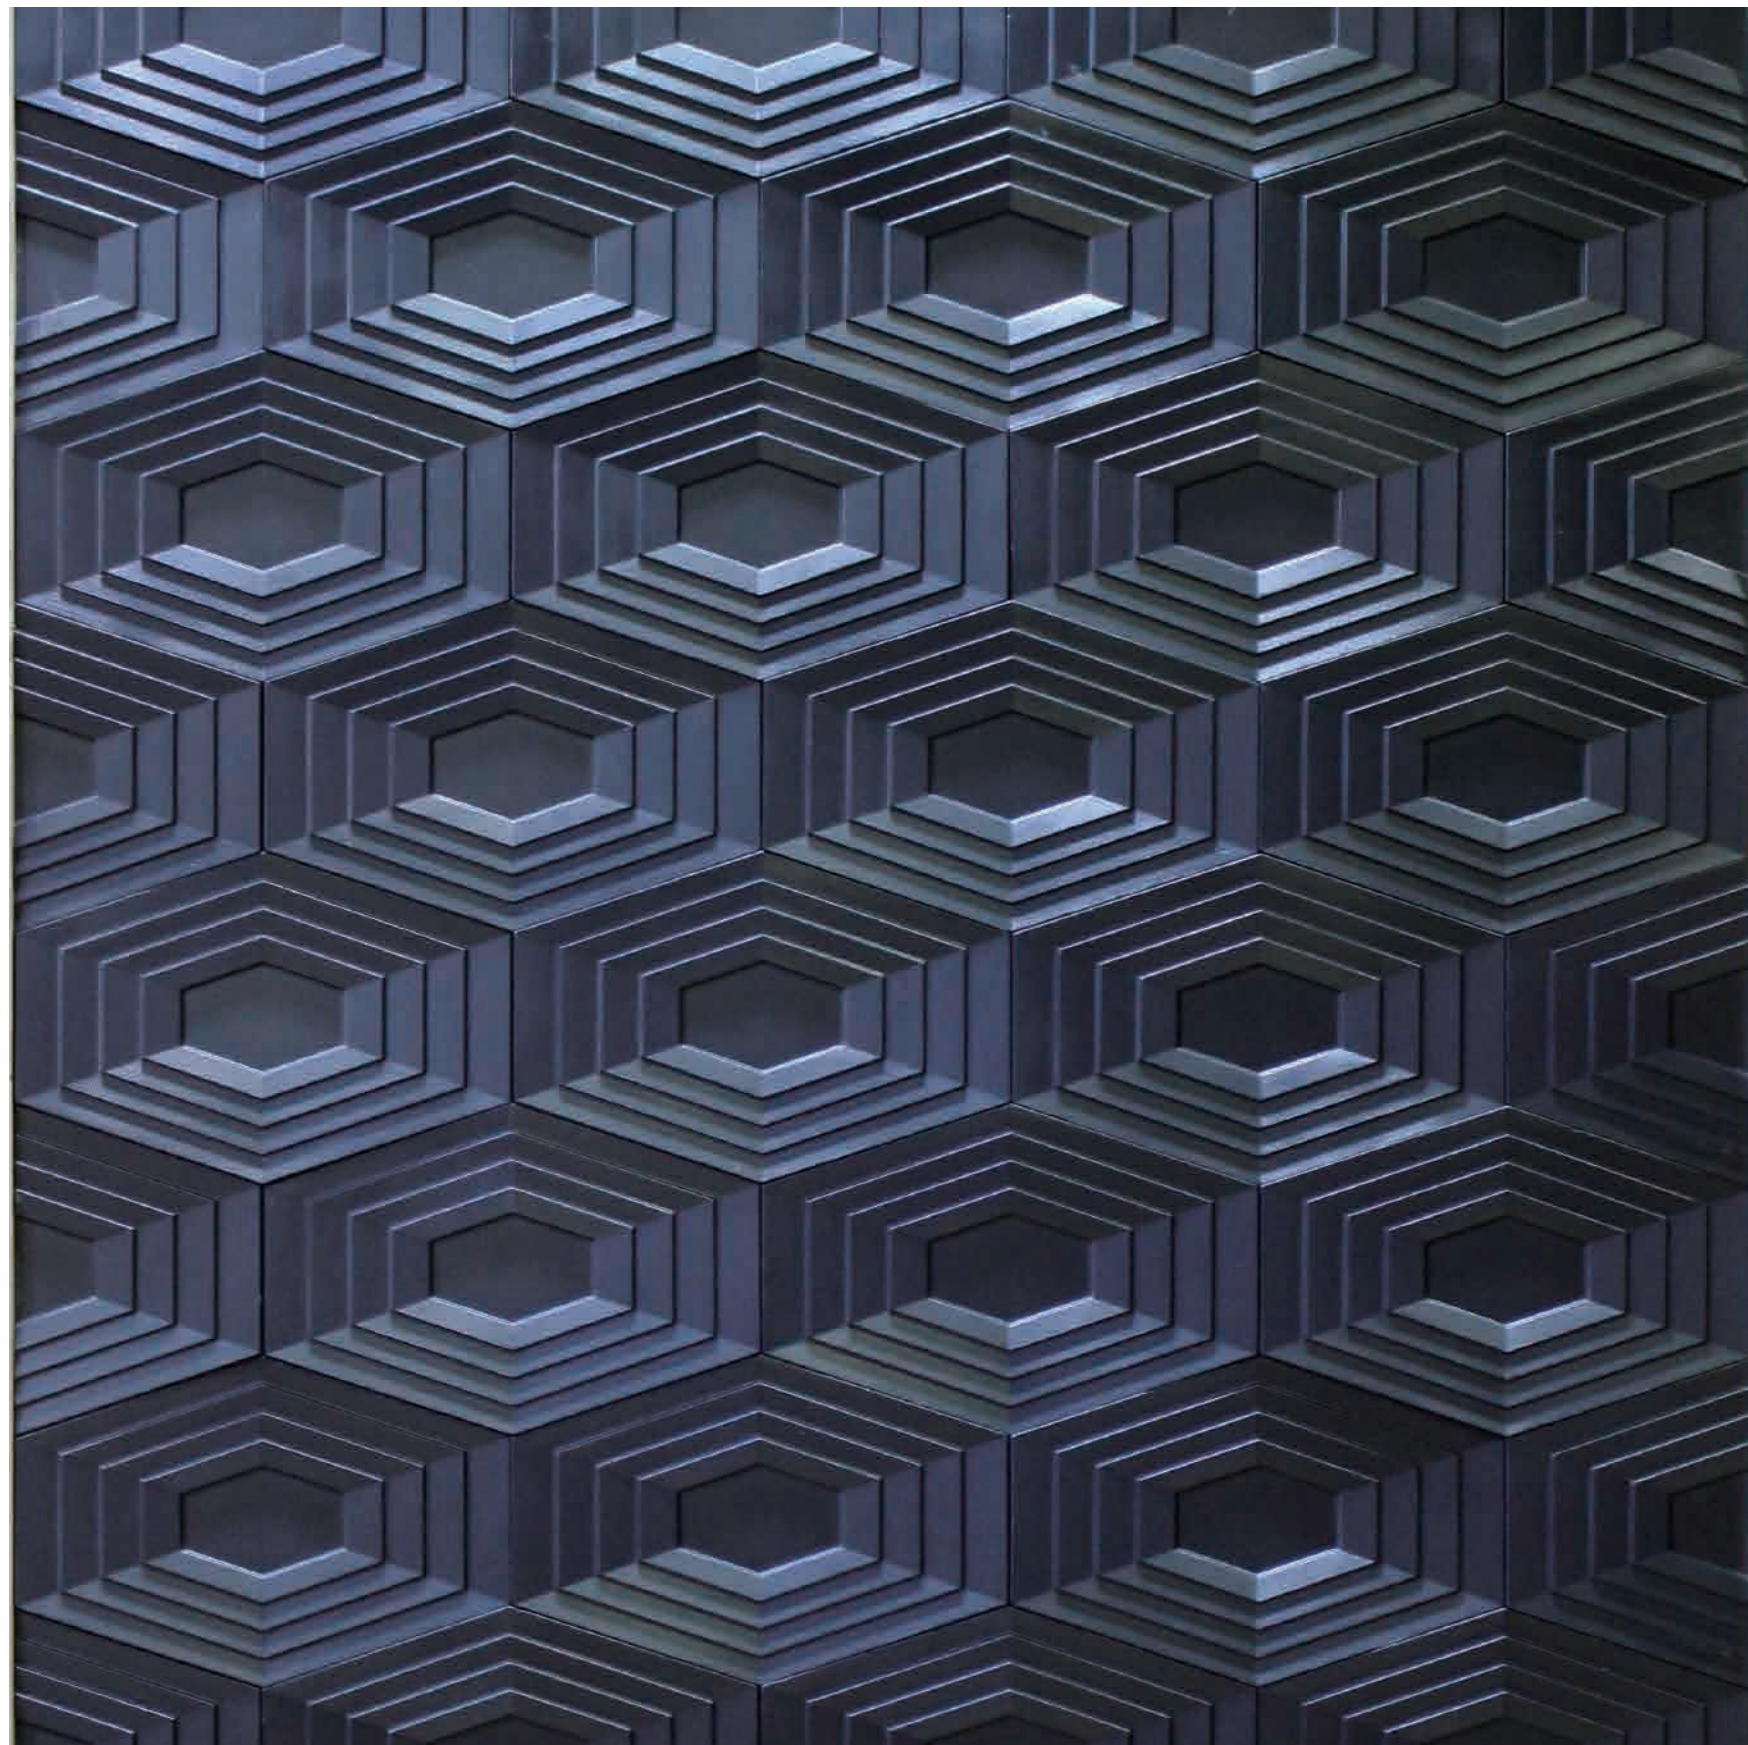

TUNNEL Inspiration comes from experiencing life, just like exploring in the maze tunnel, in the twists and turns of the unknown, constantly looking for the dawn of victory. The perfect use of geometric lines reflects the sense of intelligent design, unique three-dimensional style makes each tile more like a handicraft, full of high fashion sense, the design of not stick to one pattern changed the plain, more to pursue exploration and new impression, bring unique space enjoyment.

灵感元素来自于体验人生，犹如在迷宫隧道中探索前行，在曲折未知中，不断寻找胜利的曙光。几何线条的完美运用体现了智慧的设计感，独特立体风格让每块砖更像是一件工艺品，充满高端的时尚感，不拘一格的设计改变了平淡，更达到追求探索和新意的印象，带来独一无二的空间享受。

106 mm

310 mm