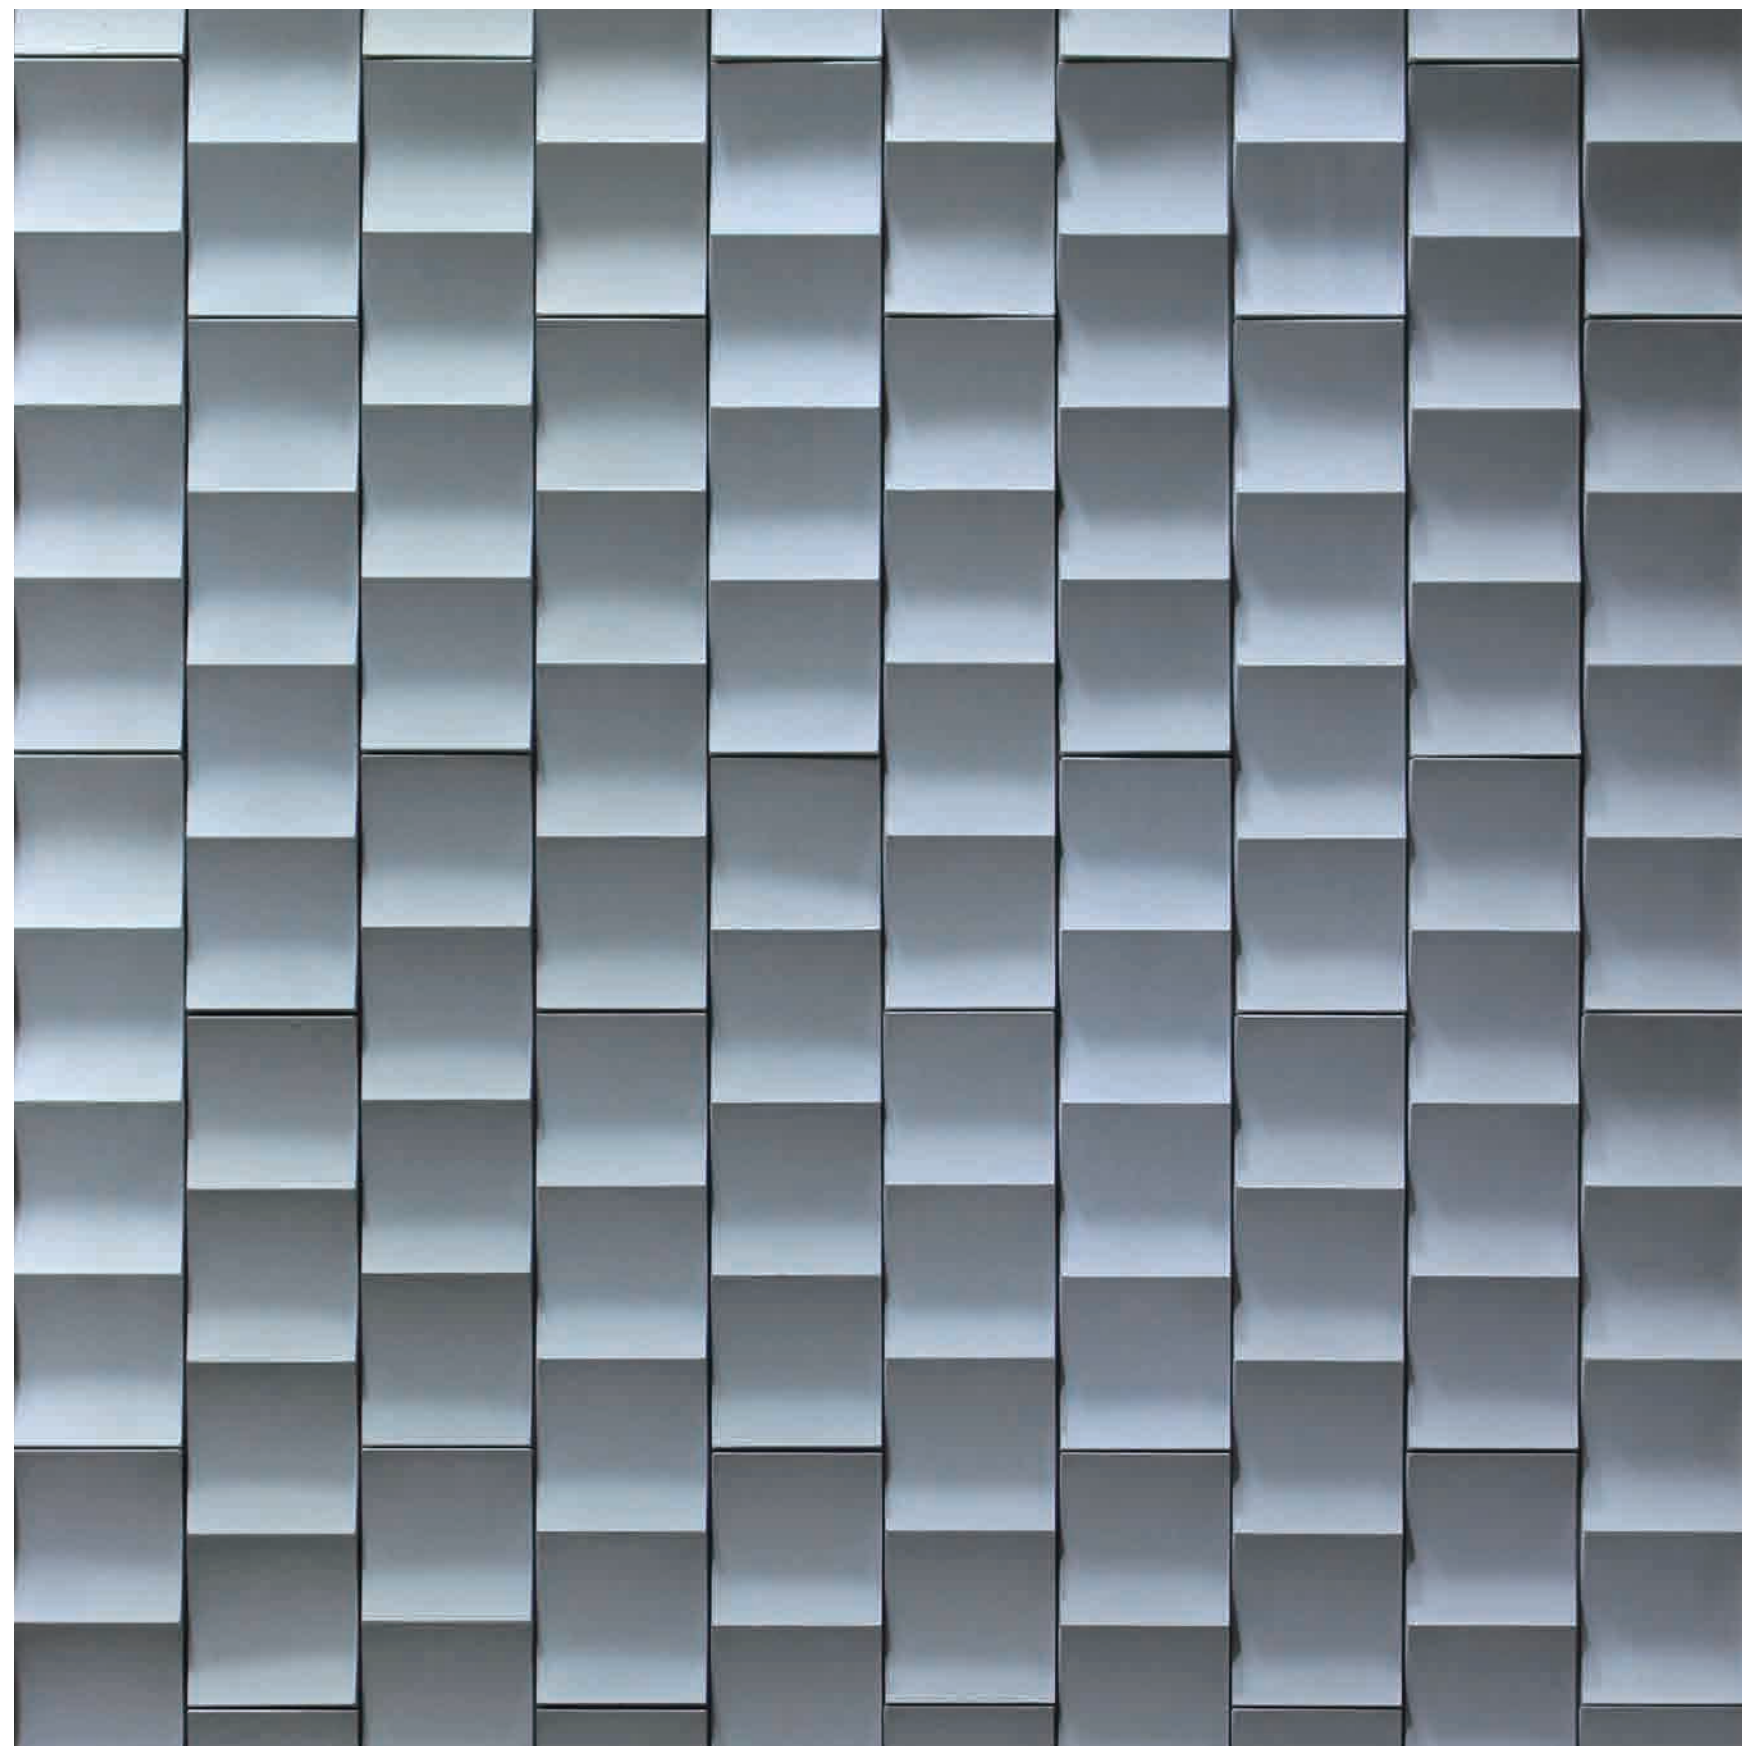

Concave inspiration comes from the pursuit and fight to overcome the ups and downs of life. The elements of the wavy curve perfectly create the beauty of the space art, and the concave and convex design style presents the 3D of continuous undulation, revealing a kind of dynamic life of constant struggle. Beautiful curves, waves of ups and downs, the moment of passion, It adds fashion style to home, full of distinctive personality visual impact and bring extraordinary enjoyment.

设计灵感来自于战胜跌宕起伏人生的追求和斗志。波浪曲线的元素完美创造出空间艺术之美，凹凸的设计风格呈现出连续起伏的三维层面，透露出一种不断拼搏的生命动感。优美的曲线、波荡的起伏、激情的瞬间，给家居增添时尚格调，充满鲜明个性的视觉冲击力，带来超脱不凡的空间享受。