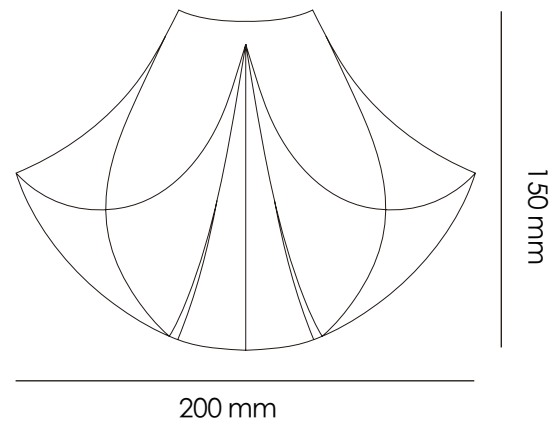

The flower shape, which implies elegance, beauty and blessing, is inspired by the wonderful ornament of nature, and brings unique artistic sense to the space design with the blooming characteristics of fresh and free from vulgarity and elegant posture. This collision of nature and fashion brings people pleasure and aesthetic enjoyment, and brings full vitality and high quality to the living space.

寓意高雅，美好，祝福的花朵形状，来自于大自然中奇妙点缀的花朵灵感，以清新脱俗，姿态优雅的绽放特点给空间设计带来与众不同的艺术感。这种自然和时尚的碰撞，带给人们心灵的愉悦和美感享受，又为生活的空间带来饱满的生命力和高级的质感。