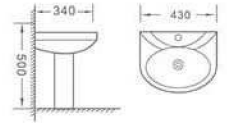

Size:460x360mm

506

Size:420x320mm

507

Size:390x370mm

MODEL **301 Children's**
Washdown one-piece toilet
Size:530x290x540mm
S-trap:200/300mm

MODEL **302 Children's**
Pedestal basin
Size:430x340x500mm
Fixing to wall with back