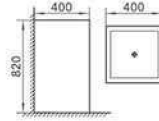

4605-1
600X480X830 mm

4606-1
620X510X880 mm

4701

Pedestal basin
Size: 395x515x840mm
Fixing to wall with back

4702

Pedestal basin
Size: 400x400x820mm
Fixing to wall with back

4703

Pedestal basin
Size: 505x370x825mm
Fixing to wall with back