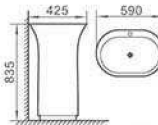

4704

Pedestal basin
Size: 590x425x835mm
Fixing to wall with back