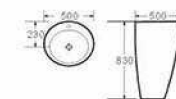

4711

Pedestal basin
Size: 500x500x830mm
Fixing to wall with back