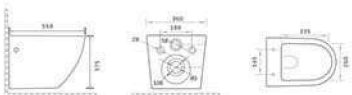

F205

Wall-hung Toilet
Flushing system: Rinless

size: 550 X 360 X 375mm
P-trap:180mm