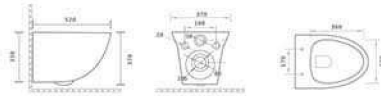

F204

Wall-hung Toilet
Flushing system: Rinless

size: 520 X 370 X 370mm
P-trap:180mm