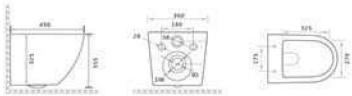

F203

Wall-hung Toilet
Flushing system: Rinless

size: 490 X 360 X 355mm
P-trap:180mm