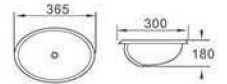

MODEL **304 Children's**
Counter basin
Size:365x300x180mm
Understage installation