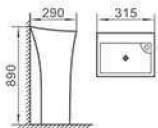

4704

Pedestal basin
Size: 590x425x835mm
Fixing to wall with back

4705

Pedestal basin
Size: 400x400x830mm
Fixing to wall with back

4706

Pedestal basin
Size: 480x480x980mm
Fixing to wall with back

4707

Pedestal basin
Size: 315x290x890mm
Fixing to wall with back