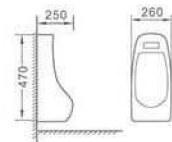

MODEL **305 Children's**
Wall-hung urinal
Size:260x250x470mm
Fixing to wall with back