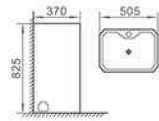

4605-1
600X480X830 mm

4606-1
620X510X880 mm

4701

Pedestal basin
Size: 395x515x840mm
Fixing to wall with back

4702

Pedestal basin
Size: 400x400x820mm
Fixing to wall with back

4703

Pedestal basin
Size: 505x370x825mm
Fixing to wall with back