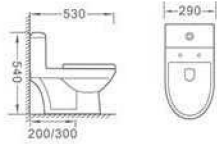

Size:460x360mm

506

Size:420x320mm

507

Size:390x370mm

MODEL **301 Children's**
Washdown one-piece toilet
Size:530x290x540mm
S-trap:200/300mm

MODEL **302 Children's**
Pedestal basin
Size:430x340x500mm
Fixing to wall with back