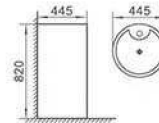

4705

Pedestal basin
Size: 400x400x830mm
Fixing to wall with back