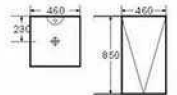

4709

Pedestal basin
Size: 460x460x850mm
Fixing to wall with back