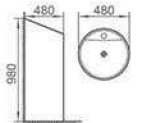

4704

Pedestal basin
Size: 590x425x835mm
Fixing to wall with back

4705

Pedestal basin
Size: 400x400x830mm
Fixing to wall with back

4706

Pedestal basin
Size: 480x480x980mm
Fixing to wall with back

4707

Pedestal basin
Size: 315x290x890mm
Fixing to wall with back