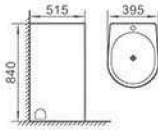

4605-1
600X480X830 mm

4606-1
620X510X880 mm

4701

Pedestal basin
Size: 395x515x840mm
Fixing to wall with back

4702

Pedestal basin
Size: 400x400x820mm
Fixing to wall with back

4703

Pedestal basin
Size: 505x370x825mm
Fixing to wall with back