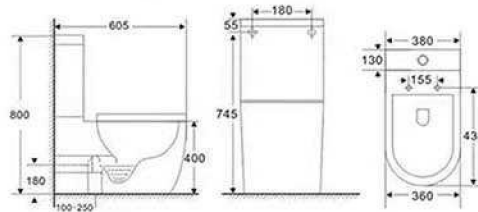

FT-2304

Two Piece Toilet
Flushing system :Rimless
Size:605x380x800mm
Vitreous china
P trap:180mm
S trap:100/250mm