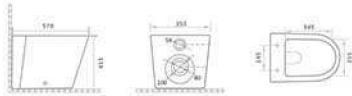

TOILET SERIES

F201

size: 570 X 355 X 415mm
P-trap:180mm