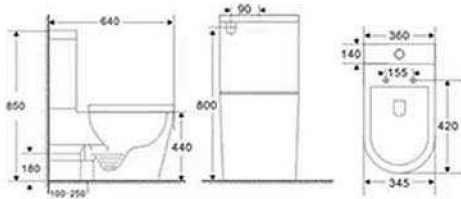

FT-2301

Two Piece Toilet
Flushing system :Rimless
Size:640x360x850mm
Vitreous china
P trap:180mm
S trap:100/250mm