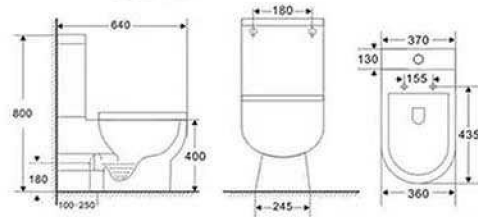

FT-2302

Two Piece Toilet
Flushing system :Rimless
Size:640x370x800mm
Vitreous china
P trap:180mm
S trap:100/250mm