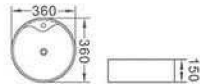

MODEL **303 Children's**
Art basin
Size:360x360x150mm
Above counter mounting