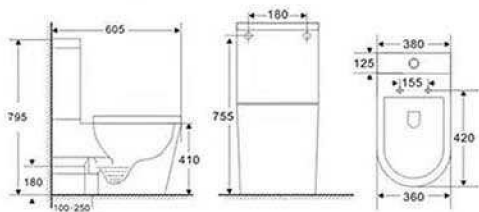

FT-2303

Two Piece Toilet
Flushing system :Rimless
Size:605x380x795mm
Vitreous china
P trap:180mm
S trap:100/250mm